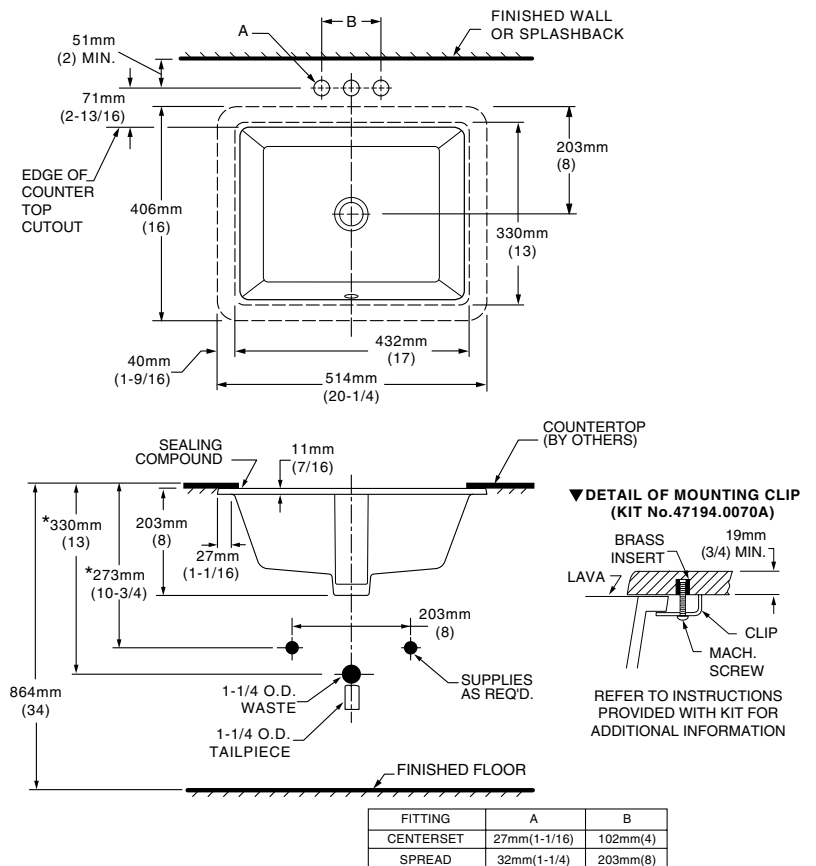

#### Bowl Size:

432mm (17") wide  
330mm (13") front to back  
152mm (6") deep

#### NOTES:

WE RECOMMEND USING BASIN AS A TEMPLATE TO DETERMINE PROPER CONTOUR. CUT COUNTERTOP 38MM (1-1/2") INSIDE BASIN CONTOUR.

\* DIMENSIONS SHOWN FOR LOCATION OF SUPPLIED AND "P" TRAP ARE SUGGESTED.