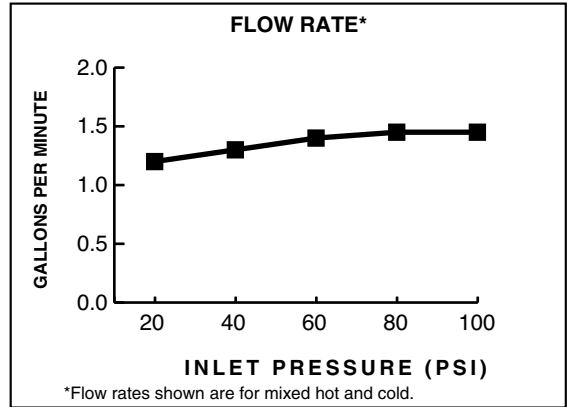

CODES AND STANDARDS

These products meet or exceed the following codes and standards:

- **ANSI A117.1**
- **ASME A112.18.1**
- **CSA B 125**
- **NSF 61/Section 9**

Product Number	Description	Finish Options	
		Polished Chrome	PVD Satin Nickel
2064.451	Serin 2 handle wall mount with grid drain.	002	295

Meets the American Disabilities Act Guidelines and **ANSI A117.1** Requirements for the physically challenged.