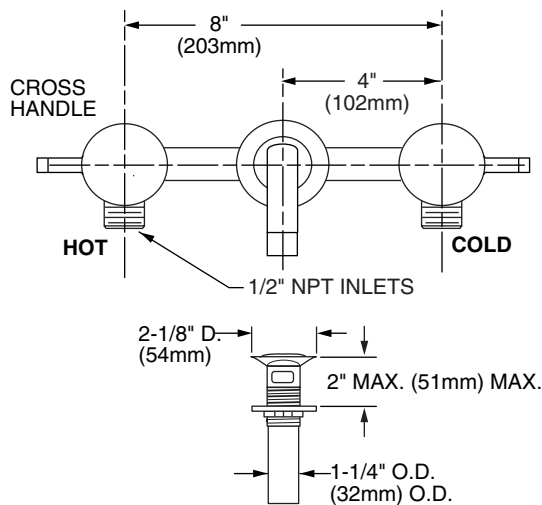

**MODEL NUMBER:**

- 2064.451 Serin 2 Handle Wall Mount Grid Drain

**GENERAL DESCRIPTION:**

Cast brass valve body on 8" centers. 1/4 turn washerless ceramic disc valve cartridges. Brass spout, metal lever handles. All brass grid drain body with 1-1/4" (32mm) tailpiece. 1.5 gpm/5.7L/min. maximum flow rate.

**Low Lead:** Meets NSF Standard 61/Section 9 & Prop 65 lead requirements.

**Choice of Finishes:** Available in Polished Chrome or Satin Nickel (PVD).

**SUGGESTED SPECIFICATION:**

Two handle in-wall lavatory faucet shall feature cast brass valve body. Shall also feature 1/4 turn washerless ceramic disc valve cartridges. Fitting shall be American Standard Model #2064.451\_\_.

**CODES AND STANDARDS**

These products meet or exceed the following codes and standards:

- ANSI A117.1**
- ASME A112.18.1**
- CSA B 125**
- NSF 61/Section 9**

Product Number	Description	Finish Options	
		Polished Chrome	PVD Satin Nickel
2064.451	Serin 2 handle wall mount with grid drain.	002	295