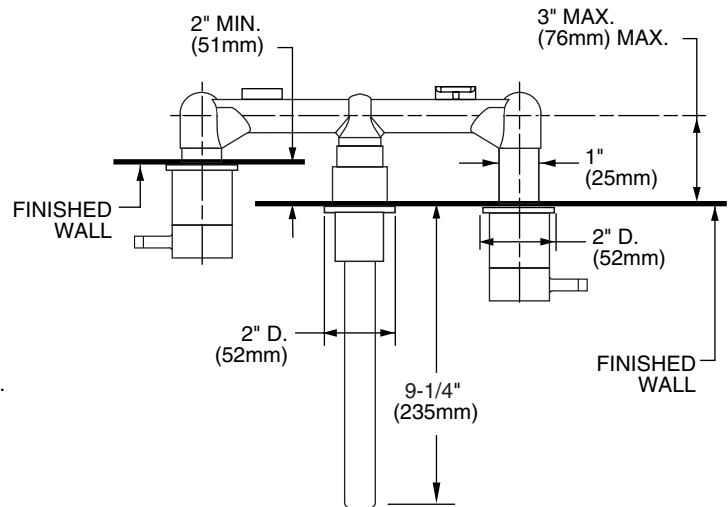

**MODEL NUMBER:**

- 2064.451 Serin 2 Handle Wall Mount Grid Drain

**GENERAL DESCRIPTION:**

Cast brass valve body on 8" centers. 1/4 turn washerless ceramic disc valve cartridges. Brass spout, metal lever handles. All brass grid drain body with 1-1/4" (32mm) tailpiece. 1.5 gpm/5.7L/min. maximum flow rate.

**Low Lead:** Meets NSF Standard 61/Section 9 & Prop 65 lead requirements.

**Choice of Finishes:** Available in Polished Chrome or Satin Nickel (PVD).

**SUGGESTED SPECIFICATION:**

Two handle in-wall lavatory faucet shall feature cast brass valve body. Shall also feature 1/4 turn washerless ceramic disc valve cartridges. Fitting shall be American Standard Model #2064.451\_\_.

**CODES AND STANDARDS**

These products meet or exceed the following codes and standards:

- ANSI A117.1**
- ASME A112.18.1**
- CSA B 125**
- NSF 61/Section 9**

Product Number	Description	Finish Options	
		Polished Chrome	PVD Satin Nickel
2064.451	Serin 2 handle wall mount with grid drain.	002	295