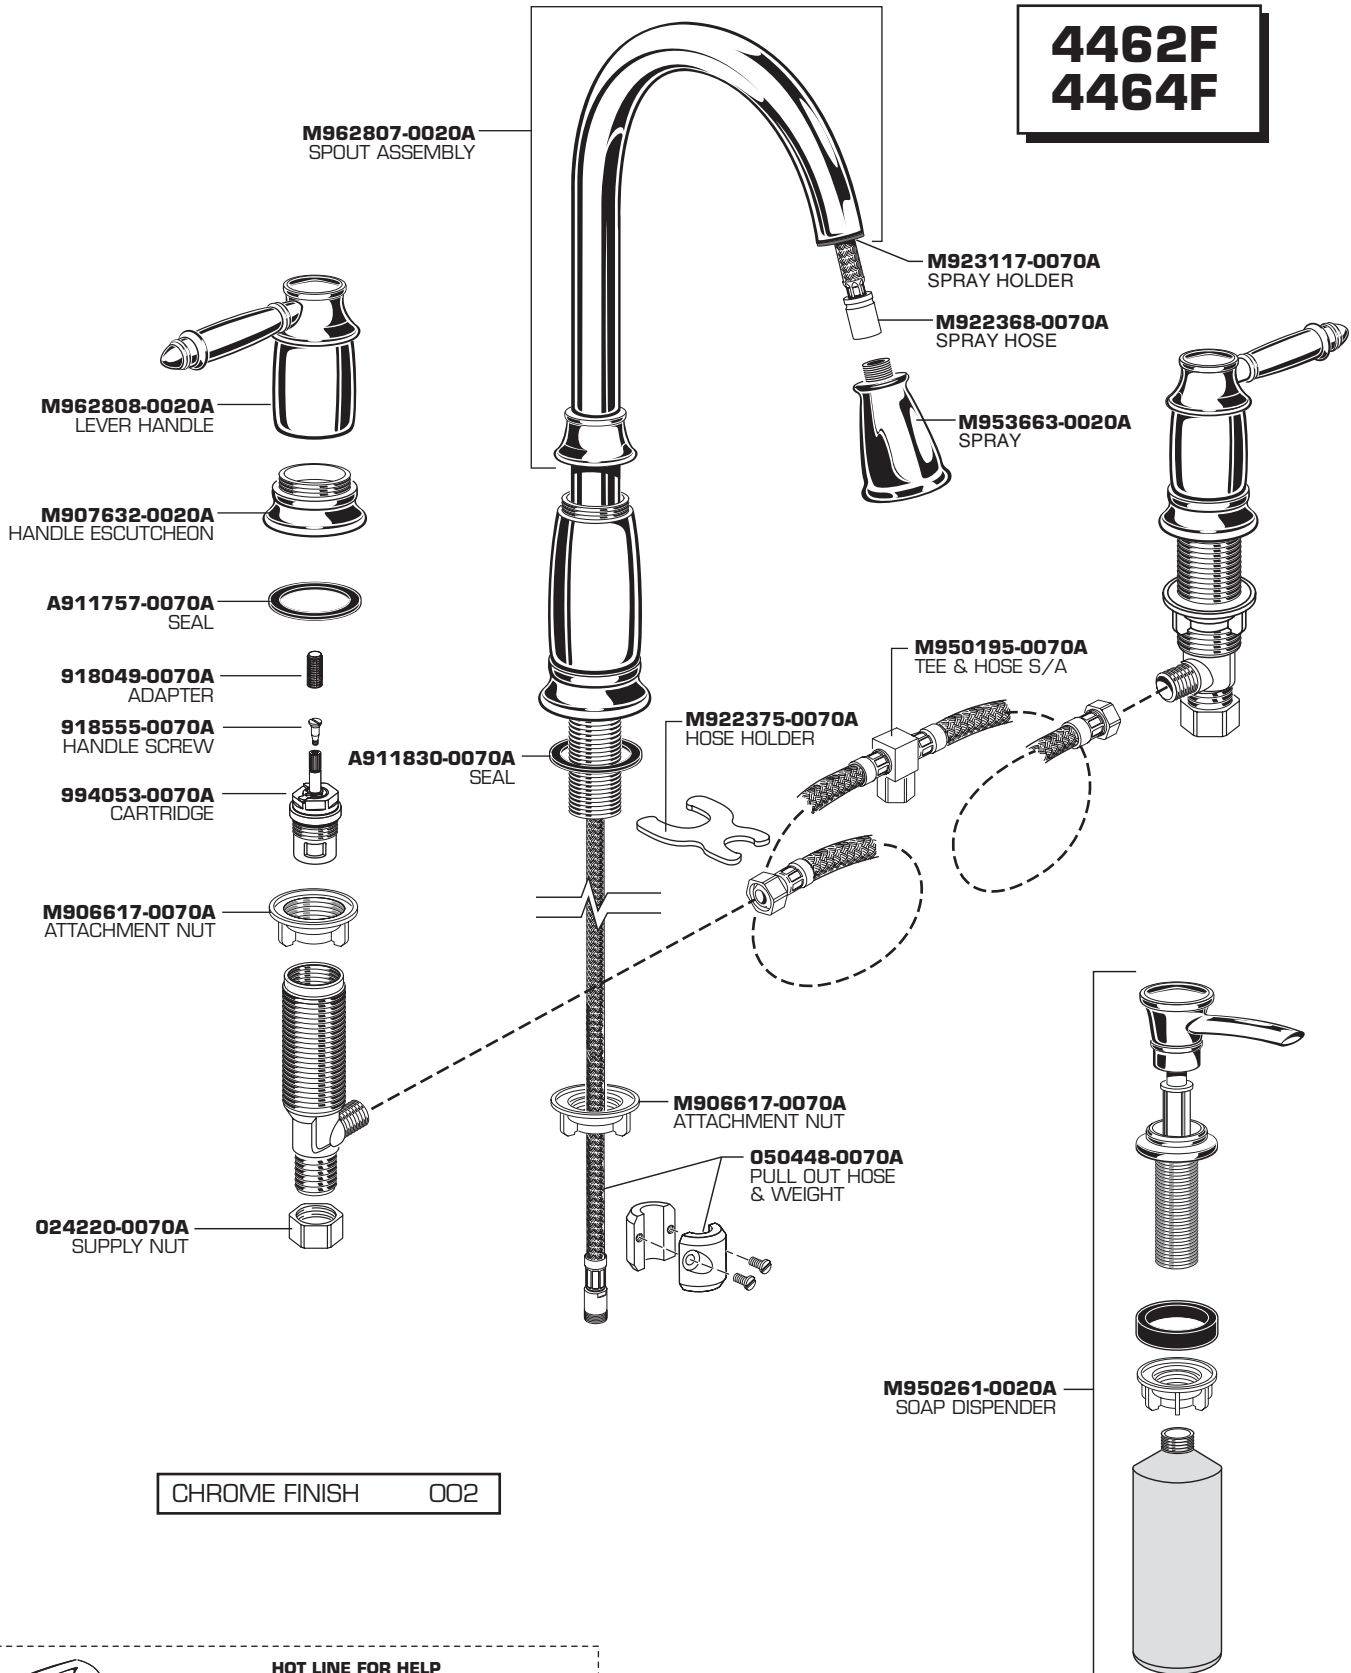

**4462F
4464F**

CHROME FINISH 002

HOT LINE FOR HELP

For toll-free information and answers to your questions, call:
1-800-442-1902
Weekdays 8:00 a.m. to 6:00 p.m. EST
IN CANADA 1-800-387-0369 (TORONTO 1-905-306-1093)
Weekdays 8:00 a.m. to 7:00 p.m. EST
IN MEXICO 01-800-839-12-00