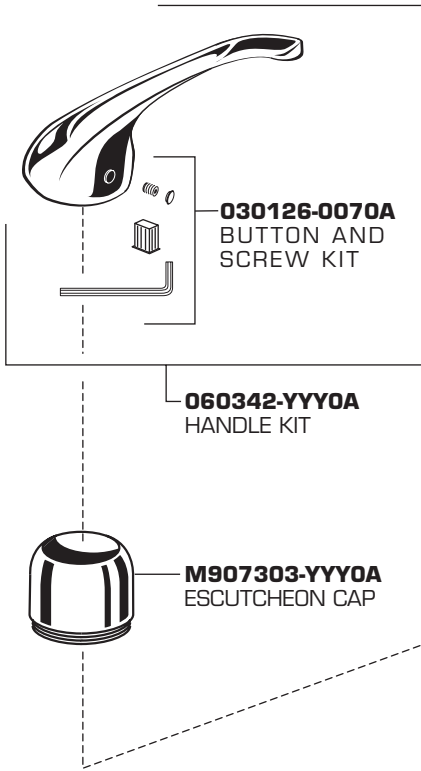

American Standard

EasyTouch FAUCET
SINGLE CONTROL KITCHEN
PULL-OUT FAUCET
MODEL NUMBER

6310 Series

Appropriate finish code

CHROME	002
BONE	021
STAINLESS STEEL	075
WHITE HEAT	208

HOT LINE FOR HELP

For toll-free information and answers to your questions, call:
 1-800-442-1902
 Weekdays 8:00 a.m. to 6:00 p.m. EST
 IN CANADA 1-800-387-0369 (TORONTO 1-905-306-1093)
 Weekdays 8:00 a.m. to 7:00 p.m. EST
 IN MEXICO 01-800-839-1200