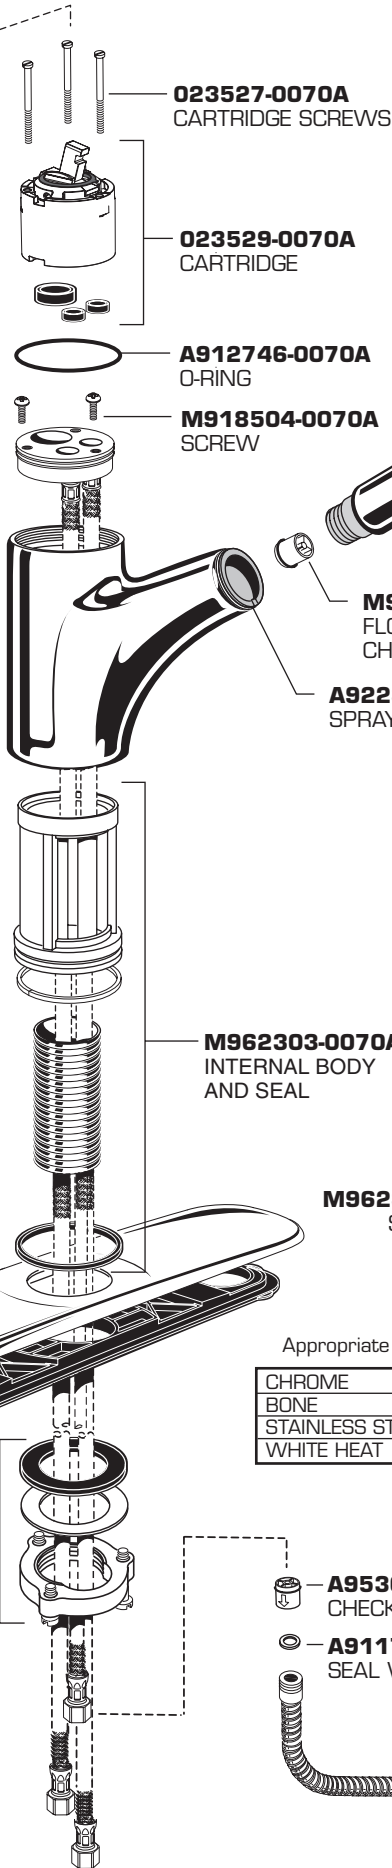

American Standard

EasyTouch FAUCET
SINGLE CONTROL KITCHEN
PULL-OUT FAUCET
MODEL NUMBER

6310 Series

Appropriate finish code

CHROME	002
BONE	021
STAINLESS STEEL	075
WHITE HEAT	208

HOT LINE FOR HELP

For toll-free information and answers to your questions, call:
 1-800-442-1902
 Weekdays 8:00 a.m. to 6:00 p.m. EST
 IN CANADA 1-800-387-0369 (TORONTO 1-905-306-1093)
 Weekdays 8:00 a.m. to 7:00 p.m. EST
 IN MEXICO 01-800-839-1200