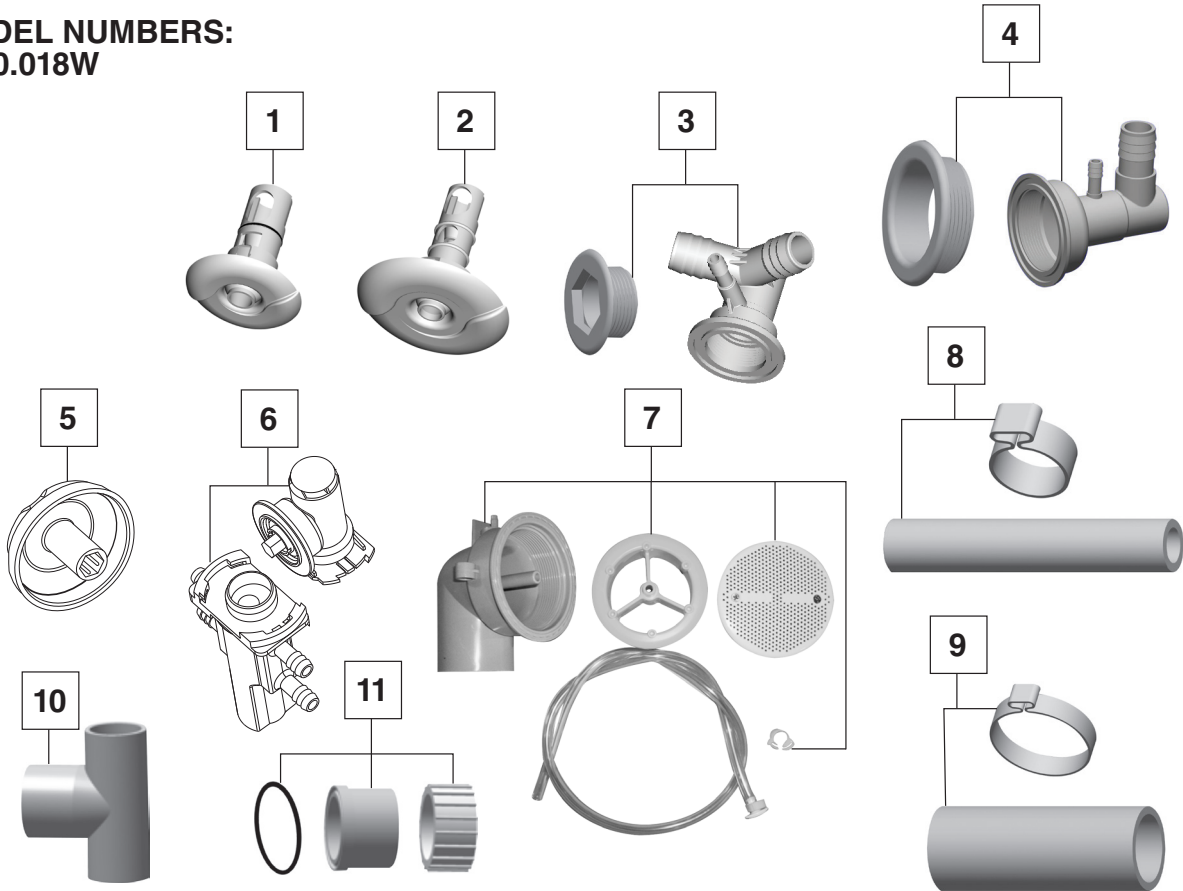

CADET® 5' x 32"
STANDARD WHIRLPOOL

MODEL NUMBERS:
2770.018W

NO.	DESCRIPTION	PART #	AVAILABLE COLOR	QTY
1	Luxury Jet Cover & Nozzle Assembly — Small	754468-201.XXX0A	011, 020, 021, 222	1
2	Luxury Jet Cover & Nozzle Assembly — Large	754477-201.XXX0A	011, 020, 021, 222	1
3	Kit: Clean Small Jet Body & Threaded Escutcheon, Standard PVC	755009-101.0070A	N/A	1
4	Kit: Clean Large Jet Body & Threaded Escutcheon, Standard PVC	755010-101.0070A	N/A	1
5	Submersible Air Volume Control Cap	753665-201.XXX0A	011, 020, 021, 178, 222	1
6	Kit: Submersible Air Control, Manifold & Escutcheon, Standard PVC	755012-101.0070A	N/A	1
7	Kit: NuWhirl Suction Fitting, Elbow, Body, Tubing Assembly & Clamp	755017-101.XXX0A	011, 020, 021, 178, 222	1
8	Kit: 3/8" Hose Kit, Standard PVC with couplings (not shown)	755026-101.0070A	N/A	2 FT
9	Kit: 1" Hose Kit, Standard PVC with couplings (not shown)	755027-101.0070A	N/A	2 FT
10	Discharge Tee Standard PVC	047438-0070A	N/A	1
11	Pump Suction/Discharge Coup Standard PVC	047186-0070A	N/A	1

Available Colors: 011 - Artic White, 020 - White, 021 - Bone, 178 - Black, 222 - Linen

CADET® 5' x 32"
STANDARD WHIRLPOOL

MODEL NUMBERS:
2770.018W

NO.	DESCRIPTION	PART #	AVAILABLE COLOR	QTY
1	Air Actuator Tubing - 3FT.	047602-0070A		1
2	Air Actuator	752439-XXX0A	011, 020, 021, 222	1
3	WOW pump – 1.25 HPR	752538-0070A		1

Available Colors: 011 - Artic White, 020 - White, 021 - Bone, 222 - Linen