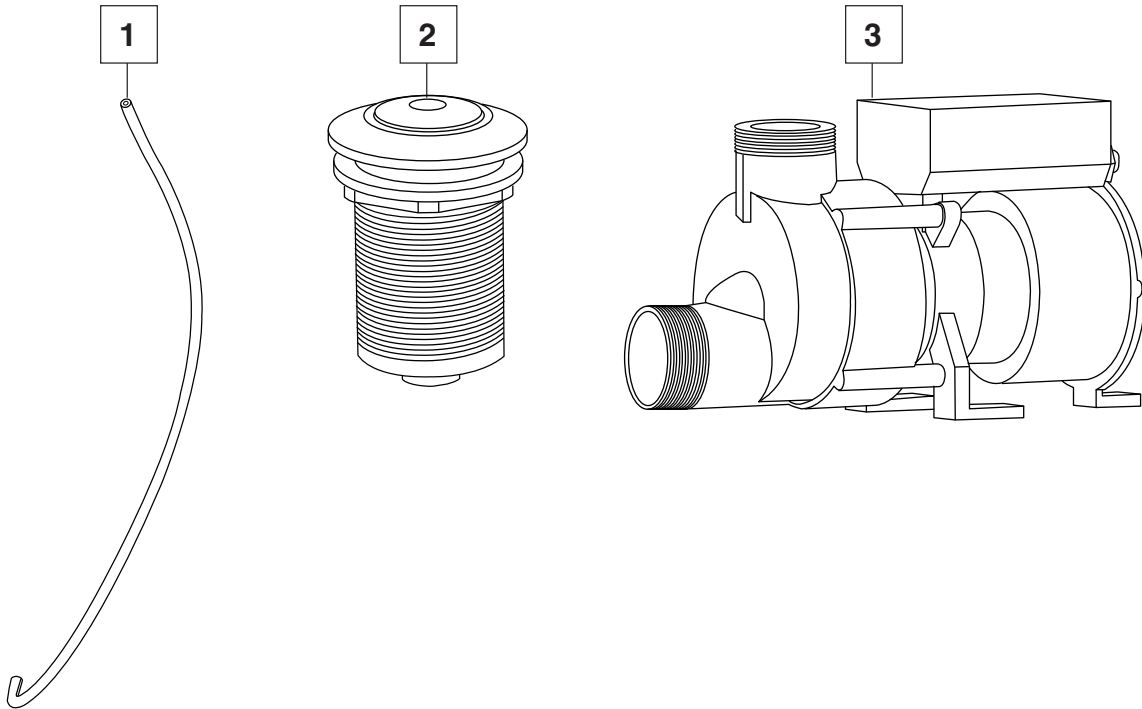

CADET® 5' x 32"
STANDARD WHIRLPOOL

MODEL NUMBERS:
2770.018W

NO.	DESCRIPTION	PART #	AVAILABLE COLOR	QTY
1	Luxury Jet Cover & Nozzle Assembly — Small	754468-201.XXX0A	011, 020, 021, 222	1
2	Luxury Jet Cover & Nozzle Assembly — Large	754477-201.XXX0A	011, 020, 021, 222	1
3	Kit: Clean Small Jet Body & Threaded Escutcheon, Standard PVC	755009-101.0070A	N/A	1
4	Kit: Clean Large Jet Body & Threaded Escutcheon, Standard PVC	755010-101.0070A	N/A	1
5	Submersible Air Volume Control Cap	753665-201.XXX0A	011, 020, 021, 178, 222	1
6	Kit: Submersible Air Control, Manifold & Escutcheon, Standard PVC	755012-101.0070A	N/A	1
7	Kit: NuWhirl Suction Fitting, Elbow, Body, Tubing Assembly & Clamp	755017-101.XXX0A	011, 020, 021, 178, 222	1
8	Kit: 3/8" Hose Kit, Standard PVC with couplings (not shown)	755026-101.0070A	N/A	2 FT
9	Kit: 1" Hose Kit, Standard PVC with couplings (not shown)	755027-101.0070A	N/A	2 FT
10	Discharge Tee Standard PVC	047438-0070A	N/A	1
11	Pump Suction/Discharge Coup Standard PVC	047186-0070A	N/A	1

Available Colors: 011 - Artic White, 020 - White, 021 - Bone, 178 - Black, 222 - Linen

CADET® 5' x 32"
STANDARD WHIRLPOOL

MODEL NUMBERS:
2770.018W

NO.	DESCRIPTION	PART #	AVAILABLE COLOR	QTY
1	Air Actuator Tubing - 3FT.	047602-0070A		1
2	Air Actuator	752439-XXX0A	011, 020, 021, 222	1
3	WOW pump – 1.25 HPR	752538-0070A		1