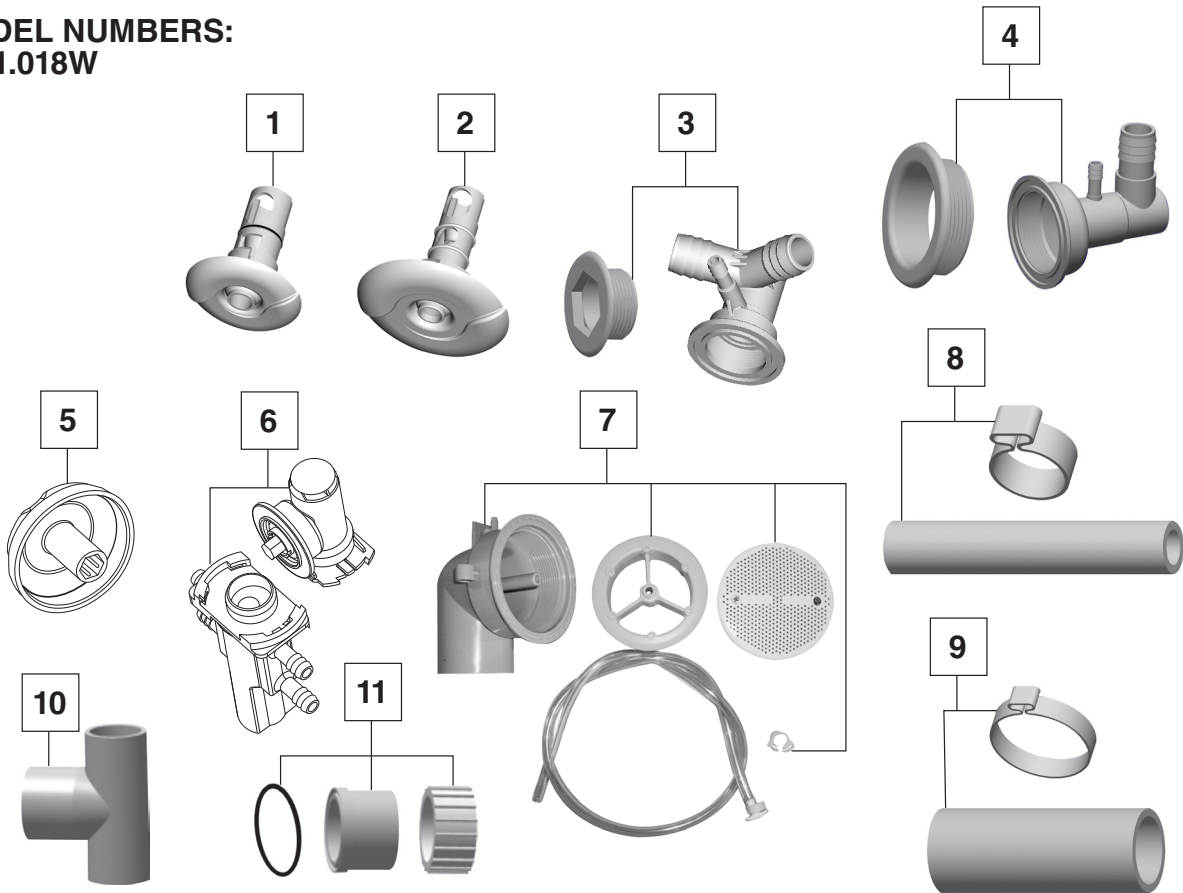

CADET® 5' x 36"
STANDARD WHIRLPOOL

MODEL NUMBERS:
2771.018W

NO.	DESCRIPTION	PART #	AVAILABLE COLOR	QTY
1	Luxury Jet Cover & Nozzle Assembly — Small	754468-201.XXX0A	011, 020, 021, 222	1
2	Luxury Jet Cover & Nozzle Assembly — Large	754477-201.XXX0A	011, 020, 021, 222	1
3	Kit: Clean Small Jet Body & Threaded Escutcheon, Standard PVC	755009-101.0070A	N/A	1
4	Kit: Clean Large Jet Body & Threaded Escutcheon, Standard PVC	755010-101.0070A	N/A	1
5	Submersible Air Volume Control Cap	753665-201.XXX0A	011, 020, 021, 178, 222	1
6	Kit: Submersible Air Control, Manifold & Escutcheon, Standard PVC	755012-101.0070A	N/A	1
7	Kit: NuWhirl Suction Fitting, Elbow, Body, Tubing Assembly & Clamp	755017-101.XXX0A	011, 020, 021, 178, 222	1
8	Kit: 3/8" Hose Kit, Standard PVC with couplings (not shown)	755026-101.0070A	N/A	2 FT
9	Kit: 1" Hose Kit, Standard PVC with couplings (not shown)	755027-101.0070A	N/A	2 FT
10	Discharge Tee Standard PVC	047438-0070A	N/A	1
11	Pump Suction/Discharge Coup Standard PVC	047186-0070A	N/A	1

Available Colors: 011 - Artic White, 020 - White, 021 - Bone, 178 - Black, 222 - Linen

CADET® 5' x 36"
STANDARD WHIRLPOOL

MODEL NUMBERS:
2771.018W

NO.	DESCRIPTION	PART #	AVAILABLE COLOR	QTY
1	Air Actuator Tubing - 3FT.	047602-0070A		1
2	Air Actuator	752439-XXX0A	011, 020, 021, 222	1
3	WOW pump – 1.4 HPR	753746-0070A		1
Available Colors: 011 - Artic White, 020 - White, 021 - Bone, 222 - Linen				