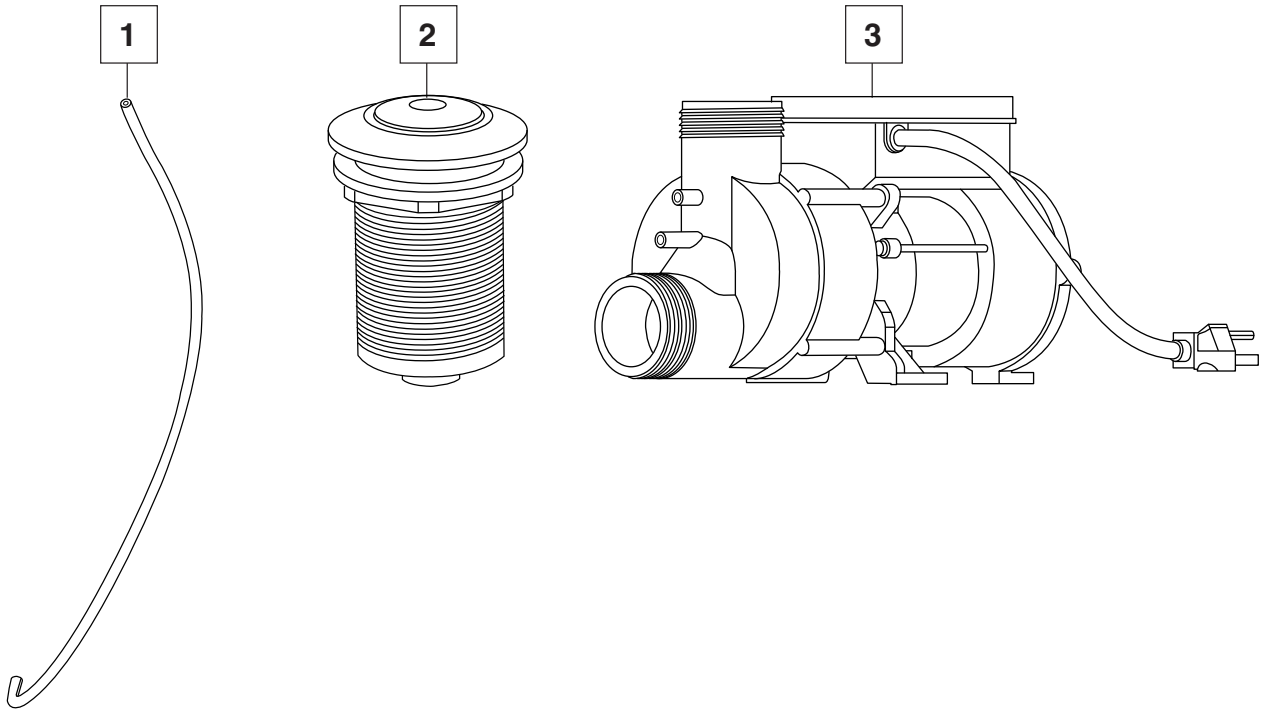

CADET® 5' x 36"
STANDARD WHIRLPOOL

MODEL NUMBERS:
2771.018W

NO.	DESCRIPTION	PART #	AVAILABLE COLOR	QTY
1	Luxury Jet Cover & Nozzle Assembly — Small	754468-201.XXX0A	011, 020, 021, 222	1
2	Luxury Jet Cover & Nozzle Assembly — Large	754477-201.XXX0A	011, 020, 021, 222	1
3	Kit: Clean Small Jet Body & Threaded Escutcheon, Standard PVC	755009-101.0070A	N/A	1
4	Kit: Clean Large Jet Body & Threaded Escutcheon, Standard PVC	755010-101.0070A	N/A	1
5	Submersible Air Volume Control Cap	753665-201.XXX0A	011, 020, 021, 178, 222	1
6	Kit: Submersible Air Control, Manifold & Escutcheon, Standard PVC	755012-101.0070A	N/A	1
7	Kit: NuWhirl Suction Fitting, Elbow, Body, Tubing Assembly & Clamp	755017-101.XXX0A	011, 020, 021, 178, 222	1
8	Kit: 3/8" Hose Kit, Standard PVC with couplings (not shown)	755026-101.0070A	N/A	2 FT
9	Kit: 1" Hose Kit, Standard PVC with couplings (not shown)	755027-101.0070A	N/A	2 FT
10	Discharge Tee Standard PVC	047438-0070A	N/A	1
11	Pump Suction/Discharge Coup Standard PVC	047186-0070A	N/A	1

Available Colors: 011 - Artic White, 020 - White, 021 - Bone, 178 - Black, 222 - Linen

CADET® 5' x 36"
STANDARD WHIRLPOOL

MODEL NUMBERS:
2771.018W

NO.	DESCRIPTION	PART #	AVAILABLE COLOR	QTY
1	Air Actuator Tubing - 3FT.	047602-0070A		1
2	Air Actuator	752439-XXX0A	011, 020, 021, 222	1
3	WOW pump – 1.4 HPR	753746-0070A		1
Available Colors: 011 - Artic White, 020 - White, 021 - Bone, 222 - Linen				