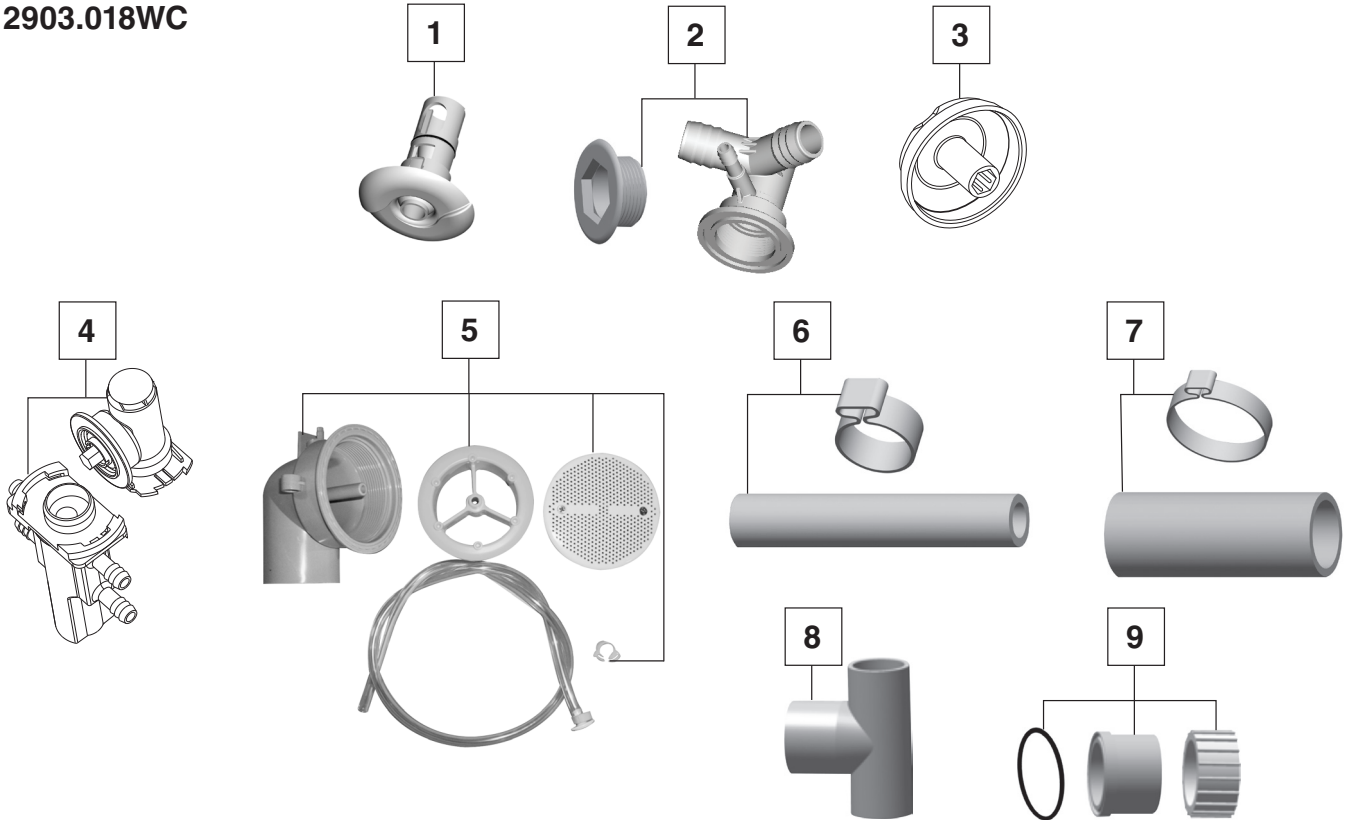

**SAVINO® OVAL
EVERCLEAN®
WHIRLPOOL SYSTEM**

**MODEL NUMBERS:
2903.018WC**

| NO. | DESCRIPTION | PART # | AVAILABLE COLOR | QTY |
|-----|--|------------------|-------------------------|------|
| 1 | Luxury Jet Cover & Nozzle Assembly — Small | 754468-201.XXX0A | 011, 020, 021, 222 | 1 |
| 2 | Kit: Clean Small Jet Body & Threaded Escutcheon, Antimicrobial PVC | 755009-151.0070A | N/A | 1 |
| 3 | Submersible Air Volume Control & Cap | 753665-201.XXX0A | 011, 020, 021, 178, 222 | 1 |
| 4 | Kit: Submersible Air Control, Manifold & Escutcheon, Antimicrobial PVC | 755012-151.0070A | N/A | 1 |
| 5 | Kit: NuWhirl Suction Fitting, Elbow, Body, Tubing Assembly & Clamp Antimicrobial PVC | 755017-151.XXX0A | 011, 020, 021, 178, 222 | 1 |
| 6 | Kit: 3/8" Hose Kit, Antimicrobial PVC with couplings (not shown) | 755026-151.0070A | N/A | 2 FT |
| 7 | Kit: 1" Hose Kit, Antimicrobial PVC with couplings (not shown) | 755027-151.0070A | N/A | 2 FT |
| 8 | Discharge Tee Antimicrobial PVC | 047438-0050C | N/A | 1 |
| 9 | Pump Suction/Discharge Coup Antimicrobial PVC | 047186-0050C | N/A | 1 |

Available Colors: 011 - Artic White, 020 - White, 021 - Bone, 178 - Black, 222 - Linen

**SAVINO® OVAL
EVERCLEAN®
WHIRLPOOL SYSTEM**

**MODEL NUMBERS:
2903.018WC**

| NO. | DESCRIPTION | PART # | AVAILABLE COLOR | QTY |
|-----|----------------------------|--------------|--------------------|-----|
| 1 | Air Actuator Tubing - 3FT. | 047602-0070A | | 1 |
| 2 | Air Actuator | 752439-XXX0A | 011, 020, 021, 222 | 1 |
| 3 | WOW pump – 1.4 HPR | 753746-0070A | | 1 |

Available Colors: 011 - Artic White, 020 - White, 021 - Bone, 222 - Linen