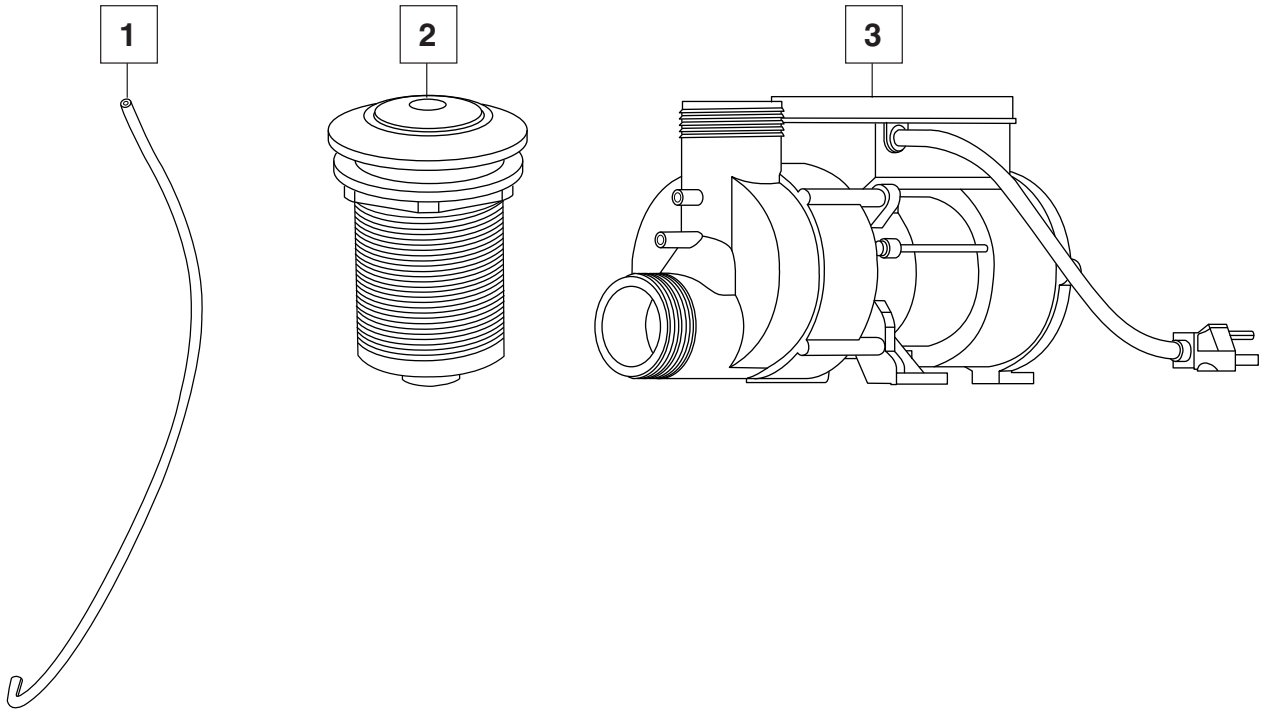

**SAVINO® OVAL
EVERCLEAN®
WHIRLPOOL SYSTEM**

**MODEL NUMBERS:
2903.018WC**

| NO. | DESCRIPTION | PART # | AVAILABLE COLOR | QTY |
|-----|--|------------------|-------------------------|------|
| 1 | Luxury Jet Cover & Nozzle Assembly — Small | 754468-201.XXX0A | 011, 020, 021, 222 | 1 |
| 2 | Kit: Clean Small Jet Body & Threaded Escutcheon, Antimicrobial PVC | 755009-151.0070A | N/A | 1 |
| 3 | Submersible Air Volume Control & Cap | 753665-201.XXX0A | 011, 020, 021, 178, 222 | 1 |
| 4 | Kit: Submersible Air Control, Manifold & Escutcheon, Antimicrobial PVC | 755012-151.0070A | N/A | 1 |
| 5 | Kit: NuWhirl Suction Fitting, Elbow, Body, Tubing Assembly & Clamp Antimicrobial PVC | 755017-151.XXX0A | 011, 020, 021, 178, 222 | 1 |
| 6 | Kit: 3/8" Hose Kit, Antimicrobial PVC with couplings (not shown) | 755026-151.0070A | N/A | 2 FT |
| 7 | Kit: 1" Hose Kit, Antimicrobial PVC with couplings (not shown) | 755027-151.0070A | N/A | 2 FT |
| 8 | Discharge Tee Antimicrobial PVC | 047438-0050C | N/A | 1 |
| 9 | Pump Suction/Discharge Coup Antimicrobial PVC | 047186-0050C | N/A | 1 |

Available Colors: 011 - Artic White, 020 - White, 021 - Bone, 178 - Black, 222 - Linen

**SAVINO® OVAL
EVERCLEAN®
WHIRLPOOL SYSTEM**

**MODEL NUMBERS:
2903.018WC**

| NO. | DESCRIPTION | PART # | AVAILABLE COLOR | QTY |
|-----|----------------------------|--------------|--------------------|-----|
| 1 | Air Actuator Tubing - 3FT. | 047602-0070A | | 1 |
| 2 | Air Actuator | 752439-XXX0A | 011, 020, 021, 222 | 1 |
| 3 | WOW pump – 1.4 HPR | 753746-0070A | | 1 |