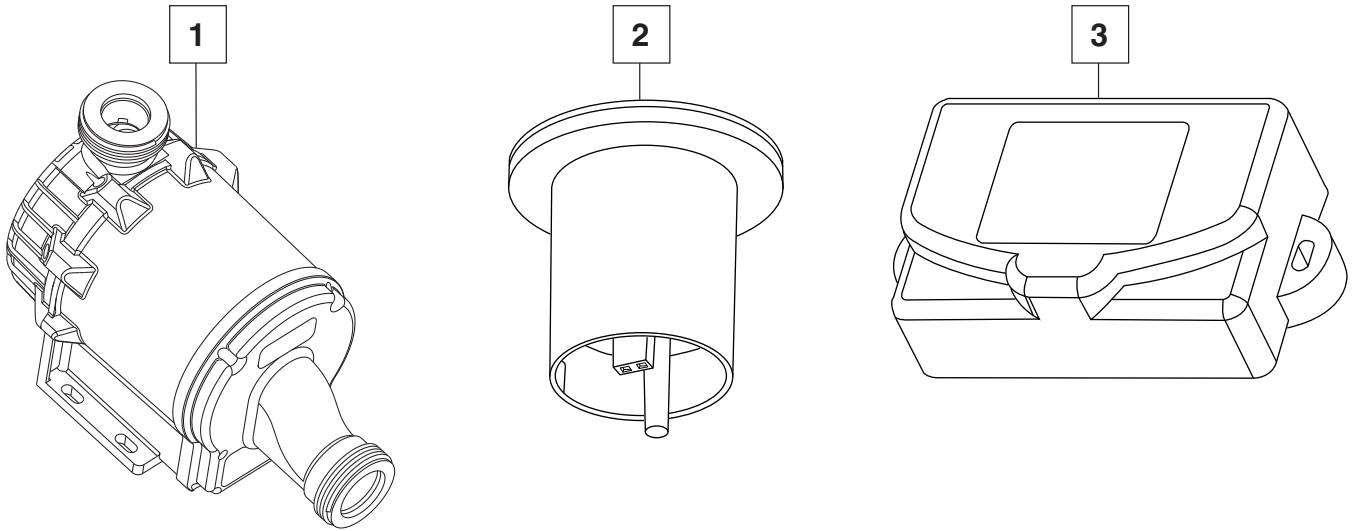

**SAVINO® OVAL
ECOSILENT®
WHIRLPOOL SYSTEM**

**MODEL NUMBERS:
2903.048WC**

NO.	DESCRIPTION	PART #	AVAILABLE COLOR	QTY
1	Luxury Jet Cover & Nozzle Assembly — Small	754468-201.XXX0A	011, 020, 021, 222	1
2	Kit: Clean Small Jet Body & Threaded Escutcheon, Antimicrobial PVC	755009-151.0070A	N/A	1
3	Submersible Air Volume Control & Cap	753665-201.XXX0A	011, 020, 021, 178, 222	1
4	Kit: Submersible Air Control, Manifold & Escutcheon, Antimicrobial PVC	755012-151.0070A	N/A	1
5	Kit: NuWhirl Suction Fitting, Elbow, Body, Tubing Assembly & Clamp Antimicrobial PVC	755017-151.XXX0A	011, 020, 021, 178, 222	1
6	Kit: 3/8" Hose Kit, Antimicrobial PVC with couplings (not shown)	755026-151.0070A	N/A	2 FT
7	Kit: 1" Hose Kit, Antimicrobial PVC with couplings (not shown)	755027-151.0070A	N/A	2 FT
8	Discharge Tee Antimicrobial PVC	047438-0050C	N/A	1
9	Pump Suction/Discharge Coup Antimicrobial PVC	047186-0050C	N/A	1

Available Colors: 011 - Artic White, 020 - White, 021 - Bone, 178 - Black, 222 - Linen

**SAVINO® OVAL
ECOSILENT®
WHIRLPOOL SYSTEM**

**MODEL NUMBERS:
2903.048WC**

NO.	DESCRIPTION	PART #	QTY
1	Ecosilent® Motor 1.0 HP	754433-3010A	1
2	Ecosilent ON/OFF Button	754507-2010A	1
3	Ecosilent Control Box	754511-2010A	1