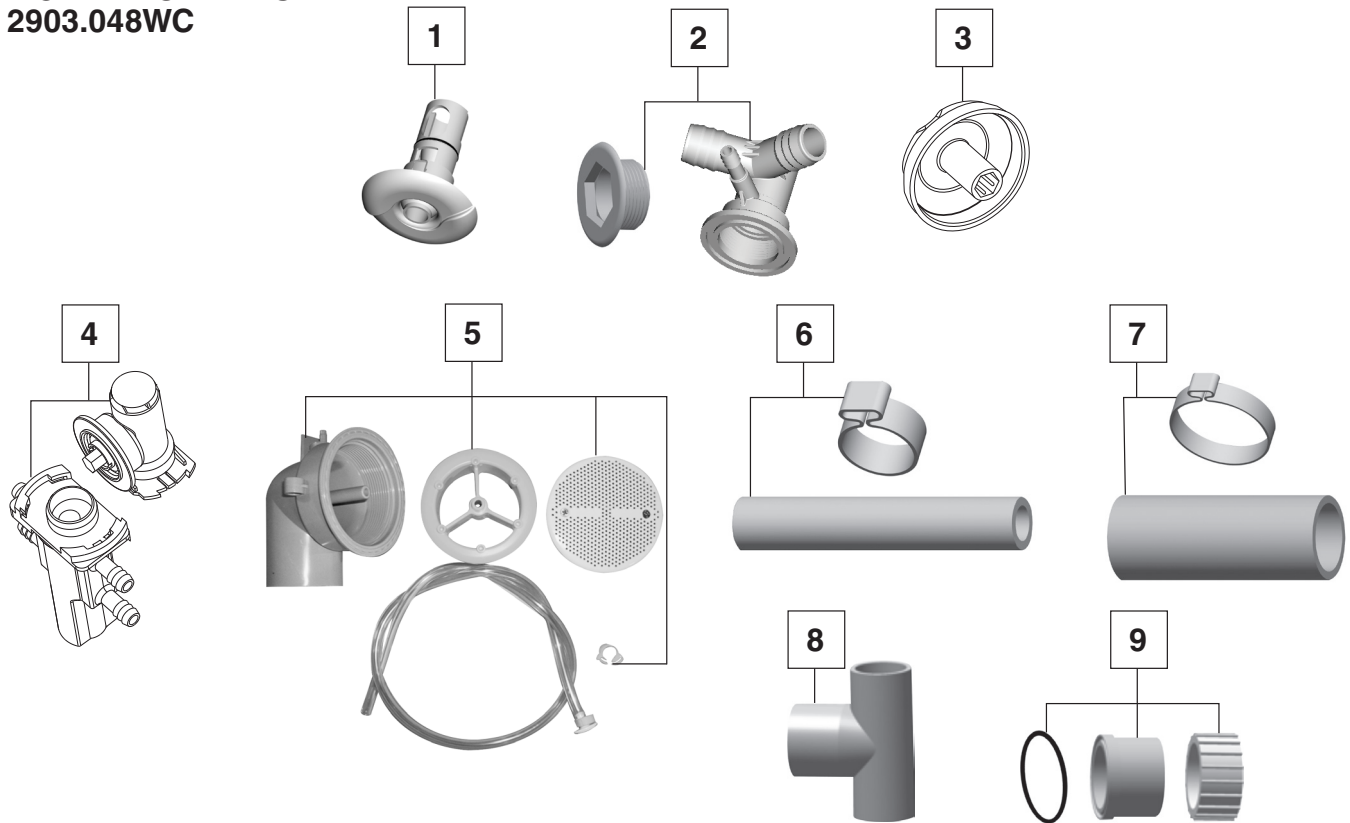

**SAVINO® OVAL
ECOSILENT®
WHIRLPOOL SYSTEM**

**MODEL NUMBERS:
2903.048WC**

NO.	DESCRIPTION	PART #	AVAILABLE COLOR	QTY
1	Luxury Jet Cover & Nozzle Assembly — Small	754468-201.XXX0A	011, 020, 021, 222	1
2	Kit: Clean Small Jet Body & Threaded Escutcheon, Antimicrobial PVC	755009-151.0070A	N/A	1
3	Submersible Air Volume Control & Cap	753665-201.XXX0A	011, 020, 021, 178, 222	1
4	Kit: Submersible Air Control, Manifold & Escutcheon, Antimicrobial PVC	755012-151.0070A	N/A	1
5	Kit: NuWhirl Suction Fitting, Elbow, Body, Tubing Assembly & Clamp Antimicrobial PVC	755017-151.XXX0A	011, 020, 021, 178, 222	1
6	Kit: 3/8" Hose Kit, Antimicrobial PVC with couplings (not shown)	755026-151.0070A	N/A	2 FT
7	Kit: 1" Hose Kit, Antimicrobial PVC with couplings (not shown)	755027-151.0070A	N/A	2 FT
8	Discharge Tee Antimicrobial PVC	047438-0050C	N/A	1
9	Pump Suction/Discharge Coup Antimicrobial PVC	047186-0050C	N/A	1

Available Colors: 011 - Artic White, 020 - White, 021 - Bone, 178 - Black, 222 - Linen

**SAVINO® OVAL
ECOSILENT®
WHIRLPOOL SYSTEM**

**MODEL NUMBERS:
2903.048WC**

NO.	DESCRIPTION	PART #	QTY
1	Ecosilent® Motor 1.0 HP	754433-3010A	1
2	Ecosilent ON/OFF Button	754507-2010A	1
3	Ecosilent Control Box	754511-2010A	1