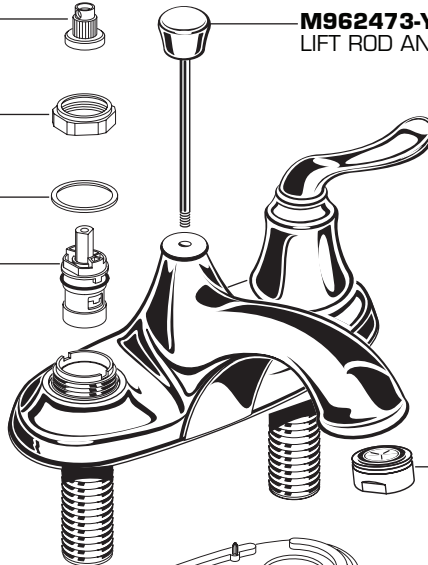

American Standard

PRINCETON Center Set Faucet

4508.201

M918075-0070A

M916808-YYY0A
METAL LEVER HANDLE

M918504-0070A
HANDLE SCREW

M918021-0070A
ADAPTER

M904900-0070A
VALVE NUT

M913806-0070A
BEARING WASHER

A954120-0070A
VALVE

M962473-YYY0A
LIFT ROD AND KNOB

066070-YYY0A
AERATOR

M923058-0070A
PUTTY PLATE

065800-0070A
ATTACHMENT NUT

M952425-YYY0A
DRAIN ASSEMBLY

M919660-0020A
6" TAILPIECE
(NOT INCLUDED
WITH FAUCET)

M962544-YYY0A
STOPPER
ASSEMBLY

M952430-0070A
CABLE ASSEMBLY

M962457-YYY0A
FLANGE
ASSEMBLY

M922872-0070A
CAM SEAT INSERT

M962552-0070A
CAM ASSEMBLY

M913207-0070A
TAILPIECE INSERT

A919661-0020A
TAILPIECE

M962458-0070A
DRAIN MOUNTING KIT