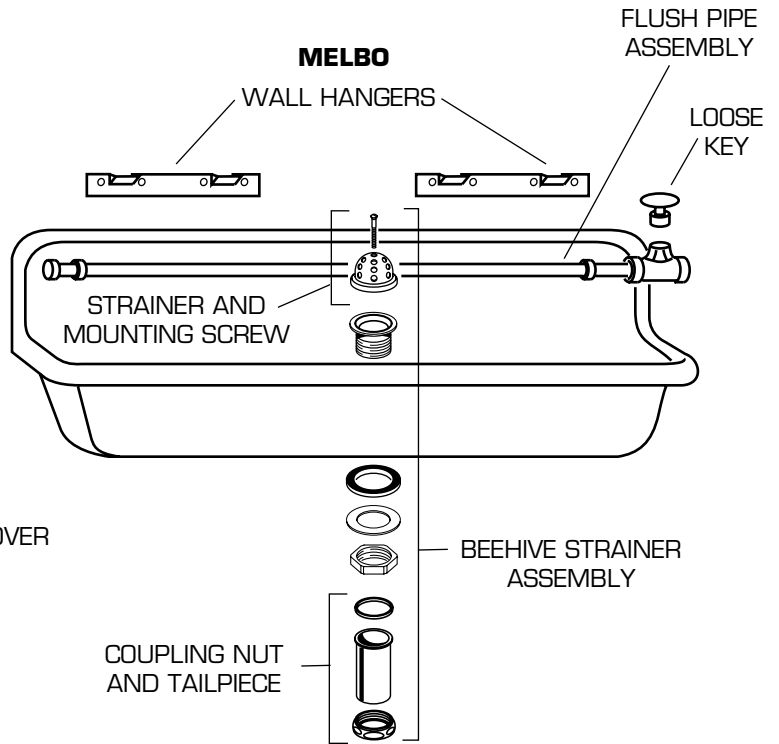

## MODEL NUMBERS

**STALLBROOK  
6400 SERIES**  
**MELBO**  
**6471.015 4 FT. LENGTH**  
**6471.023 5 FT. LENGTH**  
**6471.031 6 FT. LENGTH**

DESCRIPTION	COMPONENT	PKG QTY
<b>STALLBROOK</b>		
★ Seamcover w/Anchoring Device		
3" WIDE SEAM	382440-503.XXX	1
6" WIDE SEAM	382440-504.XXX	1
DESCRIPTION	PART NUMBER	PKG QTY
Spud - 1 x 3/4	047003-0070A	1
<b>MELBO</b>		
DESCRIPTION	PART NUMBER	PKG QTY
Flush Pipe Assembly		
for 4' Model	047514-0020A	1
for 5' Model	047515-0020A	1
for 6' Model	047516-0020A	1
Beehive Strainer 1-1/2" Tailpiece (assembly complete)	047517-0020A	1
Strainer & Mounting Screw only	047518-0020A	1
Coupling Nut and Tailpiece	047511-0020A	1
Wall Hanger (2 required)		
for 4' Model	047073-0070A	1
for 5' & 6' Model	047074-0070A	1
Loose Key	001187-0070A	1