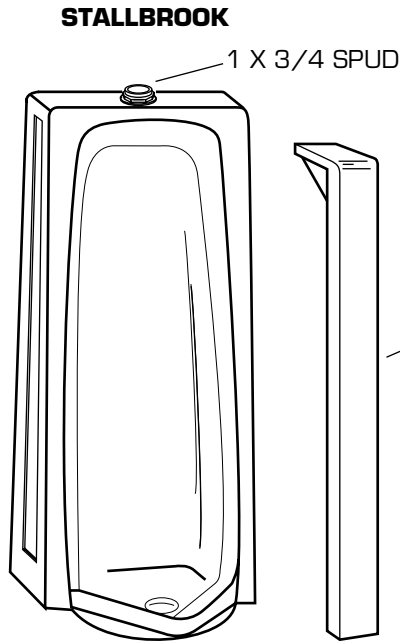

## MODEL NUMBERS

**STALLBROOK  
6400 SERIES**  
**MELBO**  
**6471.015 4 FT. LENGTH**  
**6471.023 5 FT. LENGTH**  
**6471.031 6 FT. LENGTH**

DESCRIPTION	COMPONENT	PKG QTY
<b>STALLBROOK</b>		
★ Seamcover w/Anchoring Device		
3" WIDE SEAM	382440-503.XXX	1
6" WIDE SEAM	382440-504.XXX	1
DESCRIPTION	PART NUMBER	PKG QTY
Spud - 1 x 3/4	047003-0070A	1
<b>MELBO</b>		
DESCRIPTION	PART NUMBER	PKG QTY
Flush Pipe Assembly		
for 4' Model	047514-0020A	1
for 5' Model	047515-0020A	1
for 6' Model	047516-0020A	1
Beehive Strainer 1-1/2" Tailpiece (assembly complete)	047517-0020A	1
Strainer & Mounting Screw only	047518-0020A	1
Coupling Nut and Tailpiece	047511-0020A	1
Wall Hanger (2 required)		
for 4' Model	047073-0070A	1
for 5' & 6' Model	047074-0070A	1
Loose Key	001187-0070A	1