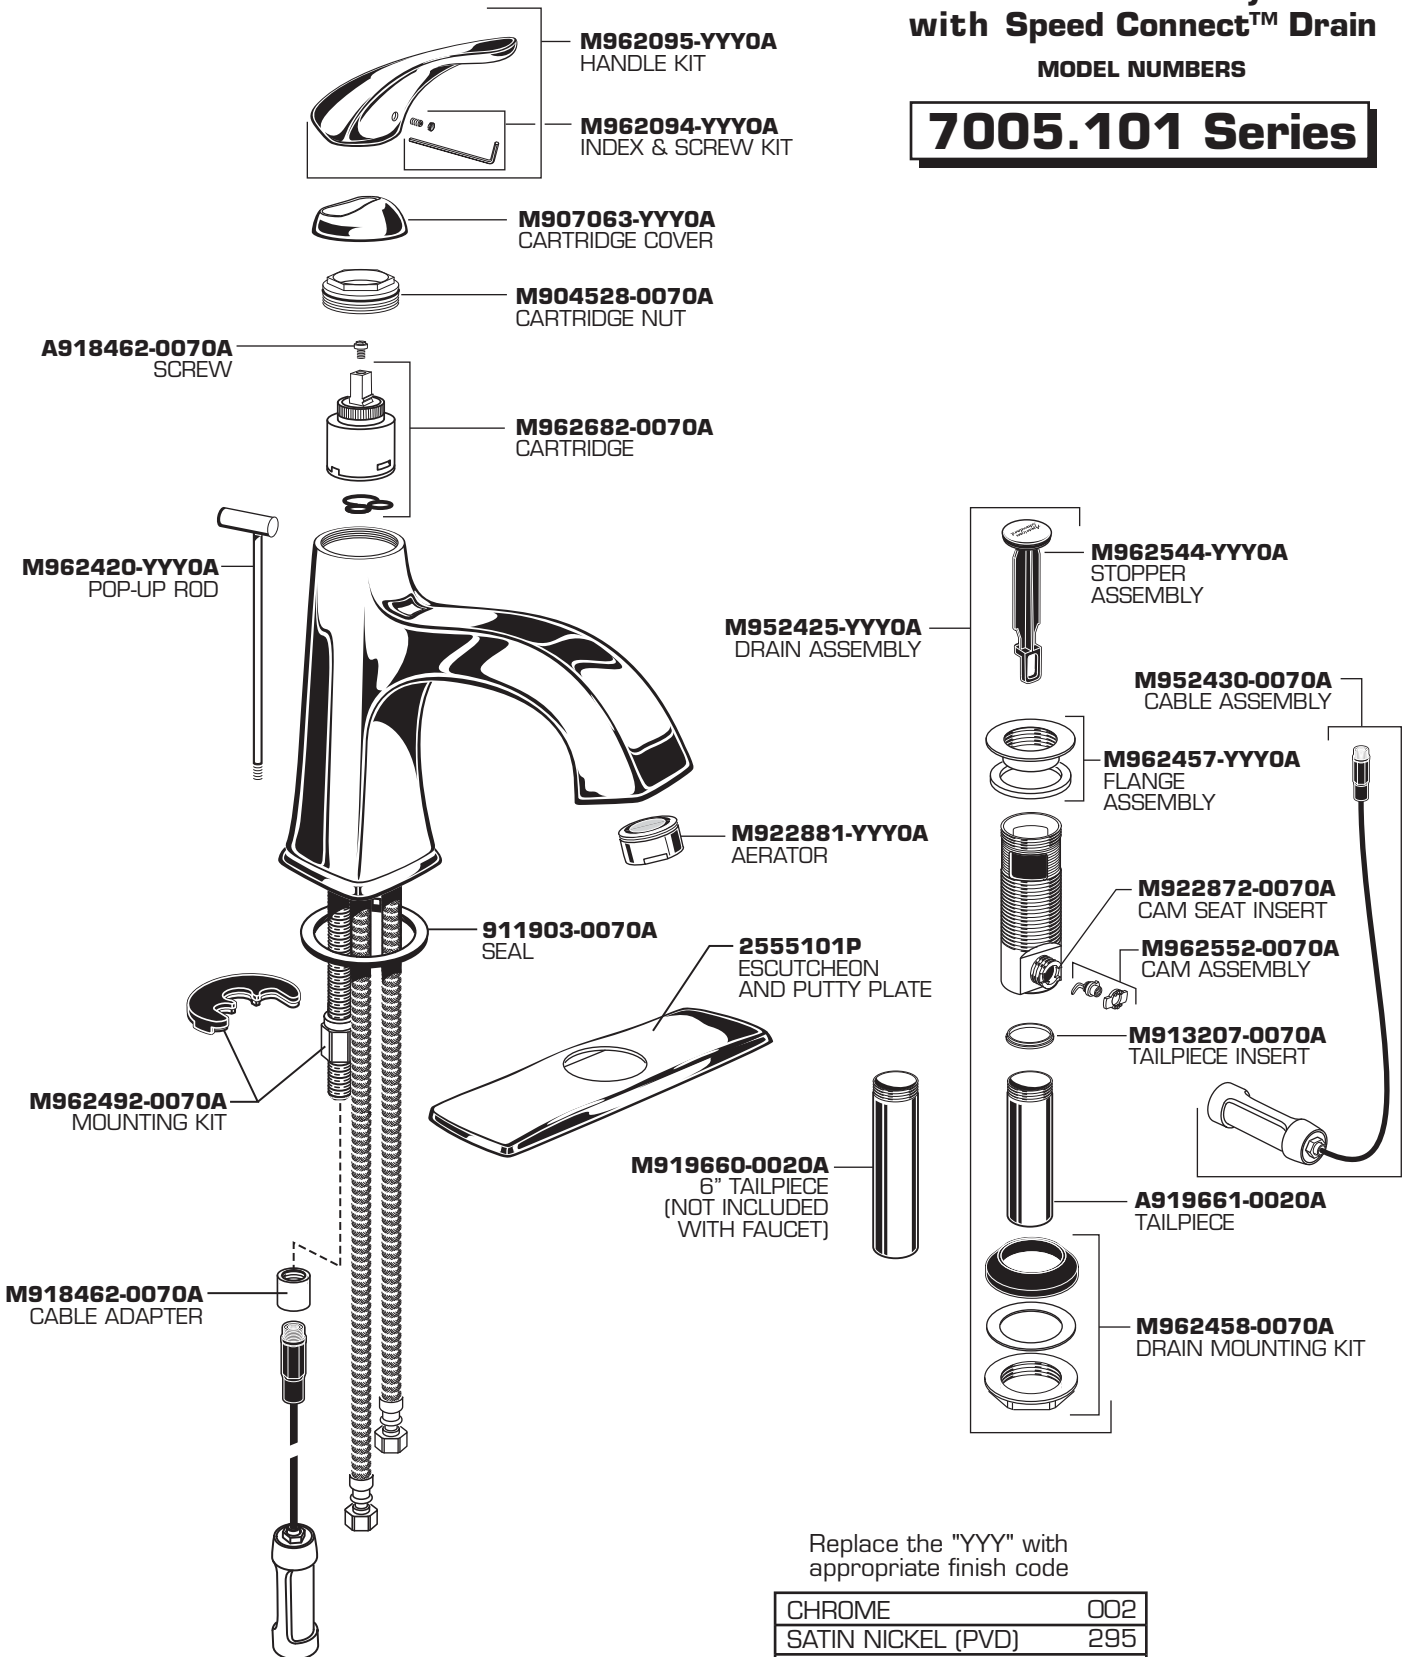

COPELAND™
Monoblock Lavatory Faucet
with Speed Connect™ Drain

MODEL NUMBERS

7005.101 Series

Replace the "YYY" with appropriate finish code

CHROME	002
SATIN NICKEL (PVD)	295
OIL RUBBED BRONZE	224

HOT LINE FOR HELP
 For toll-free information and answers to your questions, call:
 1-800-442-1902
 Weekdays 8:00 a.m. to 6:00 p.m. EST