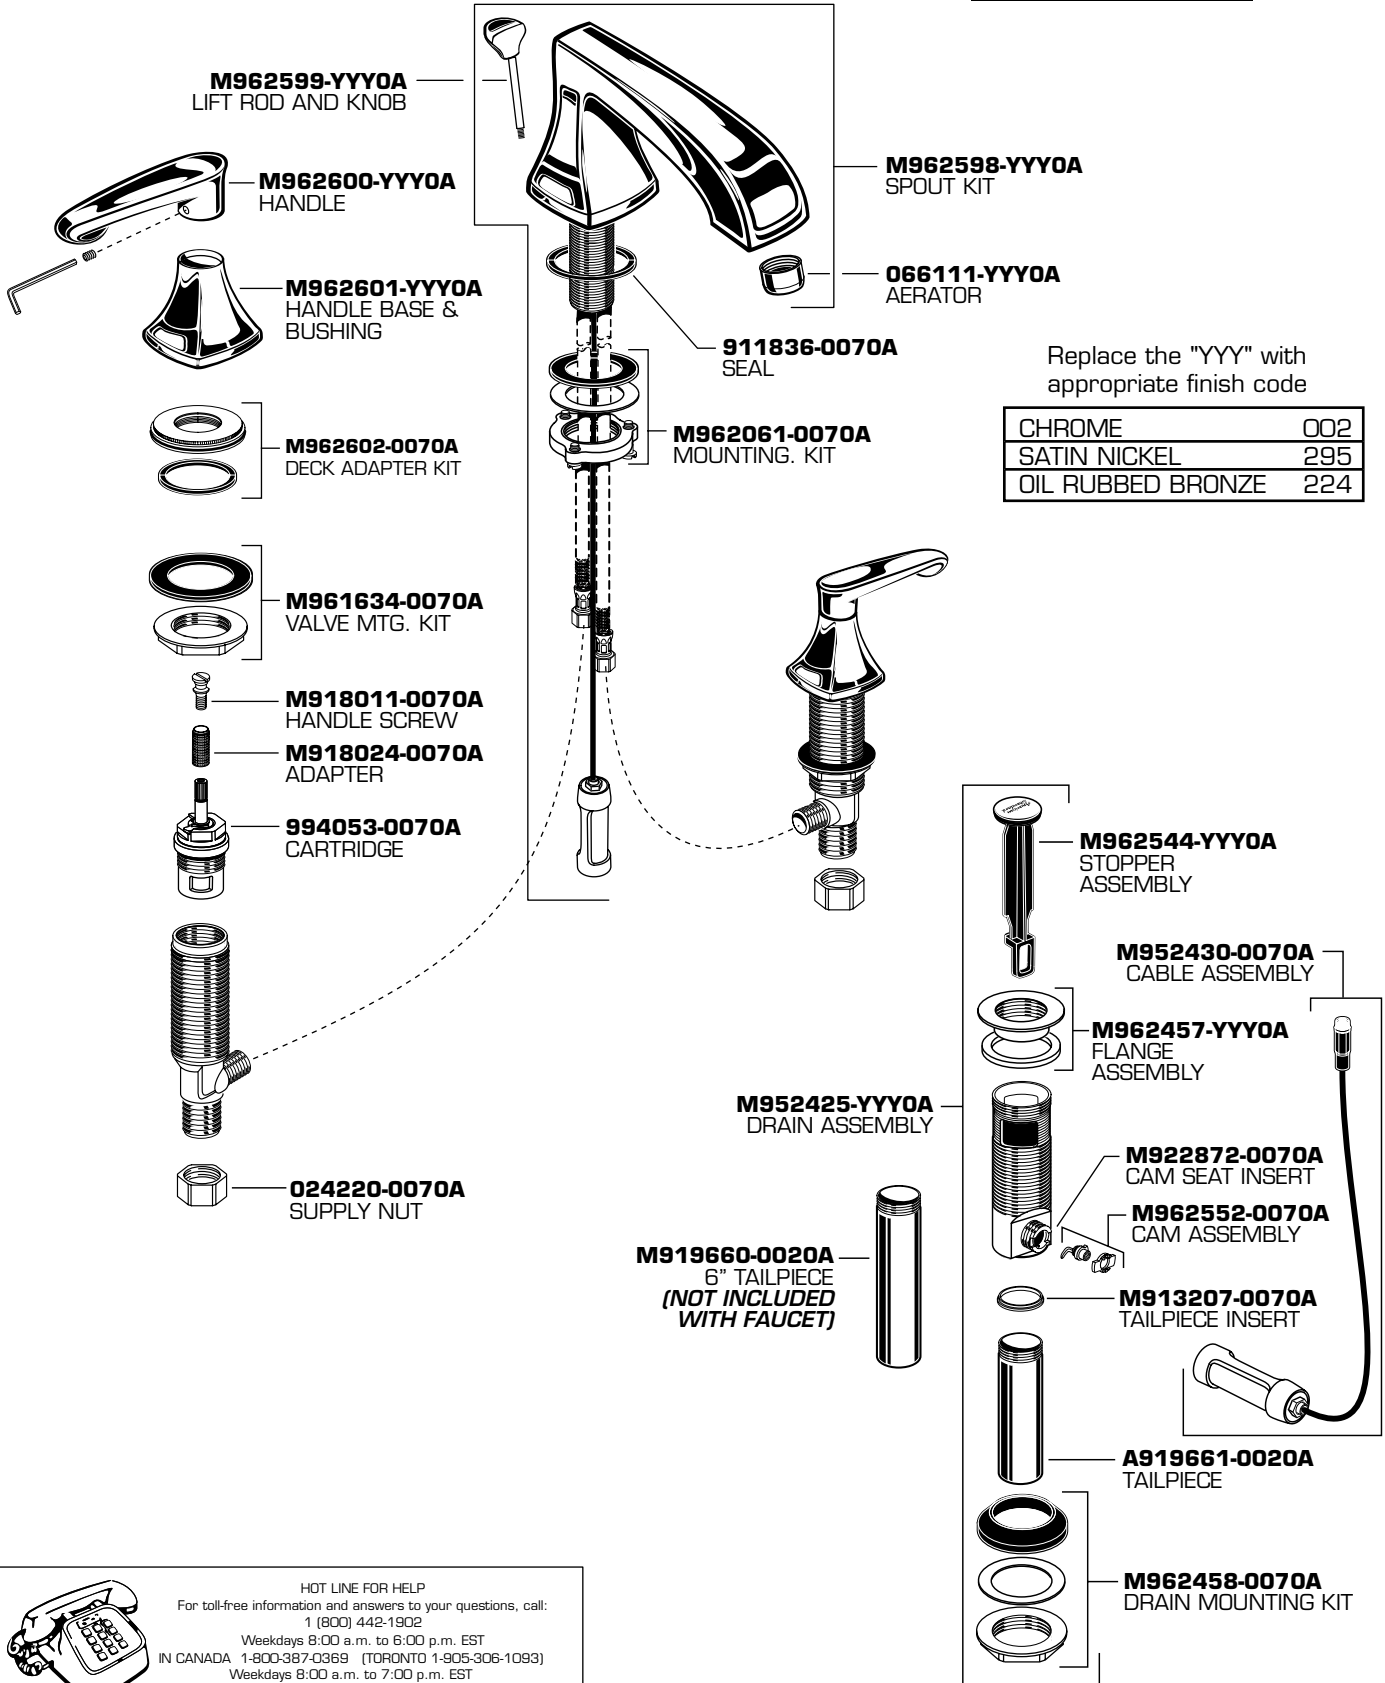

American Standard

COPELAND
Spread Lavatory Faucet
with Speed Connect™ Drain
MODEL NUMBER

7005.801

Replace the "YYY" with appropriate finish code

CHROME	002
SATIN NICKEL	295
OIL RUBBED BRONZE	224

HOT LINE FOR HELP
 For toll-free information and answers to your questions, call:
 1 (800) 442-1902
 Weekdays 8:00 a.m. to 6:00 p.m. EST
 IN CANADA 1-800-387-0369 (TORONTO 1-905-306-1093)
 Weekdays 8:00 a.m. to 7:00 p.m. EST
 IN MEXICO 01-800-8391200