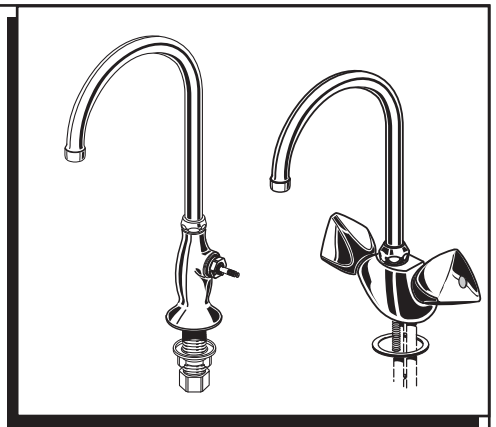

*American Standard*

**HERITAGE**  
AMARILIS

**SINGLE-HOLE BAR/PANTRY FAUCET WITH SWING SPOUT**

*Thank you for selecting American-Standard...  
the benchmark of fine quality for over 100 years.*

*To ensure that your installation proceeds smoothly—  
please read these instructions carefully before you begin.*

**Installation  
Instructions**  
**7100.2XX**  
**7190.132**

Certified to comply with ANSI A112.18.1M  
U.S. Patent No. 5,819,789  
34440 REV. 1.6 (5/16)

**MODEL 7190.132**

**MODEL 7100.2XX**

CHROME	002
POL. BRASS	099
SATIN NICKEL	295
SATIN/BRASS	297
CHROME/POL. BRASS	299