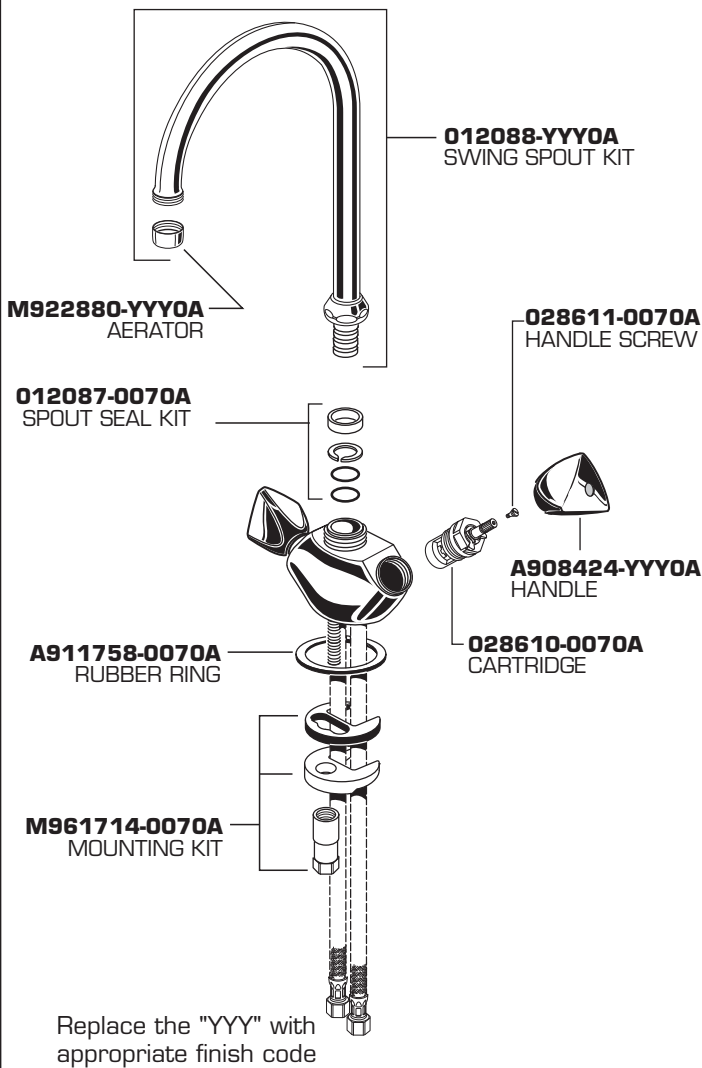

*American Standard*

**HERITAGE**  
AMARILIS

**SINGLE-HOLE BAR/PANTRY FAUCET WITH SWING SPOUT**

*Thank you for selecting American-Standard...  
the benchmark of fine quality for over 100 years.*

*To ensure that your installation proceeds smoothly—  
please read these instructions carefully before you begin.*

**Installation  
Instructions**  
**7100.2XX**  
**7190.132**

Certified to comply with ANSI A112.18.1M  
U.S. Patent No. 5,819,789  
34440 REV. 1.6 (5/16)

**MODEL 7190.132**

**MODEL 7100.2XX**

CHROME	002
POL. BRASS	099
SATIN NICKEL	295
SATIN/BRASS	297
CHROME/POL. BRASS	299

Product names listed herein are trademarks of American Standard Inc. © AS America, Inc. 2016

CHROME	002
WHITE	020
BONE	021
POL. BRASS	099

**PART OF LIXIL**