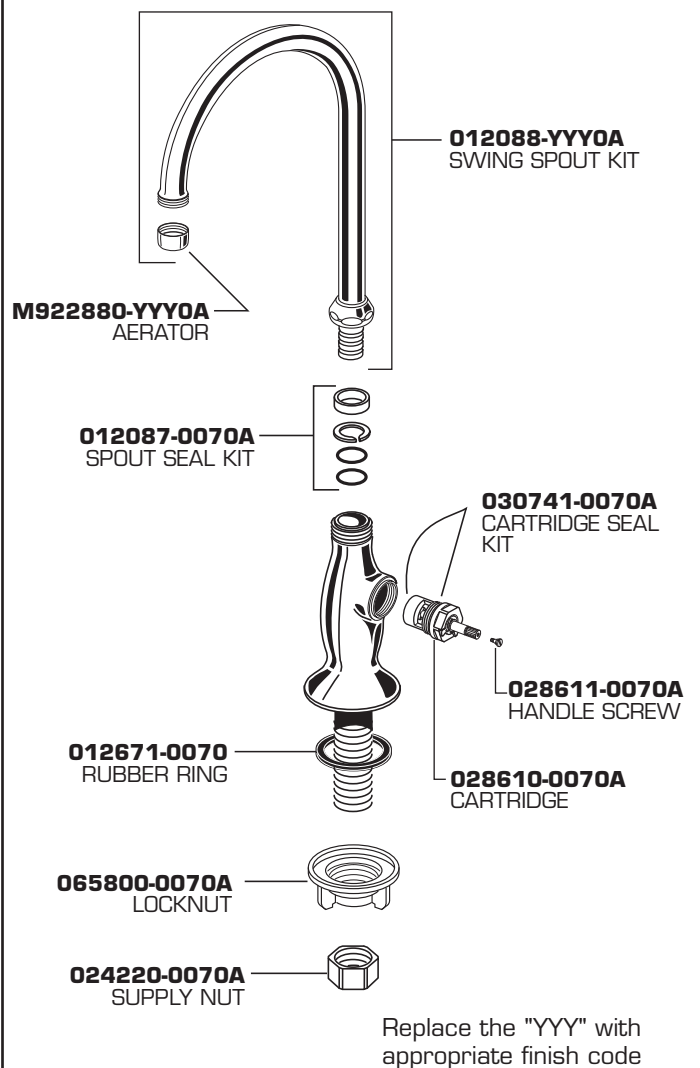

**Installation  
Instructions**  
**7100.2XX**  
**7190.132**

Certified to comply with ANSI A112.18.1M  
U.S. Patent No. 5,819,789  
34440 REV. 1.6 (5/16)

**MODEL 7190.132**

**MODEL 7100.2XX**

CHROME	002
POL. BRASS	099
SATIN NICKEL	295
SATIN/BRASS	297
CHROME/POL. BRASS	299