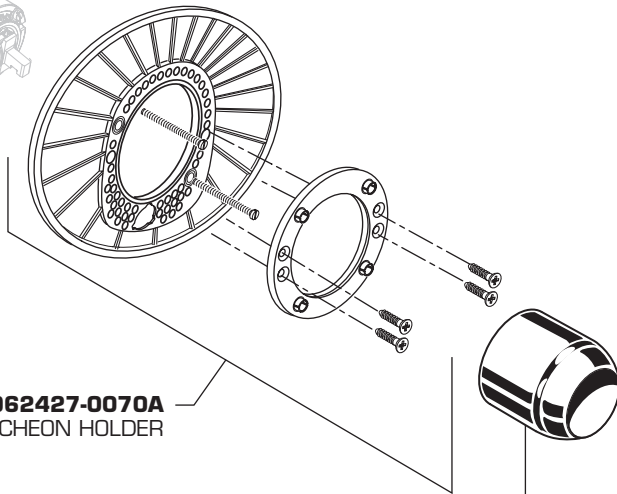

American Standard

**GREEN TEA
PRESSURE BALANCE
BATH/SHOWER TRIM KIT**

MODEL NUMBER

T010.5XX

1660.194-YYY
SHOWER ARM
AND FLANGE

M950204-YYY0A
SHOWER HEAD

M962427-0070A
ESCUTCHEON HOLDER

M907050-YYY0A
CAP

M962625-YYY0A
ESCUTCHEON AND SEAL

Replace the "YYY" with
appropriate finish code

CHROME 002

M962626-YYY0A
HANDLE

M950286-YYY0A
DIVERTER SPOUT
(1/2" SLIP-ON)

HOT LINE FOR HELP
For toll-free information and answers to your questions, call:
1 (800) 442-1902
Weekdays 8:00 a.m. to 6:00 p.m. EST
IN MEXICO 01-800-839-1200
IN CANADA 1-800-387-0369 (TORONTO 1-905-306-1093)
Weekdays 8:00 a.m. to 7:00 p.m. EST