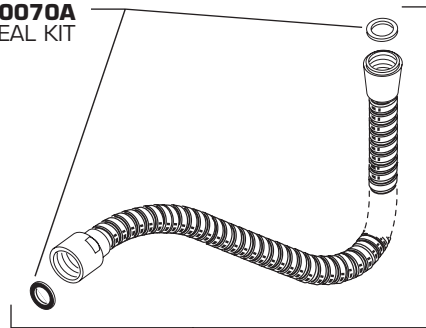

American Standard

TROPIC
DIVERTER & PERSONAL
SHOWER TRIM KITS

MODEL NUMBER

T038.990

M962449-YYY0A
HANDLE KIT

918555-0070A
HANDLE SCREW

918049-0070A
STEM ADAPTER

M962485-0070A
HANDLE ADAPTER
KIT

M950092-YYY0A
HAND SHOWER

M961464-YYY0A
HAND SHOWER
HOLDER

033760-0070A
HAND SHOWER SEAL KIT

028667-0020A
HAND SHOWER HOSE

Replace the "YYY" with appropriate finish code

CHROME	002
SATIN	295

HOT LINE FOR HELP