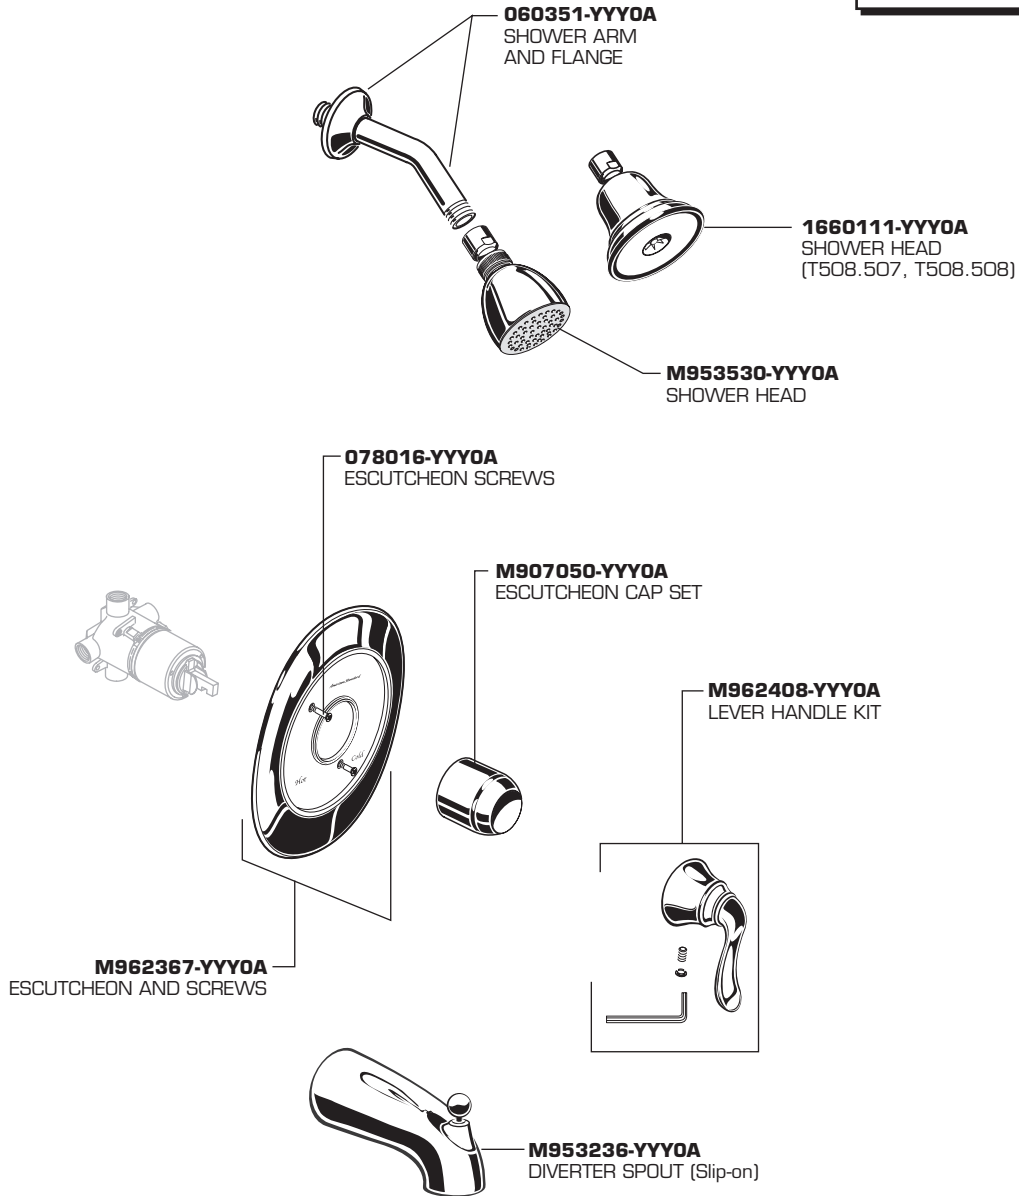

American Standard

**PRINCETON
PRESSURE BALANCE
BATH/SHOWER**

MODEL NUMBER

T508.50X

Replace the "YYY" with
appropriate finish code

CHROME	002
SATIN NICKEL	295
OIL RUBBED BRONZE	224

HOT LINE FOR HELP
For toll-free information and answers to your questions, call:
1 (800) 442-1902
Weekdays 8:00 a.m. to 8:00 p.m. EST
IN MEXICO 01-800-839-12-00