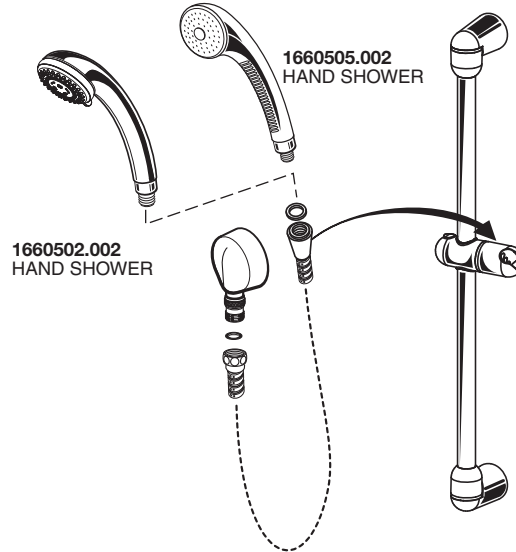

5 INSTALL HAND SHOWER SLIDE BAR

NOTE

REFER TO INSTALLATION INSTRUCTIONS (M968637) SUPPLIED WITH SHOWER SYSTEM KIT FOR COMPLETE INSTALLATION AND REPAIR PART INFORMATION.

- The height and location of the SLIDE BAR is optional. It can be installed to the right or left side of the R120SS VALVE.

6 INSTALL HOSE AND HAND SHOWER TEST SHOWER SYSTEM

NOTE

REFER TO INSTALLATION INSTRUCTIONS (M968637) SUPPLIED WITH SHOWER SYSTEM KIT FOR COMPLETE INSTALLATION AND REPAIR PART INFORMATION.

- Place the HAND SHOWER into the SLIDE BAR after all hose connections are made. The installation of the SHOWER SYSTEM KIT is now complete.
- Turn on water supplies and check all functions of the SHOWER SYSTEM KIT. Check for any leaks.

American Standard

PRESSURE BALANCE TEMPERATURE/VOLUME CONTROL VALVE

MODEL NUMBER

R121SS

COLONY SOFT VALVE TRIM MODEL NUMBER

T675.500

FIXED HAND SHOWER
1660.505.002

3-FUNCTION HAND SHOWER
1660.502.002