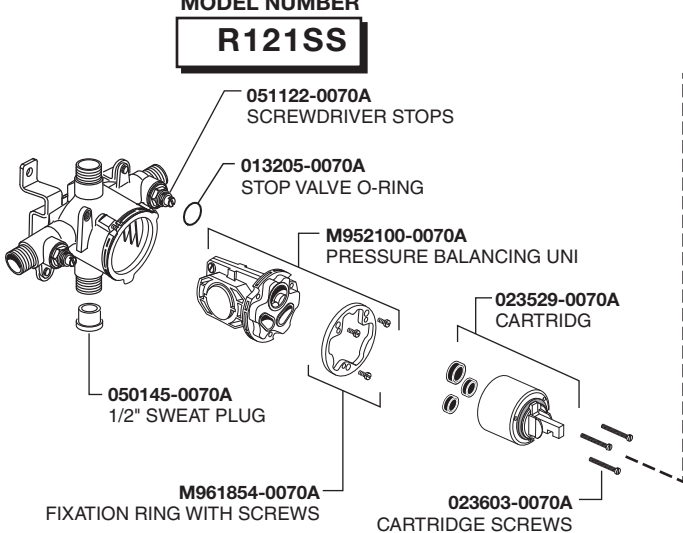

5 INSTALL HAND SHOWER SLIDE BAR

NOTE

REFER TO INSTALLATION INSTRUCTIONS (M968637) SUPPLIED WITH SHOWER SYSTEM KIT FOR COMPLETE INSTALLATION AND REPAIR PART INFORMATION.

- The height and location of the SLIDE BAR is optional. It can be installed to the right or left side of the R120SS VALVE.

American Standard

PRESSURE BALANCE TEMPERATURE/VOLUME CONTROL VALVE

MODEL NUMBER

R121SS

COLONY SOFT VALVE TRIM MODEL NUMBER

T675.500

FIXED HAND SHOWER
1660.505.002

3-FUNCTION HAND SHOWER
1660.502.002