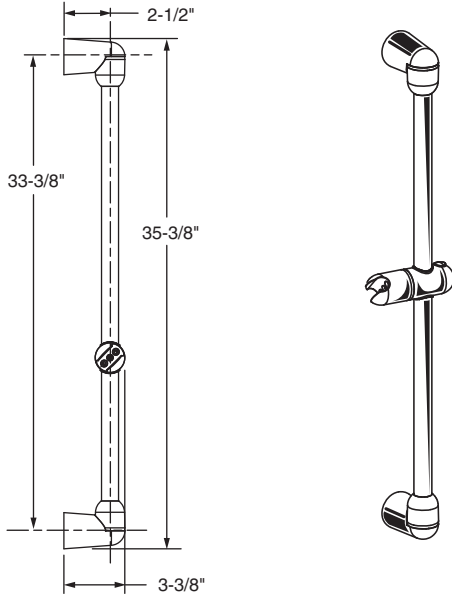

5 INSTALL HAND SHOWER SLIDE BAR

NOTE

REFER TO INSTALLATION INSTRUCTIONS (M968637) SUPPLIED WITH SHOWER SYSTEM KIT FOR COMPLETE INSTALLATION AND REPAIR PART INFORMATION.

- The height and location of the SLIDE BAR is optional. It can be installed to the right or left side of the R120SS VALVE.

6 INSTALL HOSE AND HAND SHOWER TEST SHOWER SYSTEM

NOTE

REFER TO INSTALLATION INSTRUCTIONS (M968637) SUPPLIED WITH SHOWER SYSTEM KIT FOR COMPLETE INSTALLATION AND REPAIR PART INFORMATION.

- Place the HAND SHOWER into the SLIDE BAR after all hose connections are made. The installation of the SHOWER SYSTEM KIT is now complete.
- Turn on water supplies and check all functions of the SHOWER SYSTEM KIT. Check for any leaks.

American Standard

PRESSURE BALANCE TEMPERATURE/VOLUME CONTROL VALVE

MODEL NUMBER

R121SS

COLONY SOFT VALVE TRIM MODEL NUMBER

T675.500

FIXED HAND SHOWER
1660.505.002

3-FUNCTION HAND SHOWER
1660.502.002