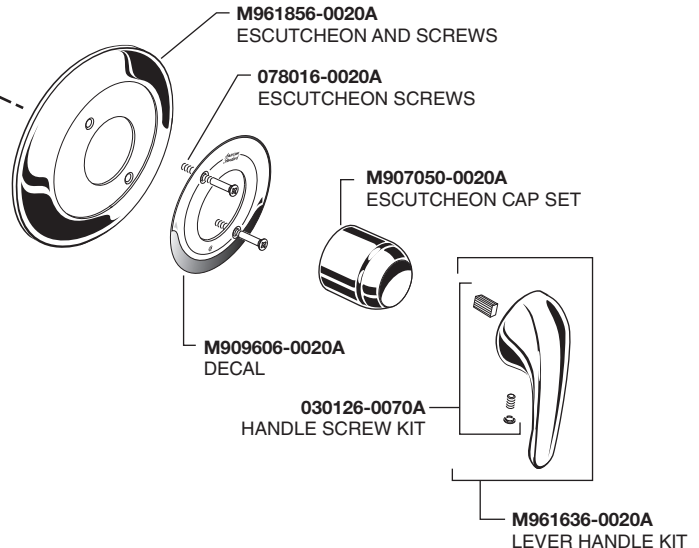

5 INSTALL HAND SHOWER SLIDE BAR

NOTE

REFER TO INSTALLATION INSTRUCTIONS (M968637) SUPPLIED WITH SHOWER SYSTEM KIT FOR COMPLETE INSTALLATION AND REPAIR PART INFORMATION.

- The height and location of the SLIDE BAR is optional. It can be installed to the right or left side of the R120SS VALVE.

6 INSTALL HOSE AND HAND SHOWER TEST SHOWER SYSTEM

NOTE

REFER TO INSTALLATION INSTRUCTIONS (M968637) SUPPLIED WITH SHOWER SYSTEM KIT FOR COMPLETE INSTALLATION AND REPAIR PART INFORMATION.

- Place the HAND SHOWER into the SLIDE BAR after all hose connections are made. The installation of the SHOWER SYSTEM KIT is now complete.
- Turn on water supplies and check all functions of the SHOWER SYSTEM KIT. Check for any leaks.

American Standard

PRESSURE BALANCE TEMPERATURE/VOLUME CONTROL VALVE

MODEL NUMBER

R121SS

COLONY SOFT VALVE TRIM MODEL NUMBER

T675.500

FIXED HAND SHOWER
1660.505.002

3-FUNCTION HAND SHOWER
1660.502.002

1660505.002
 HAND SHOWER

1660502.002
 3-FUNCTION
 HAND SHOWER

WALL SUPPLY
8888.037.002

8888037.002
 WALL SUPPLY

M962520-0020A
 CHECK VALVE

030782-0020A
 HOSE KIT

METAL HOSE
8888.035.002

M962506-0020A
 SUPPORT BRACKET