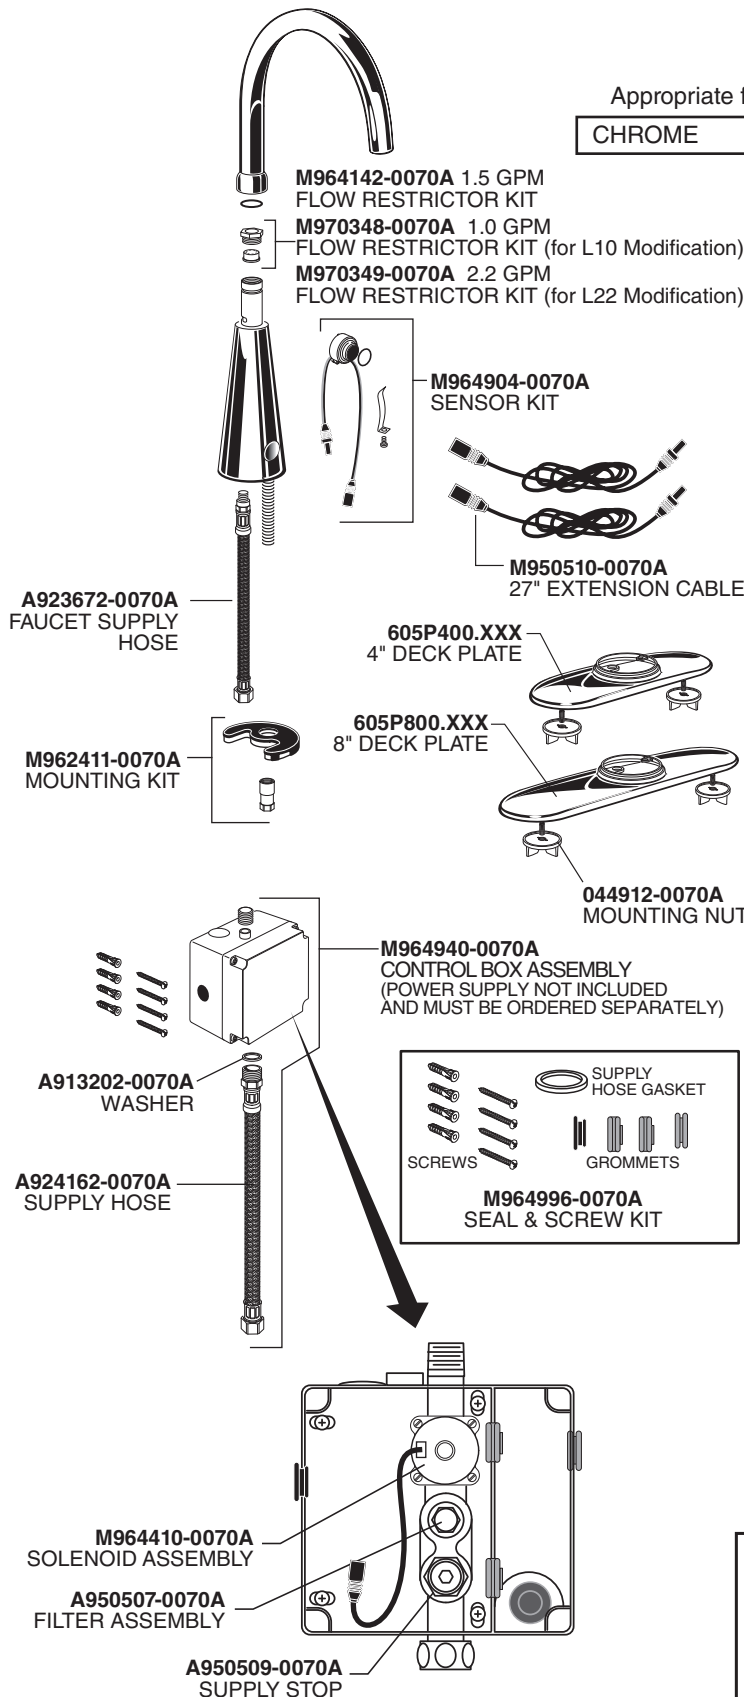

MODEL NUMBERS

6053.193
6055.193
605B.193

Appropriate finish code

CHROME **002**

PWRX Battery Pack 6053 – Series

M950361-0070A
PWRX BATTERY PACK

CR-P2 Lithium Battery 6055 – Series

A923654-0070A
BATTERY 6V CR-P2

M950514-0070A
BATTERY HOLDER

Plug-In AC Power Kit PK00.PAC

M950338-0070A
POWER SUPPLY

M950360-0070A
CONNECTOR LOCKING DEVICE

M950399-0070A
SINGLE AC ADAPTER

Hard-Wired AC Power Kit PK00.HAC

M950360-0070A
CONNECTOR LOCKING DEVICE

M950399-0070A
SINGLE AC ADAPTER

M950520-0070A
POWER SUPPLY

M950511-0070A
10' EXTENSION

Multi-AC Power Kit PK00.MAC

M950511-0070A
10' EXTENSION

M950512-0070A
MULTI-AC ADAPTER

HOT LINE FOR HELP
 For toll-free information and answers to your questions, call: