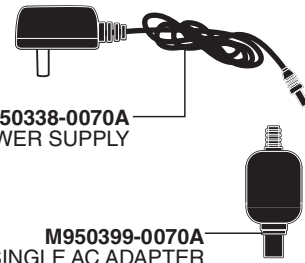

M950514-0070A
BATTERY HOLDER

Plug-In AC Power Kit PK00.PAC

M950338-0070A
POWER SUPPLY

M950360-0070A
CONNECTOR LOCKING DEVICE

M950399-0070A
SINGLE AC ADAPTER

Hard-Wired AC Power Kit PK00.HAC

M950360-0070A
CONNECTOR LOCKING DEVICE

M950399-0070A
SINGLE AC ADAPTER

M950520-0070A
POWER SUPPLY

M950511-0070A
10' EXTENSION

Multi-AC Power Kit PK00.MAC

M950511-0070A
10' EXTENSION

M950512-0070A
MULTI-AC ADAPTER

HOT LINE FOR HELP
 For toll-free information and answers to your questions, call: