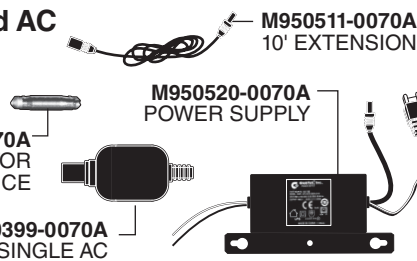

M950514-0070A
BATTERY HOLDER

Plug-In AC Power Kit PK00.PAC

M950338-0070A
POWER SUPPLY

M950360-0070A
CONNECTOR LOCKING DEVICE

M950399-0070A
SINGLE AC ADAPTER

Hard-Wired AC Power Kit PK00.HAC

M950360-0070A
CONNECTOR LOCKING DEVICE

M950399-0070A
SINGLE AC ADAPTER

M950520-0070A
POWER SUPPLY

M950511-0070A
10' EXTENSION

Multi-AC Power Kit PK00.MAC

M950511-0070A
10' EXTENSION

M950512-0070A
MULTI-AC ADAPTER

HOT LINE FOR HELP
 For toll-free information and answers to your questions, call: