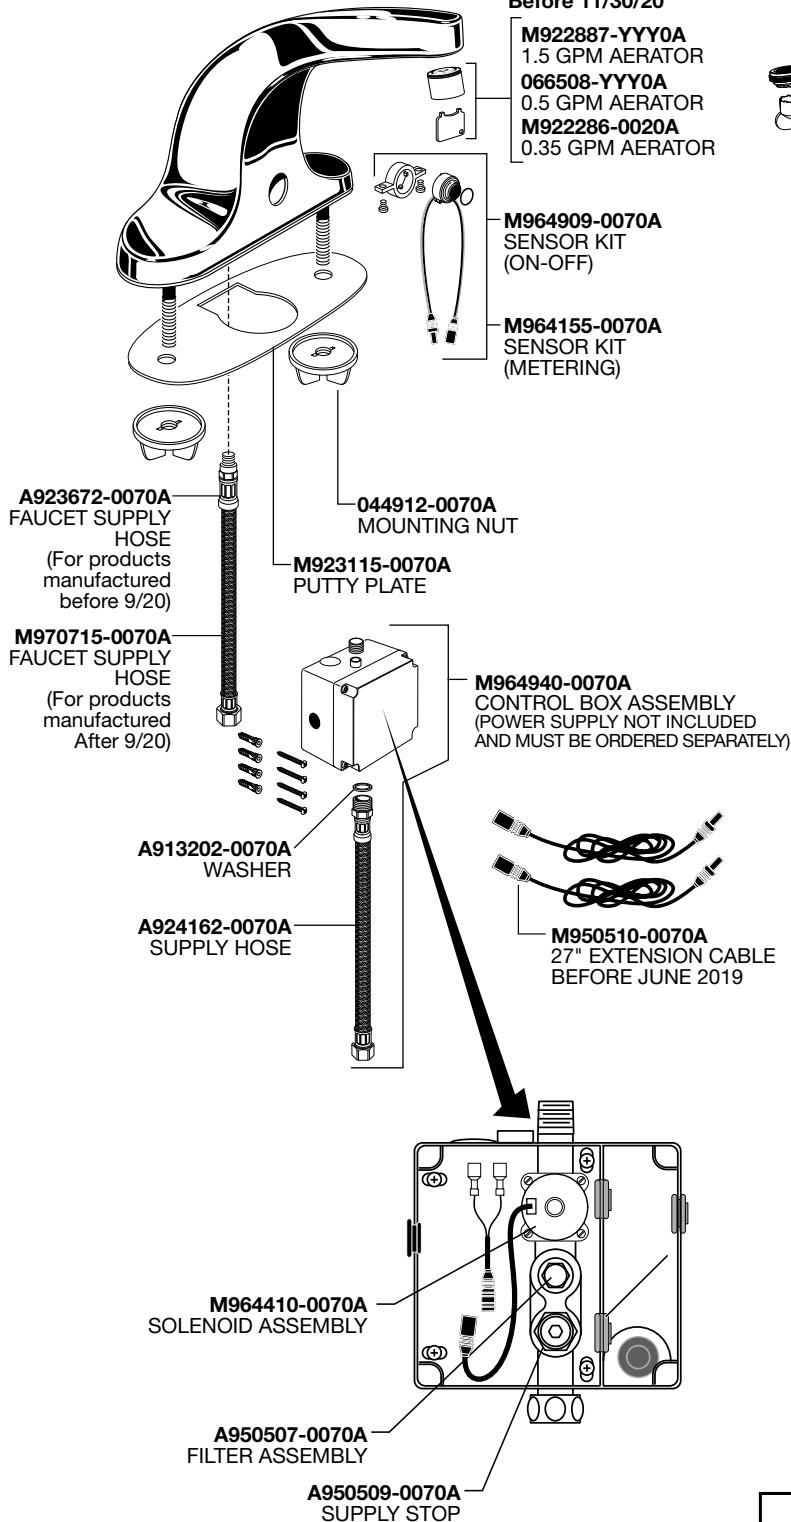

MODEL NUMBERS

605X.202
605X.204
605X.205

Replace the "YYY" with appropriate finish code

CHROME 002

PWRX Battery Pack 6053 - Series

M950361-0070A
PWRX BATTERY PACK

CR-P2 Lithium Battery 6055 - Series

A923654-0070A
BATTERY 6V CR-P2