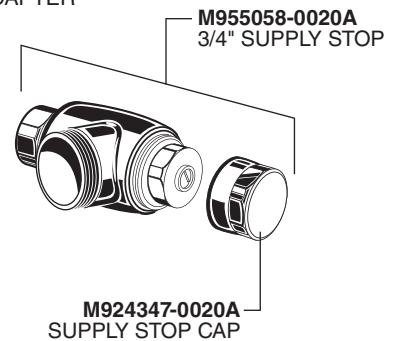

**MODEL NUMBERS**

**6045.051  
7015.051**

**HOT LINE FOR HELP**  
For toll-free information and answers to your questions, call:  
 (844) CRT-TEAM / (844) 278-8326  
 Weekdays 8:00 a.m. to 6:00 p.m. EST  
 IN MEXICO 01-800-839-1200  
 IN CANADA 1-800-387-0369 (TORONTO 1-905-306-1093)  
 Weekdays 8:00 a.m. to 7:00 p.m. EST