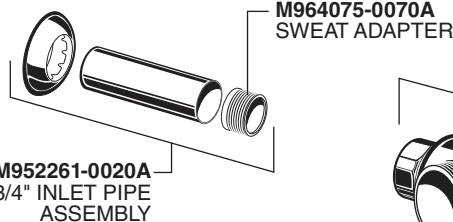

**MODEL NUMBERS**

**6045.051  
7015.051**

**HOT LINE FOR HELP**  
For toll-free information and answers to your questions, call:  
 (844) CRT-TEAM / (844) 278-8326  
 Weekdays 8:00 a.m. to 6:00 p.m. EST  
 IN MEXICO 01-800-839-1200  
 IN CANADA 1-800-387-0369 (TORONTO 1-905-306-1093)  
 Weekdays 8:00 a.m. to 7:00 p.m. EST