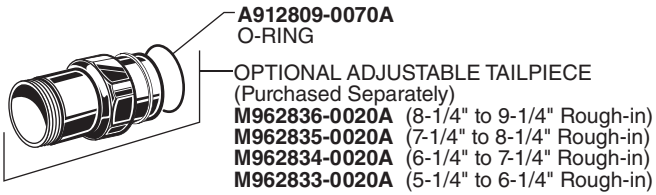

**MODEL NUMBERS**

**6045.051  
7015.051**

**HOT LINE FOR HELP**  
For toll-free information and answers to your questions, call:  
 (844) CRT-TEAM / (844) 278-8326  
 Weekdays 8:00 a.m. to 6:00 p.m. EST  
 IN MEXICO 01-800-839-1200  
 IN CANADA 1-800-387-0369 (TORONTO 1-905-306-1093)  
 Weekdays 8:00 a.m. to 7:00 p.m. EST