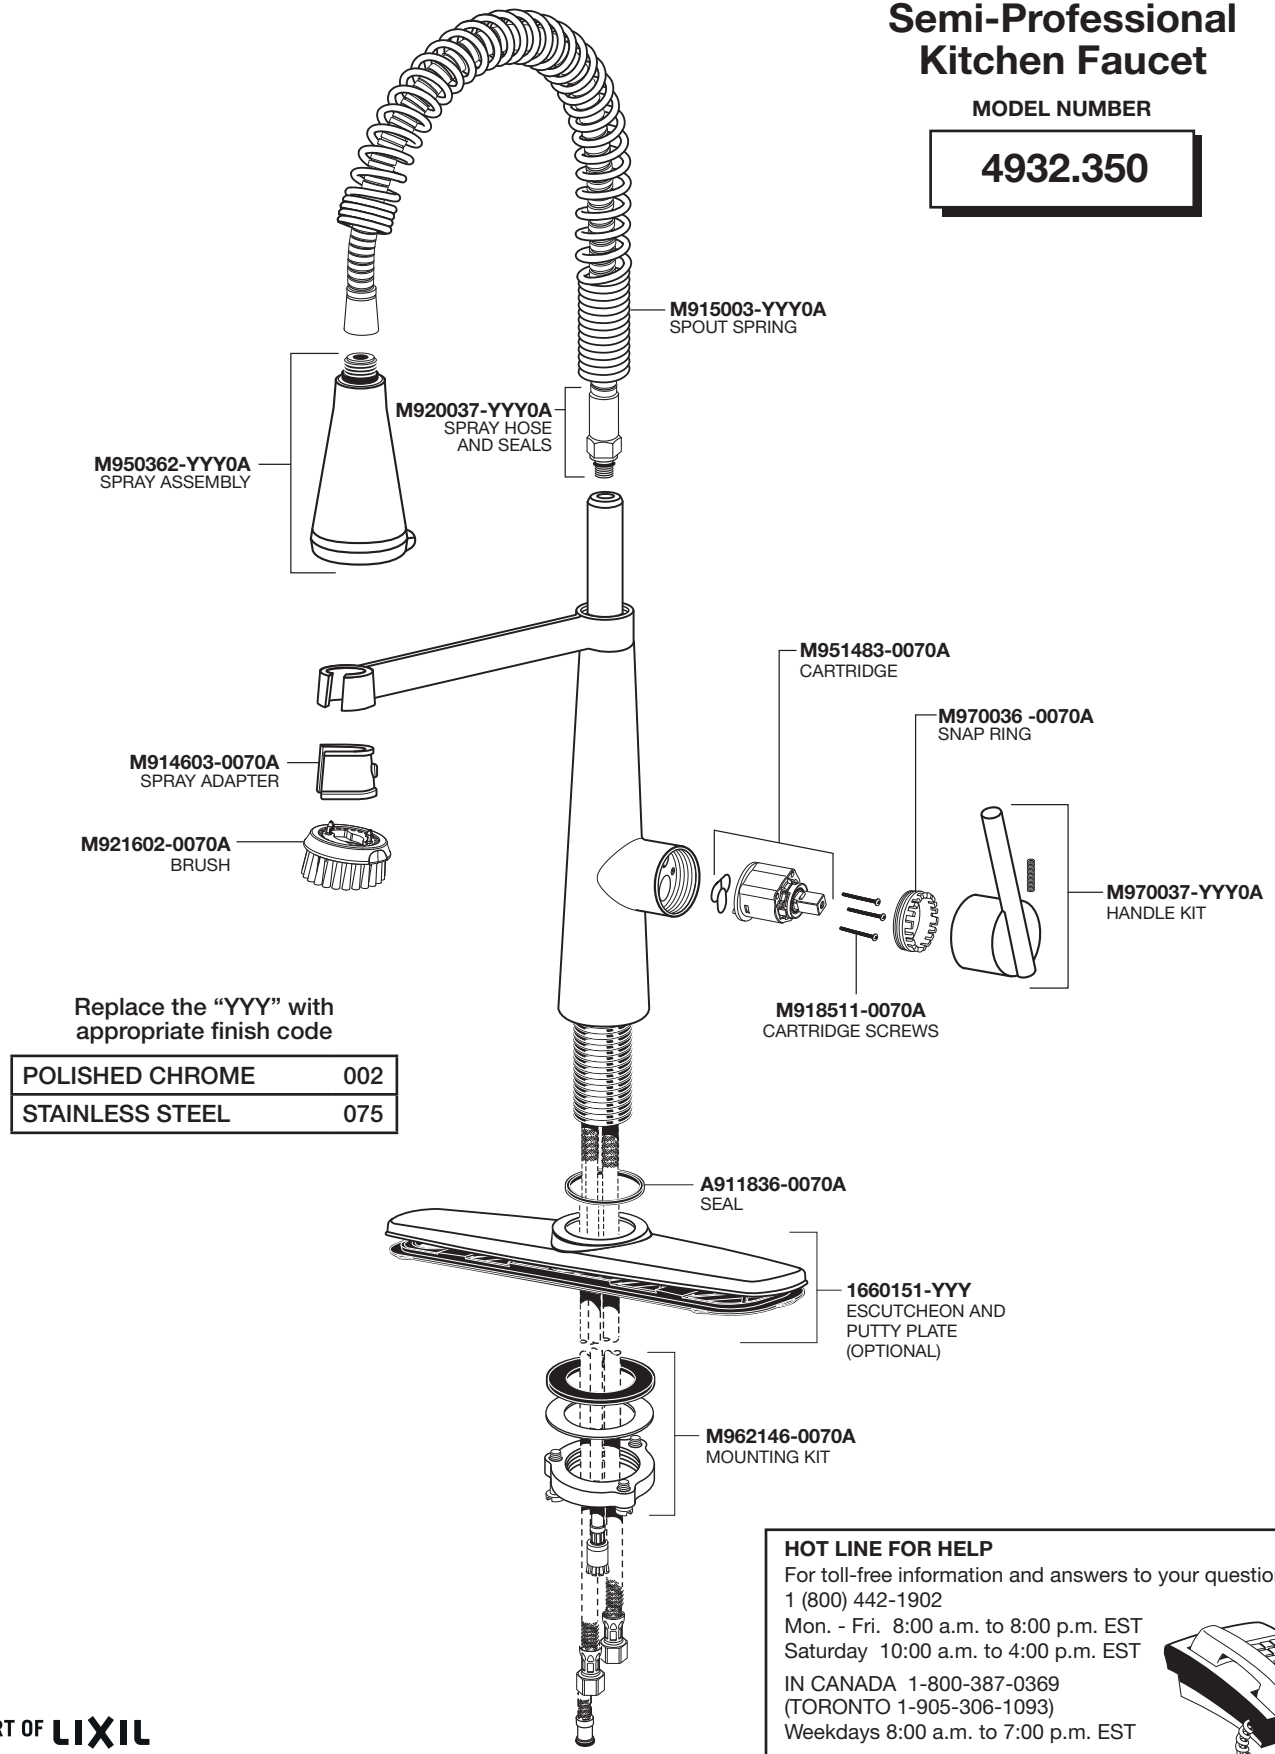

## EDGEWATER™ Single Lever Semi-Professional Kitchen Faucet

MODEL NUMBER

**4932.350**

Replace the "YYY" with appropriate finish code

POLISHED CHROME	002
STAINLESS STEEL	075