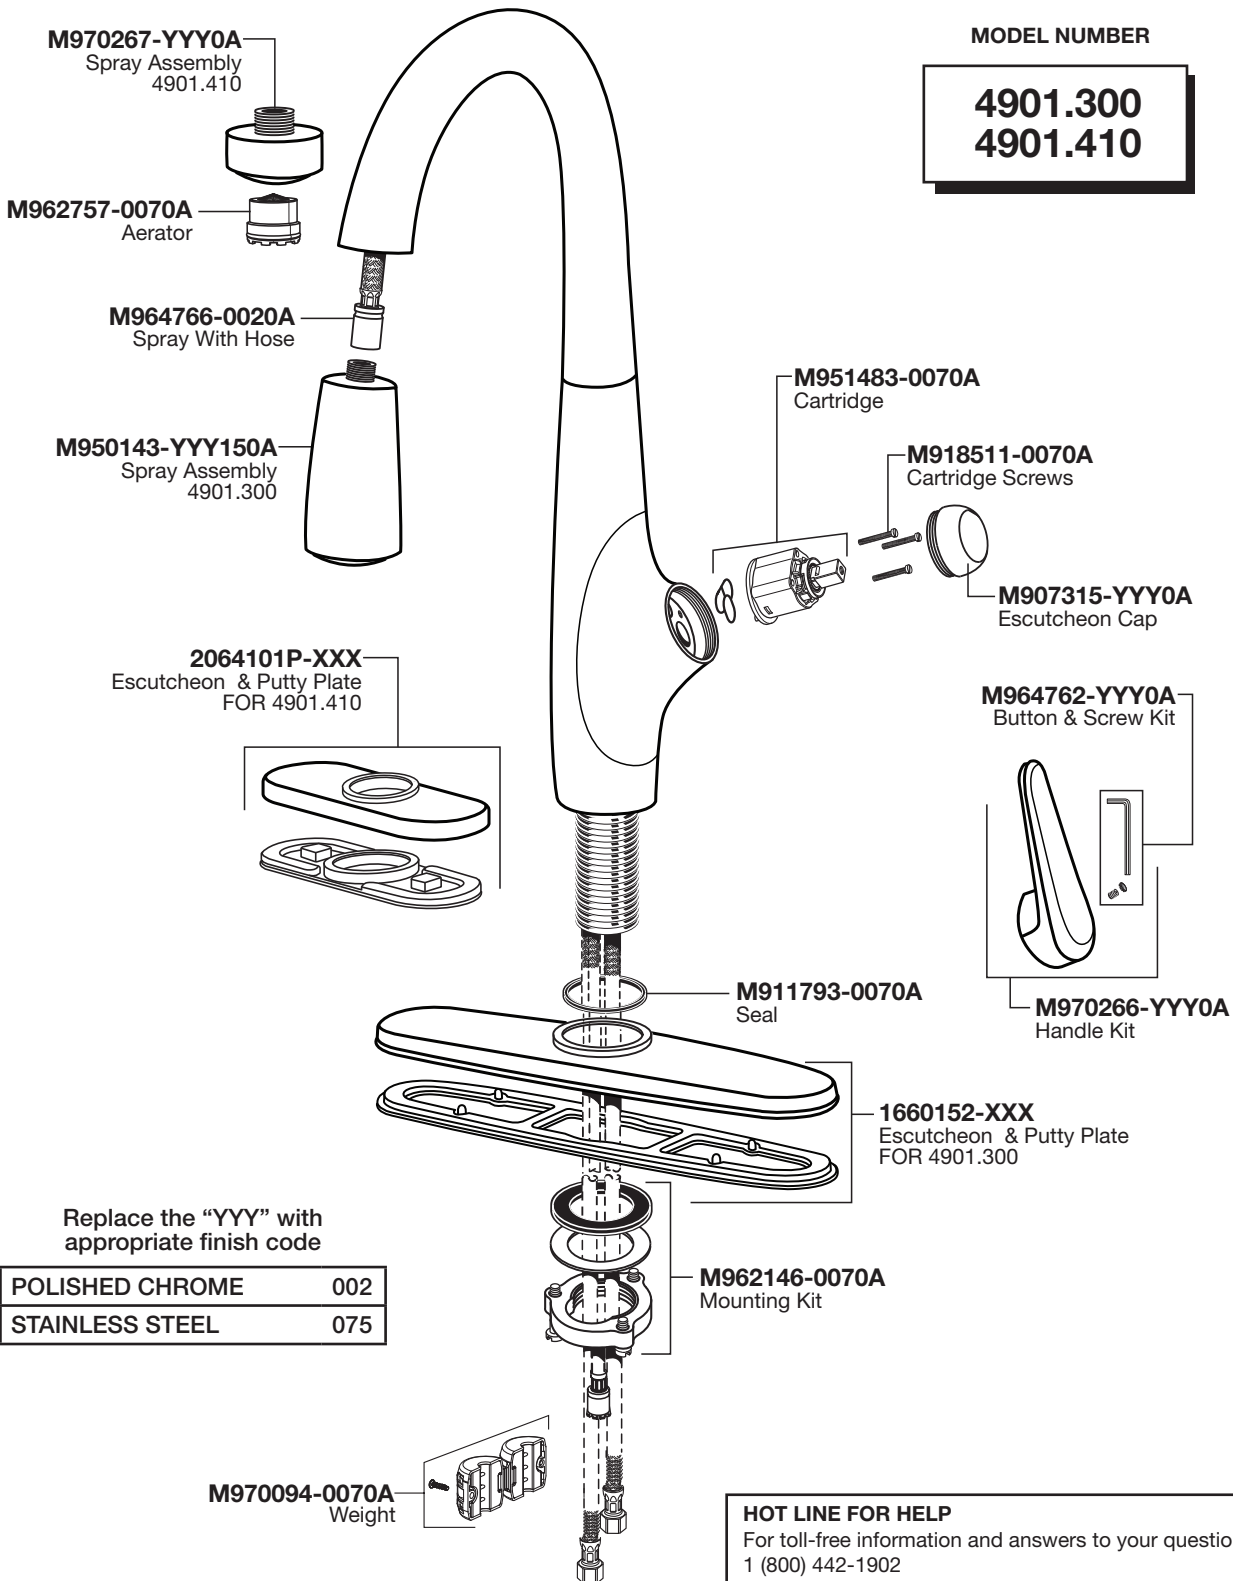

American Standard

AVERY™ PULL-DOWN KITCHEN & BAR FAUCET

MODEL NUMBER

4901.300
4901.410

PART OF LIXIL

HOT LINE FOR HELP

For toll-free information and answers to your questions, call:
1 (800) 442-1902

Mon. - Fri. 8:00 a.m. to 8:00 p.m. EST
Saturday 10:00 a.m. to 4:00 p.m. EST