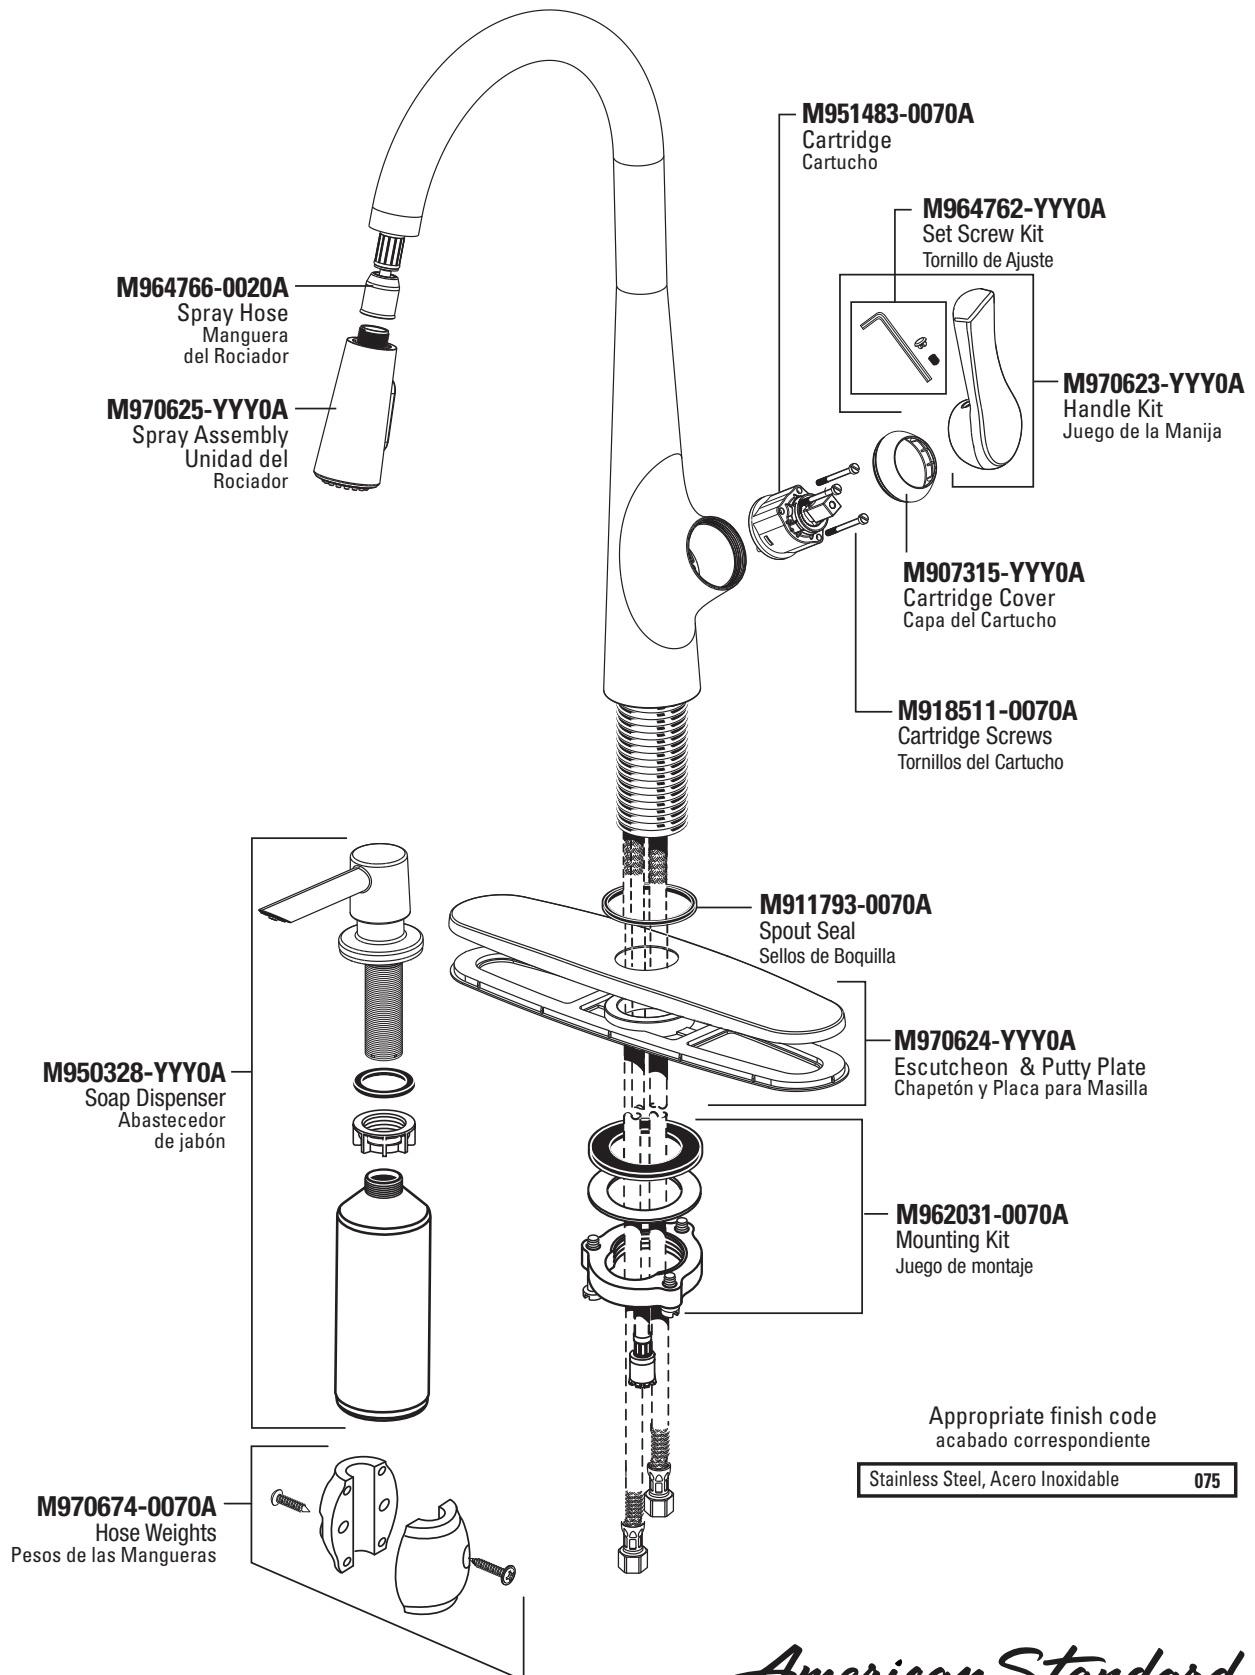

Parts/Assembly

Unidad/de Partes

Copley™

Pull Down Kitchen Faucet

Grifo de Cocina Extraíble

7032300

American Standard