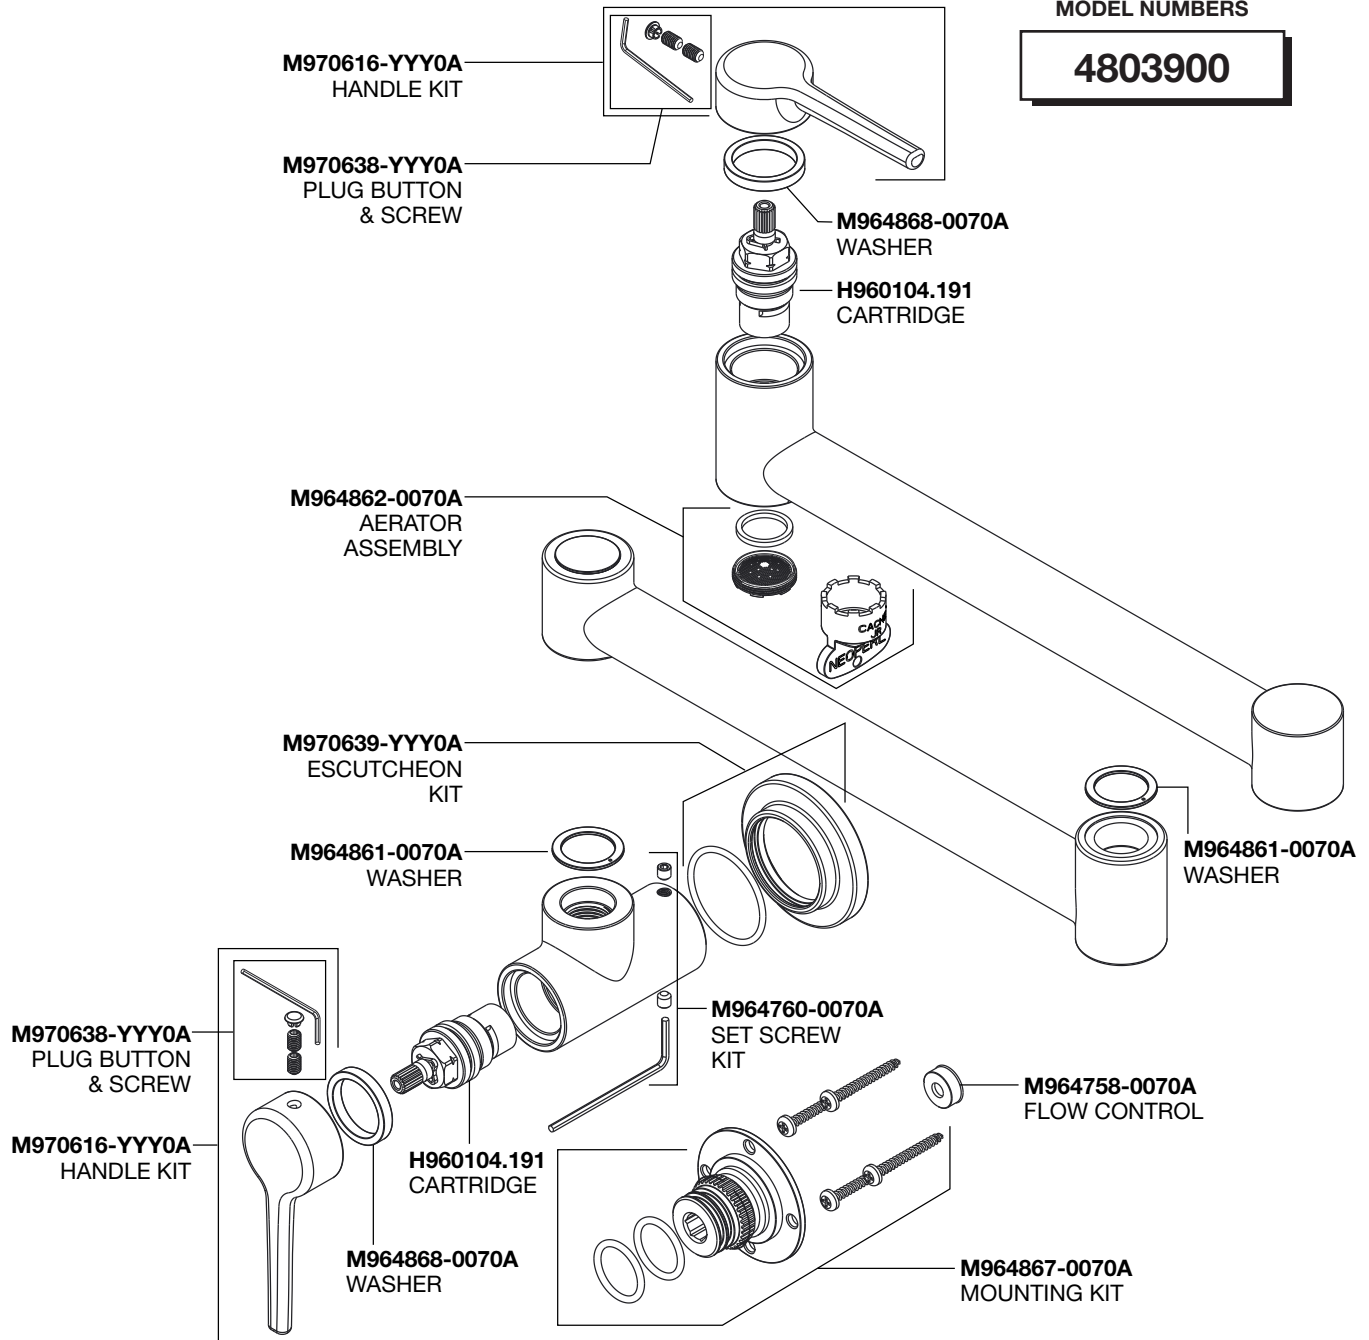

American Standard

Contemporary® Wall-Mount Pot Filler

MODEL NUMBERS

4803900

Replace the "YYY" with appropriate finish code

POLISHED CHROME	002
STAINLESS STEEL	075
MATTE BLACK	243

HOT LINE FOR HELP

For toll-free information and answers to your questions, call:
1 (800) 442-1902