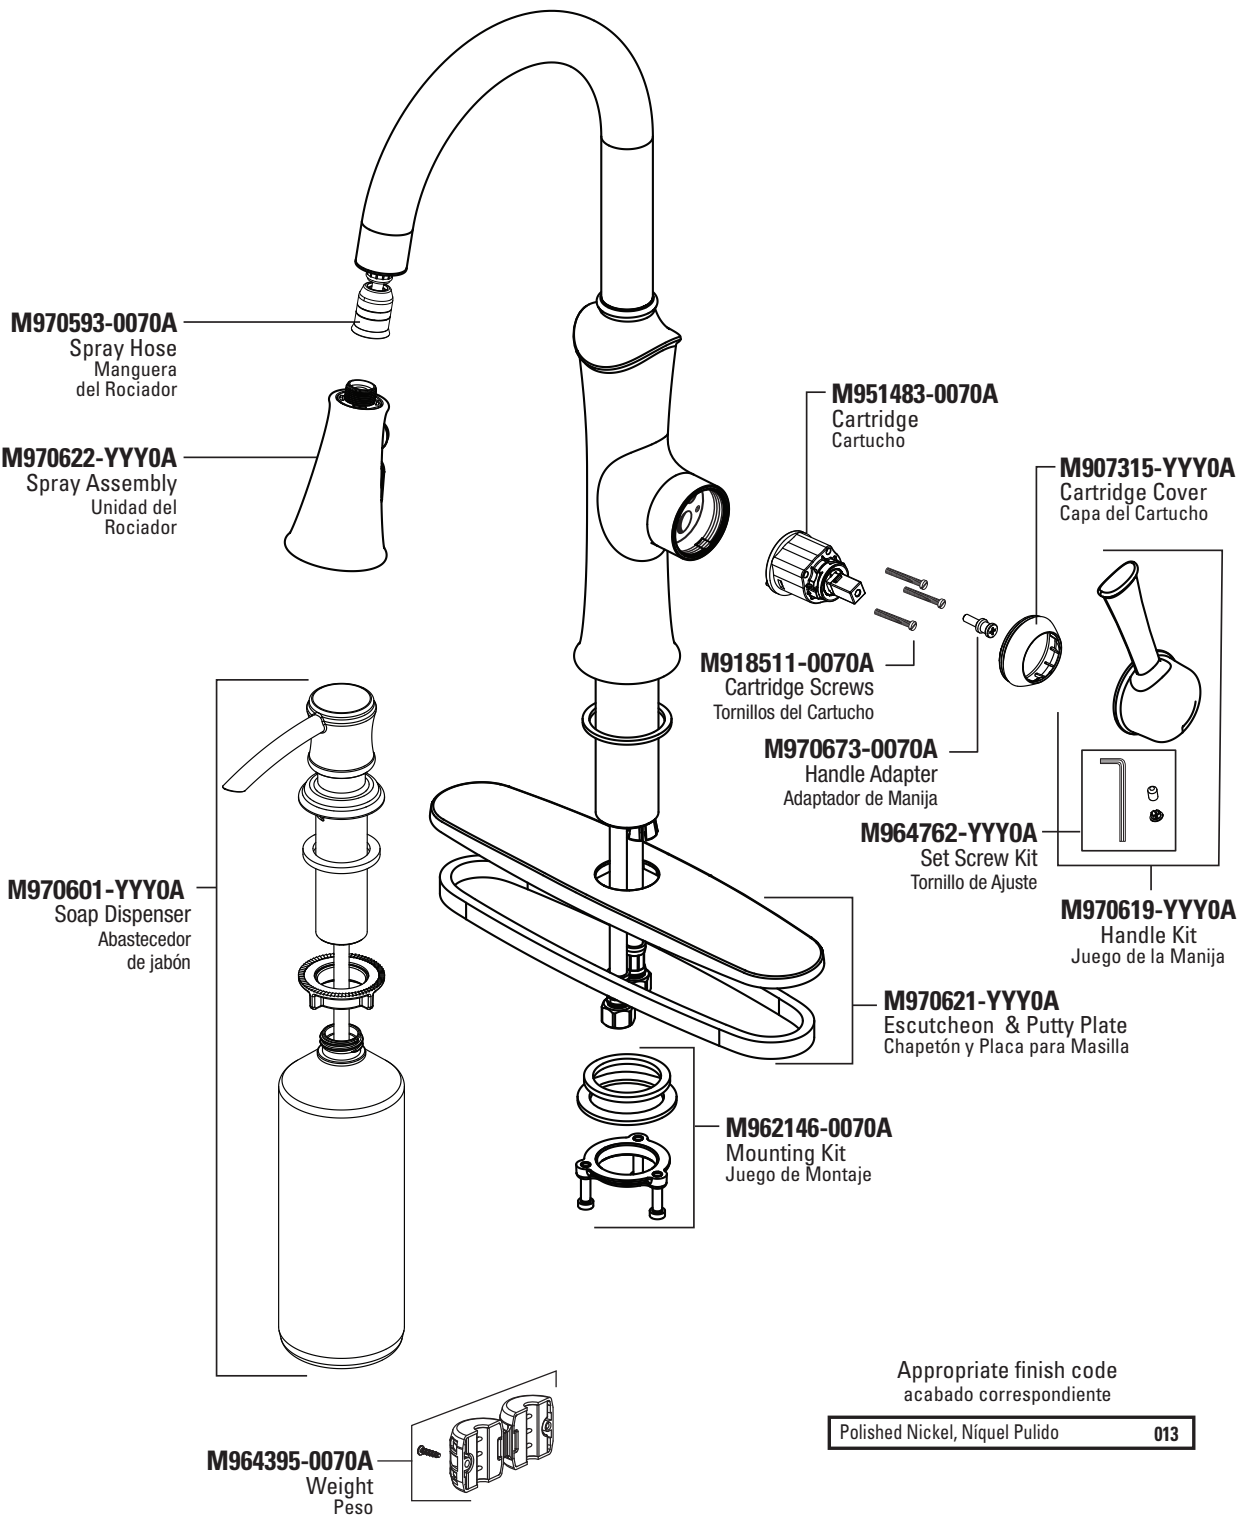

Parts/Assembly

Unidad/de Partes

Vanek™
Pull Down Kitchen Faucet
Grifo de Cocina Extraíble
7022300

Appropriate finish code
 acabado correspondiente

Polished Nickel, Níquel Pulido **013**

American Standard