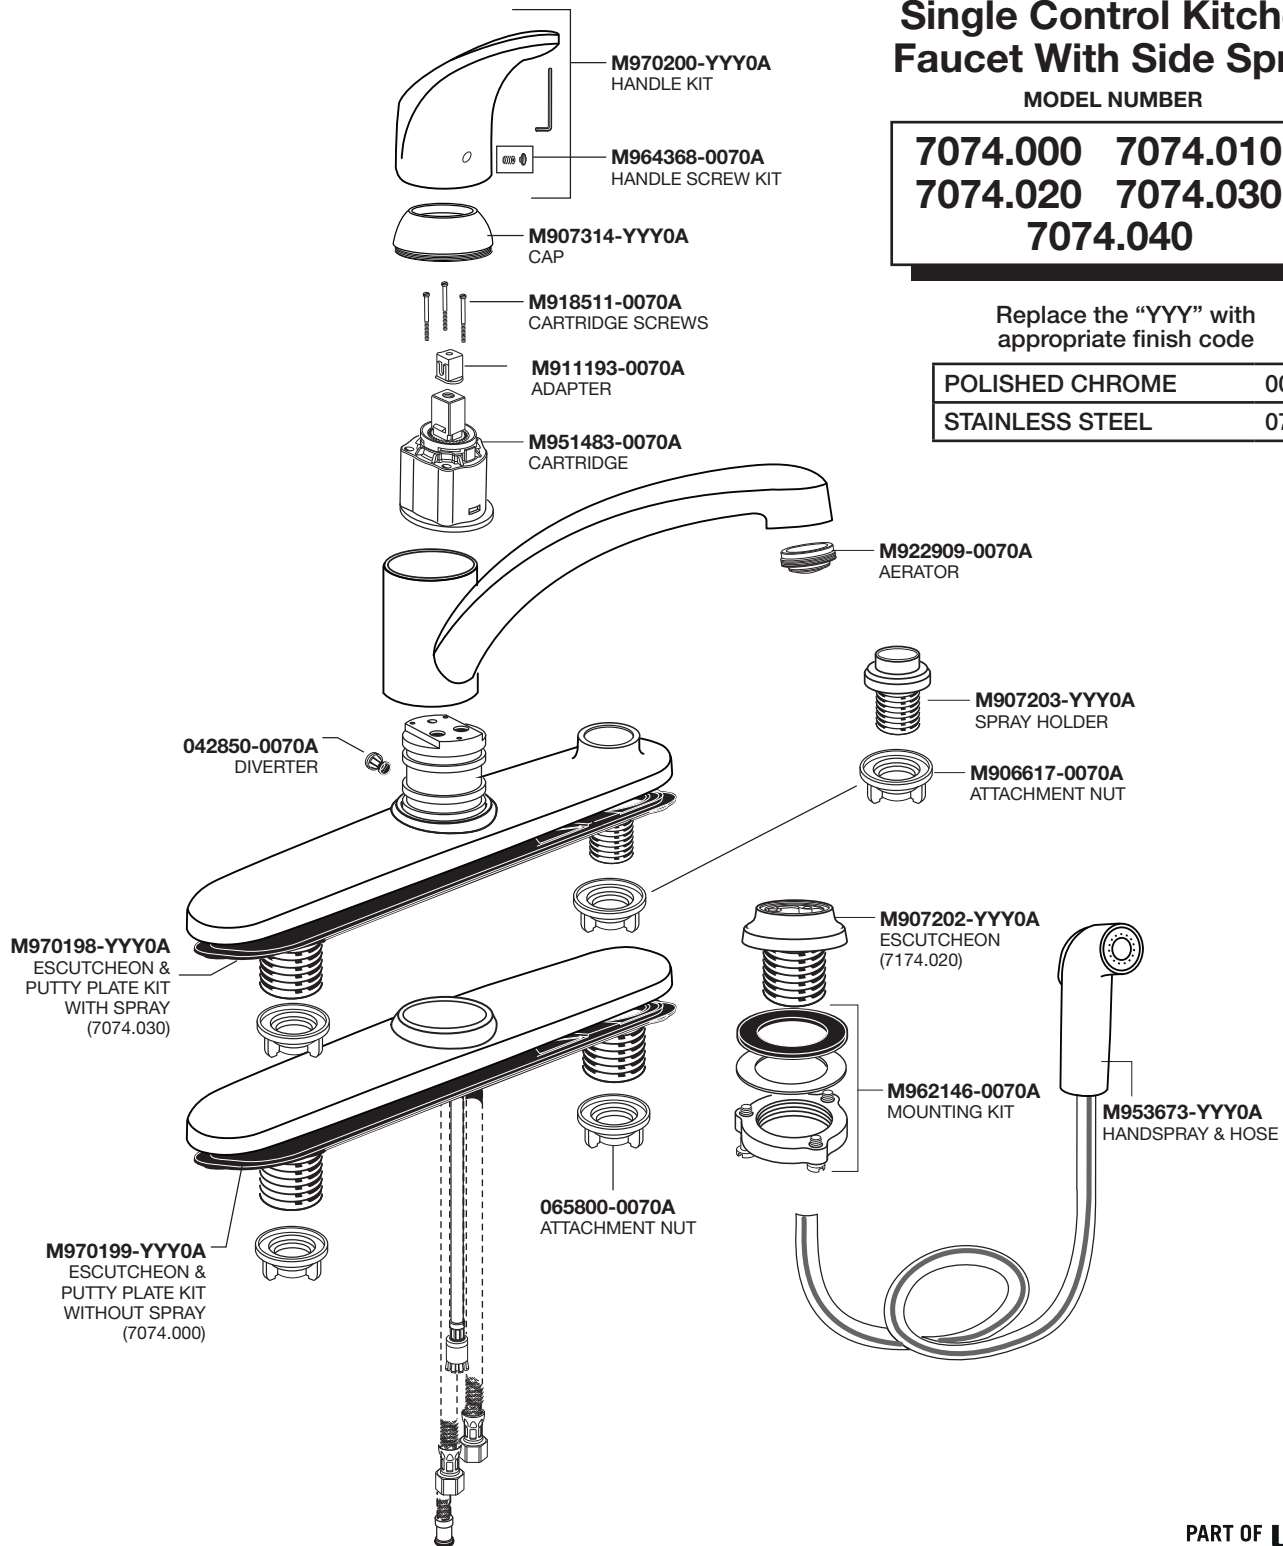

## COLONY® PRO Single Control Kitchen Faucet With Side Spray

MODEL NUMBER

7074.000	7074.010
7074.020	7074.030
7074.040	

Replace the "YYY" with  
appropriate finish code

POLISHED CHROME	002
STAINLESS STEEL	075