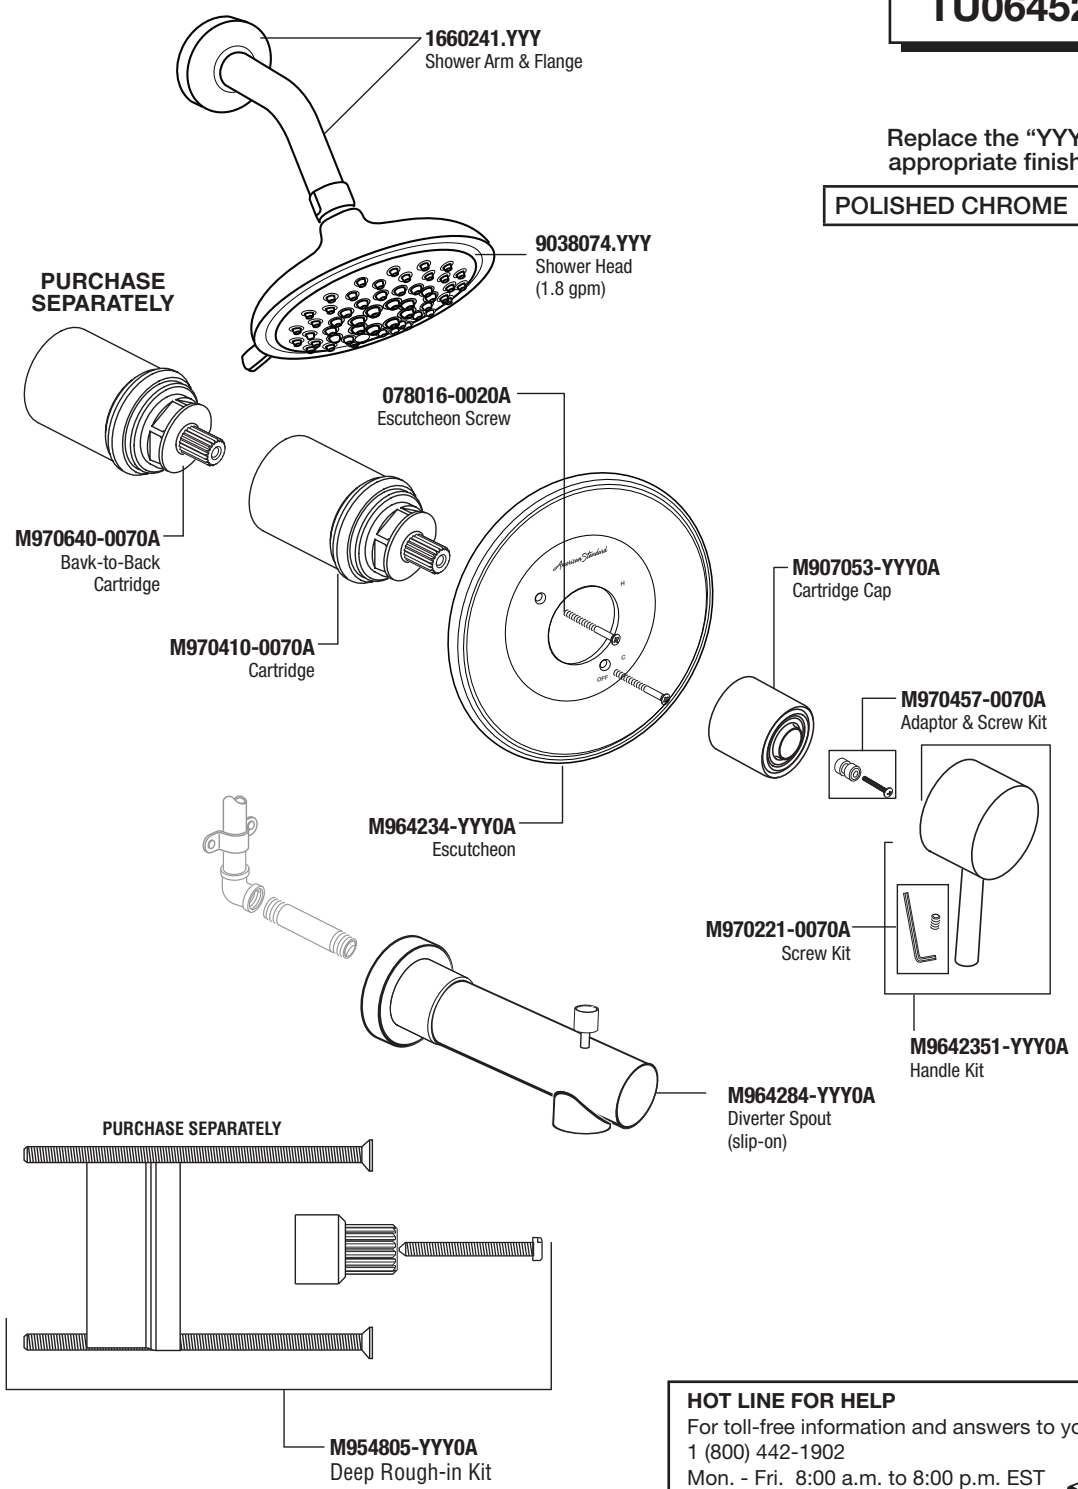

American Standard

Serin™ Petite Pressure Balancing Bath and Shower Trim Kit

MODEL NUMBER

TU064520
TU064522

Replace the "YYY" with
appropriate finish code

POLISHED CHROME **002**

HOT LINE FOR HELP

For toll-free information and answers to your questions, call:
1 (800) 442-1902