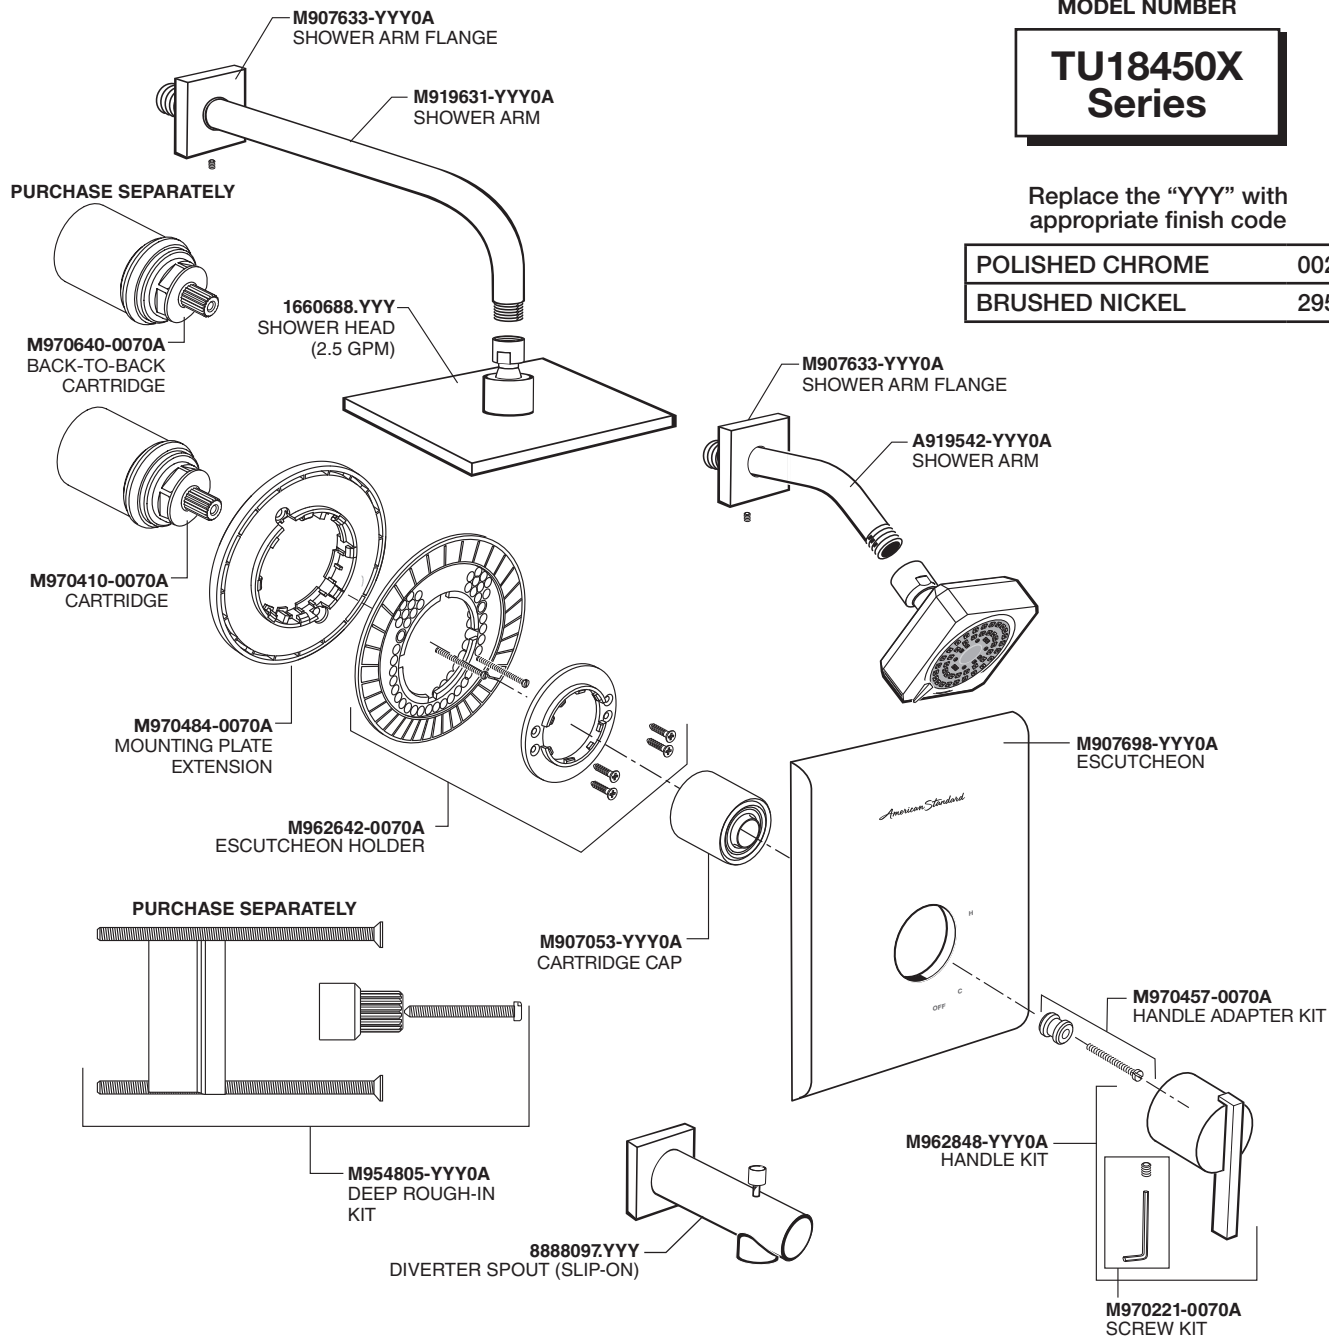

American Standard

Times Square® Pressure Balancing Bath and Shower Trim Kit

MODEL NUMBER

**TU18450X
Series**

Replace the "YYY" with appropriate finish code

POLISHED CHROME	002
BRUSHED NICKEL	295

HOT LINE FOR HELP