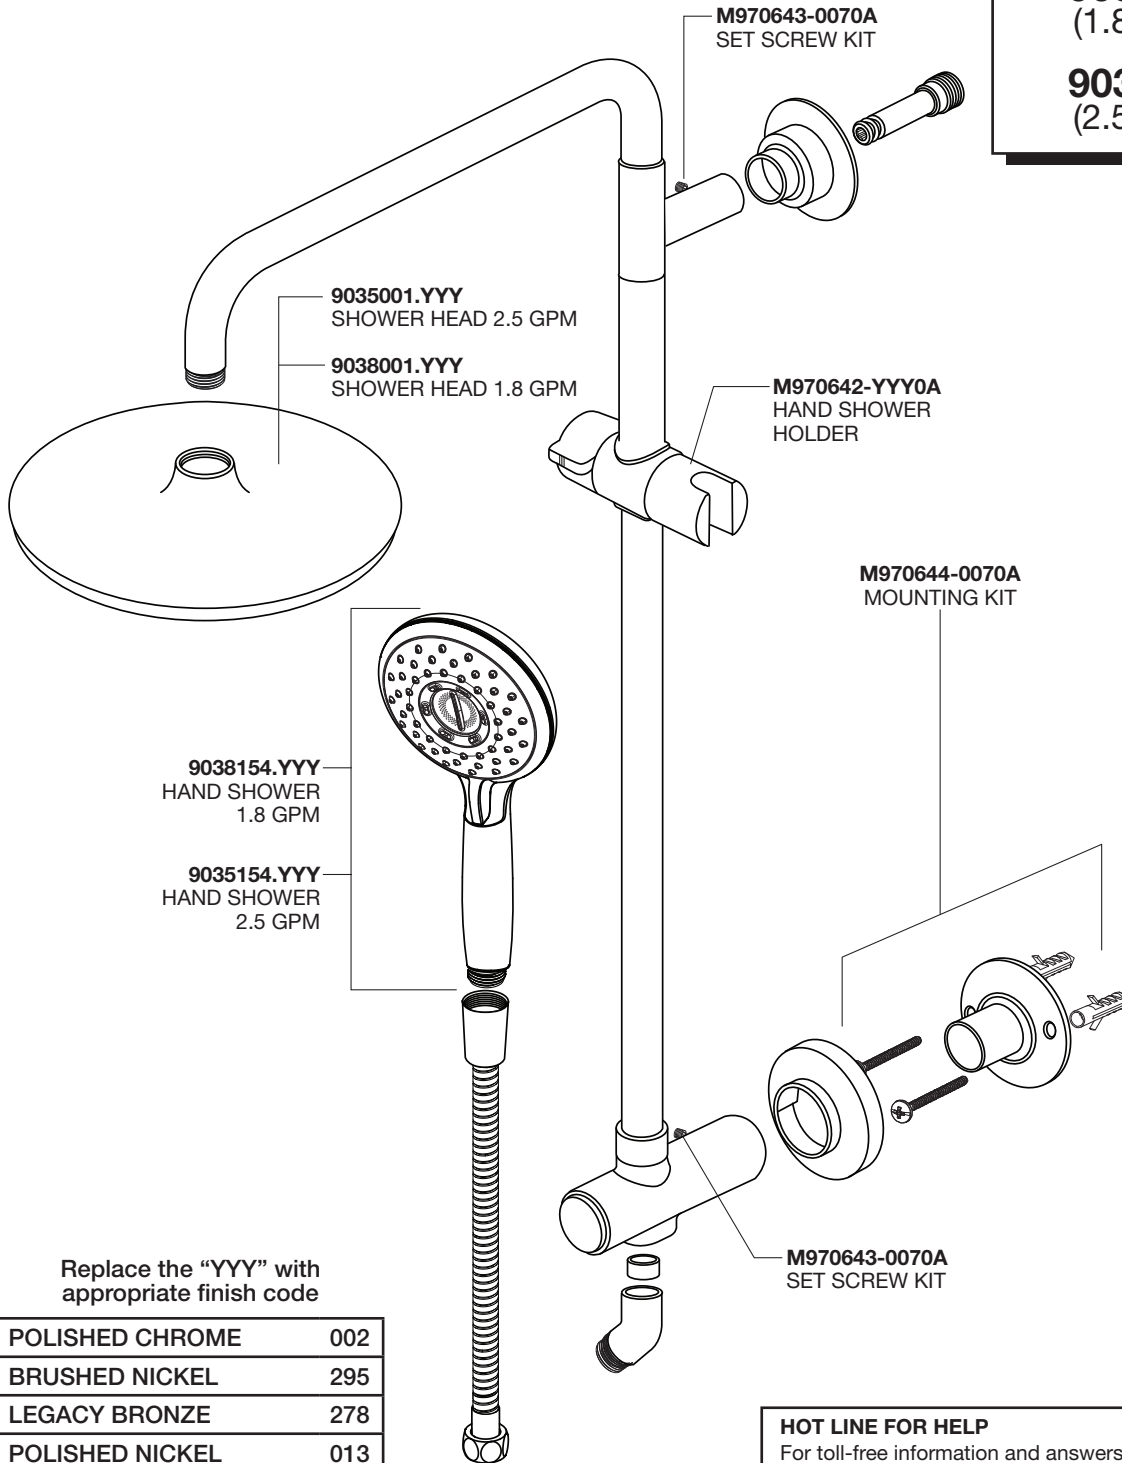

## Spectra Versa™ Shower System

MODEL NUMBER

**9038804**  
(1.8 gpm)

**9035804**  
(2.5 gpm)

Replace the "YYY" with appropriate finish code

POLISHED CHROME	002
BRUSHED NICKEL	295
LEGACY BRONZE	278
POLISHED NICKEL	013