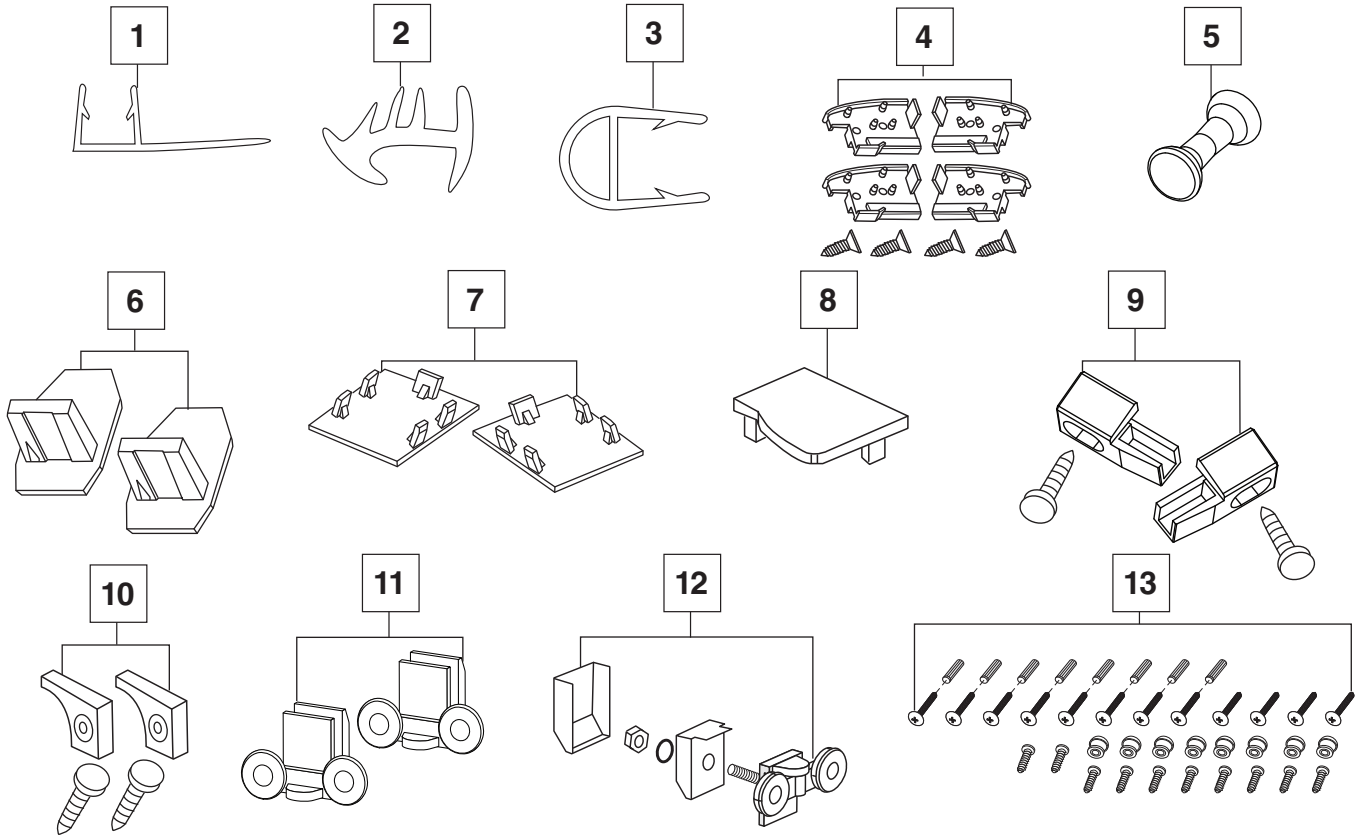

**AXIS 72" x 36"**  
**CURVED SHOWER DOOR**

**MODEL NUMBER:**  
**AM3636A1400 SERIES**

NO.	DESCRIPTION	PART #	FINISH	QTY/UNIT
1	Side Gasket — 1 Long, 1 Short	710403-101.0070A	N/A	1 Set
2	Fixed Panel Gasket	710404-101.0070A	N/A	1 Piece
3	Bottom Gasket	710405-101.0070A	N/A	1 Set
4	Trackers with Screws — 2 Left, 2 Right, 4 ST3x10	710406-101.2130A	Chrome	1 Set
5	Knob Handle	710407-101.2130A	Chrome	1 Pair
6	Magnet Expander Cap— 2 pieces	710408-101.2130A	Chrome	1 Set
7	Wall Jamb Cap — 1 Left, 1 Right	710409-101.2130A	Chrome	1 Set
8	Expander & Magnet Expander Cap — 1 Left, 1 Right	710333-101.2130A	Chrome	1 Set
9	Glass Clip — 1 Left, 1 Right, 2X Screw M4x12, 2X Screw Cap	710411-101.2130A	Chrome	1 Set
10	Stopper with Screw — M4x14 2 for each	710338-101.0070A	N/A	1 Set
11	Top Roller (Pre-Assembled) — 2 pieces	710339-101.2130A	Chrome	1 Set
12	Bottom Roller (Pre-Assembled) — 2 pieces	710340-101.2130A	Chrome	1 Set
13	8X Wall Plug, 12X Screw 4x35, 2X Screw 4x12, 8X Screw 4x10, 8X Screw Cap	710415-101.2130A	Chrome	1 Set