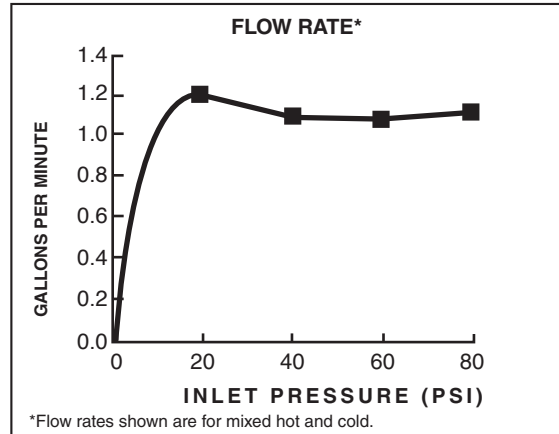

GLEN ROCK™ COMMERCIAL GRADE DUAL CONTROL CENTERSET BATH FAUCET

CODES AND STANDARDS

These products meet or exceed the following codes and standards:

- ANSI A117.1
- ASME A112.18.1
- CSA B125
- NSF 61/Section 9

Product Number	Description
8123F	Centerset lavatory. Metal lever handles. Grid drain. Polished Chrome finish. SKU# 627-953.

Meets the American Disabilities Act Guidelines
ANSI A117.1 Requirements for the physically challenged.