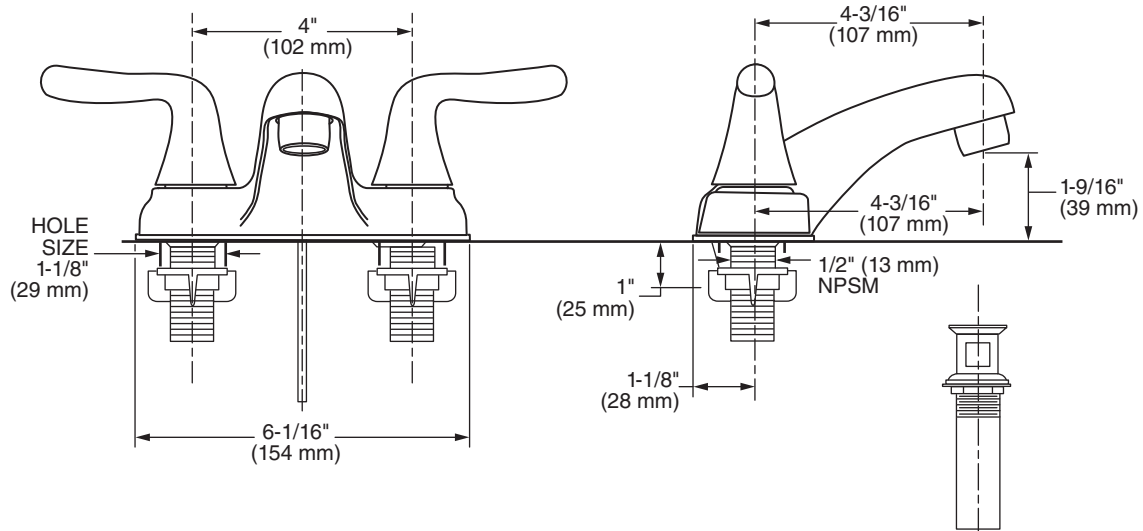

American
Standard

GLEN ROCK™
COMMERCIAL GRADE
DUAL CONTROL CENTERSET BATH FAUCET

MODEL NUMBER:

❑ **8123F Centerset Lavatory Faucet**

Grid drain. Metal lever handles. Polished Chrome finish.
SKU# 627-953.

GENERAL DESCRIPTION:

Centerset lavatory faucet on 4" centers. 1/4 turn washerless ceramic disc valve cartridges. Durable cast brass waterways with one-half inch male inlet shanks. Metal body. Color matched underbody. Metal lever handles. Grid drain. 1.2 gpm/4.5 L/min. maximum flow rate.

SUGGESTED SPECIFICATION

Dual control 4" centerset lavatory faucet shall feature a cast brass waterway. Shall also feature 1/4 turn washerless ceramic disc valve cartridges. Fitting shall be American Standard Model # 8123F, SKU# 627-953.

Product Number	Description
8123F	Centerset lavatory. Metal lever handles. Grid drain. Polished Chrome finish. SKU# 627-953.

 Meets the American Disabilities Act Guidelines
ANSI A117.1 Requirements for the physically challenged.