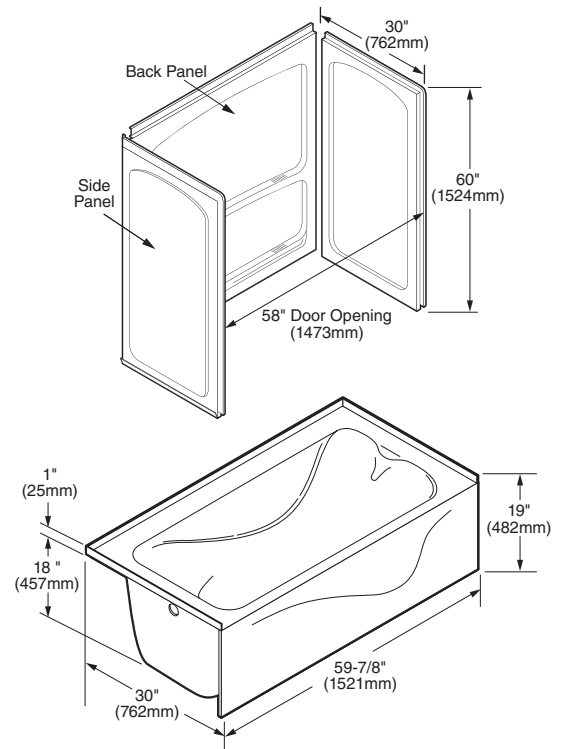

ACRYLUX 60" x 30" AFR BATH KIT

AFR Bath Kit With Walls:

- ☐ 6030Y2AK.102 Bath Kit With Walls, Right Drain
- ☐ 6030Y2AK.202 Bath Kit With Walls, Left Drain

Includes the following components:

Bath Features:

- 6030Y2A AFR Bathtub
- Above-floor-rough installation
- High-gloss acrylic-capped ABS with fiberglass reinforcement
- Integral apron with tile flange

Nominal Dimensions:

59-7/8" x 30" x 18"
(1521 x 762 x 457mm)

Door Features:

- 6000Y1.BE5.213 By-Pass Bath Door
- Tempered safety glass
- Silver Shine frame finish
- Rain privacy glass

Nominal Dimensions:

57-1/2" to 59-1/2" x 58-1/2"
(1461 to 1511 x 1486mm)

Wall Set Features:

- 6030Y1.BW Bath Wall Set
- High-gloss acrylic-capped ABS with fiberglass reinforcement
- Mounts directly to studs
- Caulk-less installation

Nominal Dimensions:

60" to 30" x 60" tall"
(1524 to 762 x 1524mm)

AFR Bath Kit Without Walls:

- ☐ 6030Y2AKB.102 Bath Kit Without Walls, Right Drain
- ☐ 6030Y2AKB.202 Bath Kit Without Walls, Left Drain

- Same as above but without wall set

Compliance Certifications -

Meets or Exceeds the Following Specifications:

- ANSI Z97 for Safety Glazing Materials
- ANSI Z124.1.2 for Plastic Bathtubs and Shower Units
- ASTM E162 for Flammability
- NFPA 258 for Smoke Density