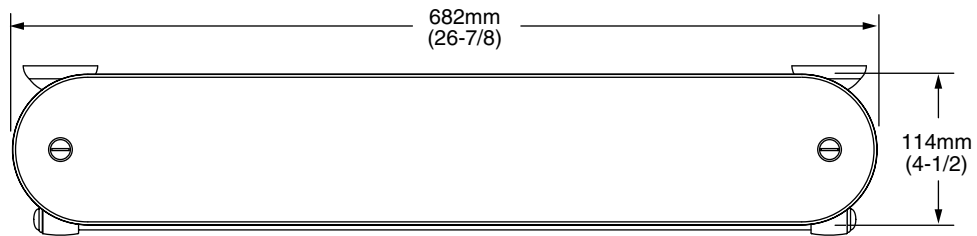

MODEL NUMBER:

❑ 6726 24" Towel Bar with Glass Shelf

Available Finishes

	Polished Chrome (no finish suffix needed)
S	Satin Nickel

PRODUCT FEATURES:

Heavy duty construction: Highest quality materials for durability & long life.

Concealed Mounting: No exposed set screws.

Materials of Construction: Towel bar - brass tube. Body - zinc. Escutcheon - brass. Index button - porcelain. Shelf - tempered glass

Easy to Install

SUGGESTED SPECIFICATION:

24" Towel Bar with Glass Shelf shall feature heavy - duty construction. Shall feature concealed mounting with no exposed set screws. 24" Towel Bar tube shall be thick brass tube. Glass Shelf shall be tempered glass. Towel Bar shall be American Standard Model # 6726_.