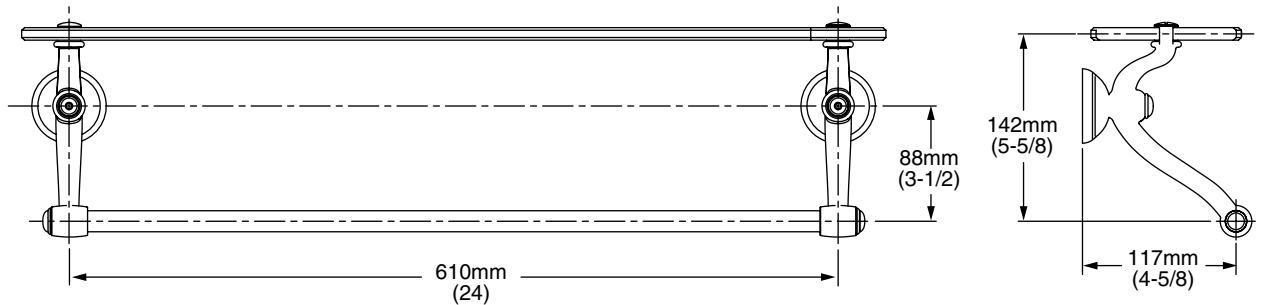

MODEL NUMBER:

❑ 6726 24" Towel Bar with Glass Shelf

Available Finishes

	Polished Chrome (no finish suffix needed)
S	Satin Nickel

PRODUCT FEATURES:

Heavy duty construction: Highest quality materials for durability & long life.

Concealed Mounting: No exposed set screws.

Materials of Construction: Towel bar - brass tube. Body - zinc. Escutcheon - brass. Index button - porcelain. Shelf - tempered glass

Easy to Install

SUGGESTED SPECIFICATION:

24" Towel Bar with Glass Shelf shall feature heavy - duty construction. Shall feature concealed mounting with no exposed set screws. 24" Towel Bar tube shall be thick brass tube. Glass Shelf shall be tempered glass. Towel Bar shall be American Standard Model # 6726_.