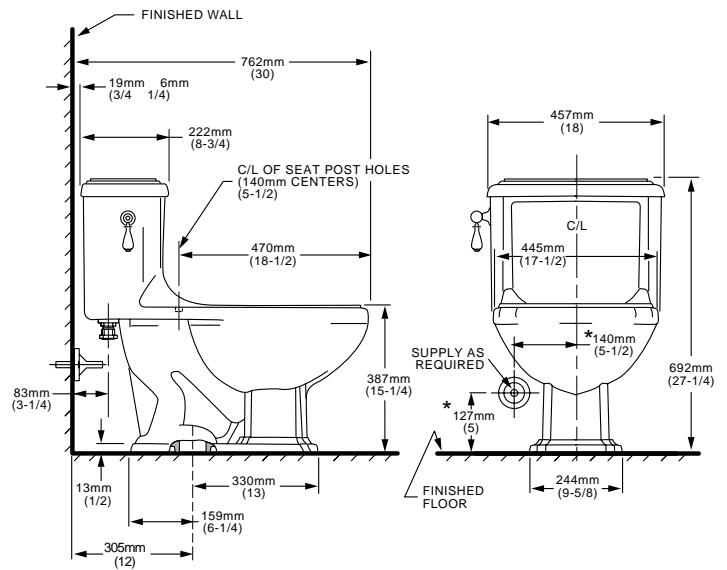

**WILLIAMSBURG™ ELONGATED ONE-PIECE
TOILET**

2038.700

- Vitreous china
- Low-consumption (6.0 Lpf/1.6 gpf)
- One-piece design
- Elongated siphon jet action bowl with 2" trapway
- Rim height at 381mm (15")
- Design coordinated seat and cover included
- Chrome-plated side mounted trip lever with white ceramic handle
- 2 bolt caps
- Internal trapway area fully glazed
- Part of Williamsburg series of design-matched fixtures

Nominal Dimensions:
737 x 457 x 686mm
(29" x 18" x 27")

Fixture only, supply by others

Compliance Certifications -

Meets or Exceeds the Following Specifications:

- ASME A112.19.2M (and 19.6M) for Vitreous China Fixtures - includes Flush Performance, Ball Pass Diameter, Trap Seal Depth and all Dimensions

To Be Specified

Color: White

NOTES:

THIS TOILET IS DESIGNED TO ROUGH-IN AT A MINIMUM DIMENSION OF 305MM (12") FROM FINISHED WALL TO C/L OF OUTLET.

SUPPLY NOT INCLUDED WITH FIXTURE AND MUST BE ORDERED SEPARATELY.

* DIMENSION SHOWN FOR LOCATION OF SUPPLY IS SUGGESTED.

IMPORTANT: Dimensions of fixtures are nominal and may vary within the range of tolerance established by ANSI Standard A112.19.2

These measurements are subject to change or cancellation. No responsibility is assumed for use of superseded or voided pages.