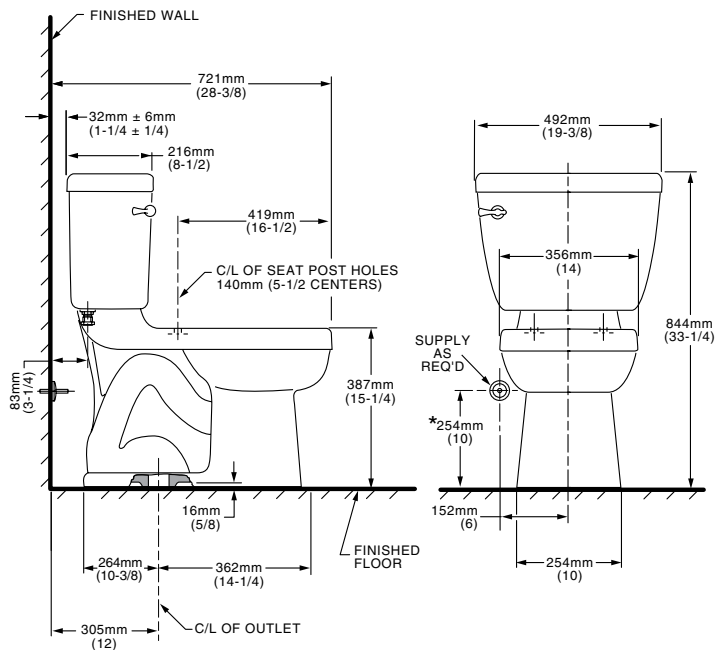

- ❑ **3110.016** Round Front Bowl
- ❑ **4272.014** Tank

Nominal Dimensions:

721 x 492 x 844mm
(28-3/8" x 19-3/8" x 33-1/4")

Fixture only, seat and supply by others

**Compliance Certifications -
Meets or Exceeds the Following Specifications:**

- ASME A112.19.2M for Vitreous China Fixtures - includes Flush Performance, Ball Pass Diameter, Trap Seal Depth and all Dimensions
- Los Angeles Department of Water and Power Supplementary Purchase Specification for Non-Adjustability - July, 2003 revision

NOTES:

THIS TOILET IS DESIGNED TO ROUGH-IN AT A MINIMUM DIMENSION OF 305MM (12") FROM FINISHED WALL TO C/L OF OUTLET. SUPPLY NOT INCLUDED WITH FIXTURE AND MUST BE ORDERED SEPARATELY. * DIMENSION SHOWN FOR LOCATION OF SUPPLY IS SUGGESTED.

IMPORTANT: Dimensions of fixtures are nominal and may vary within the range of tolerances established by ANSI Standard A112.19.2. These measurements are subject to change or cancellation. No responsibility is assumed for use of superseded or voided pages.