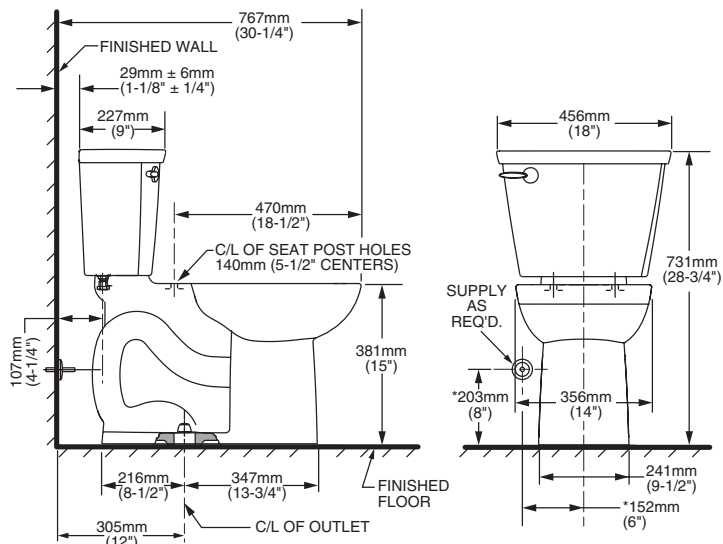

Alternate Tank Configurations Available:

☐ **4202.500** Tank complete with Aquaguard Liner

Compliance Certifications -

Meets or Exceeds the Following Specifications:

- ASME A112.19.2-2008/CSA B45.1-08 for Vitreous China Fixtures

NOTES:

THIS TOILET IS DESIGNED TO ROUGH-IN AT A MINIMUM DIMENSION OF 305MM (12") FROM FINISHED WALL TO C/L OF OUTLET. SUPPLY NOT INCLUDED WITH FIXTURE AND MUST BE ORDERED SEPARATELY.

* DIMENSION SHOWN FOR LOCATION OF SUPPLY IS SUGGESTED.

IMPORTANT: Dimensions of fixtures are nominal and may vary within the range of tolerances established by ANSI Standard A112.19.2. These measurements are subject to change or cancellation. No responsibility is assumed for use of superseded or voided pages.

To Be Specified:

- ☐ Color: ☐ White ☐ Bone ☐ Linen ☐ Black
- ☐ Seat: #5325.010 Elongated Champion® Slow Close solid plastic seat and cover with easy lift off feature
- ☐ Seat: #5284.016 Elongated EverClean® solid plastic seat and cover
- ☐ Seat: #5321.110 EverClean® Elongated Seat with Slow Close Snap-Off Hinges
- ☐ Supply with stop: