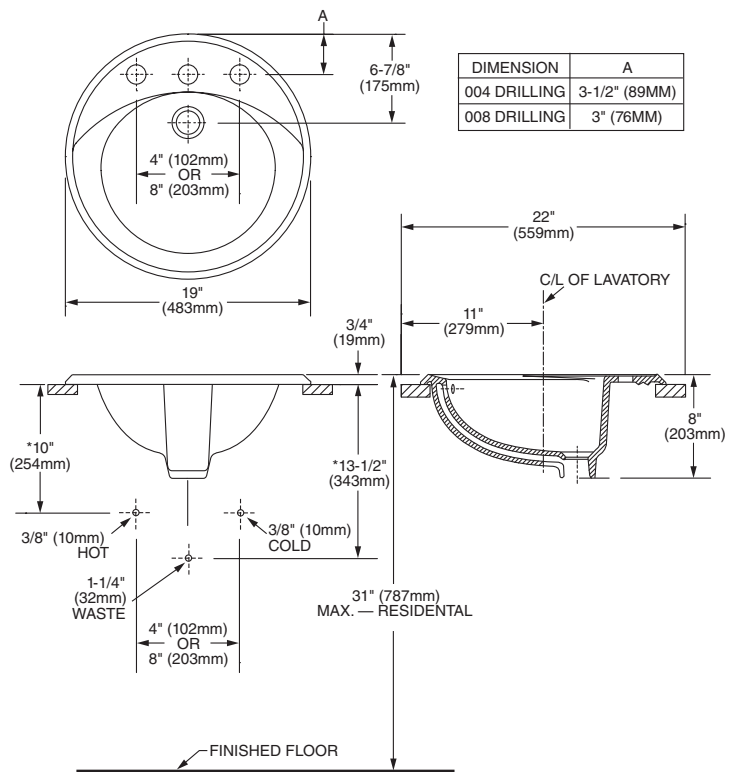

KENTUCKY ROUND COUNTERTOP SINK

Product Features:

- Made in U.S.A.
- Made from vitreous china
- Self-rimming round lavatory
- Rim channels water into bowl
- Front overflow

0449.004US Faucet holes on 4" (102mm) centers

0449.008US Faucet holes on 8" (203mm) centers

Nominal Dimensions:

483mm (19") round

Bowl Sizes:

298mm (11¾") wide

343mm (13½") front to back

298mm (11¾") side to side

Compliance Certifications –

NOTES:
* DIMENSIONS SHOWN FOR LOCATION OF SUPPLIES AND "P" TRAP ARE SUGGESTED. FITTINGS NOT INCLUDED WITH FIXTURE AND MUST BE ORDERED SEPARATELY. SEALING COMPOUND SUPPLIED BY OTHERS.

IMPORTANT: Dimensions of fixtures are nominal and may vary within the range of tolerances established by ANSI Standard A112.19.2. These measurements are subject to change or cancellation. No responsibility is assumed for use of superseded or voided pages.

MEETS THE AMERICANS WITH DISABILITIES ACT GUIDELINES AND ANSI A117.1 ACCESSIBLE AND USABLE BUILDINGS AND FACILITIES - CHECK LOCAL CODES.

Install lavatory 864mm (34") from finished floor.
Lavatory installed 51mm (2") minimum from front edge of countertop provides 686mm (27") knee clearance area.