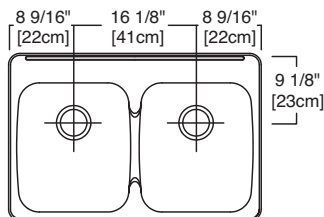

**ADA DOUBLE BOWL 33"
18 GAUGE STAINLESS STEEL KITCHEN SINK**

Topmount

- 18-10 Chrome Nickel content
- Double bowl
- Installation hardware, template and instructions included
- Wheelchair accessible
- **Waste fittings included**
- **36" cabinet required minimum**

Nominal Dimensions:

33 1/4" x 22" x 6"

Large Bowl Size:

15" wide

17" front to back

6" deep

Wastehole Location:

To Be Specified: