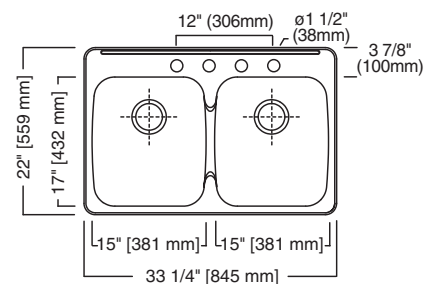

**ADA DOUBLE BOWL 33"
18 GAUGE STAINLESS STEEL KITCHEN SINK**

Topmount

- 18-10 Chrome Nickel content
- Double bowl
- Installation hardware, template and instructions included
- Wheelchair accessible
- **Waste fittings included**
- **36" cabinet required minimum**

Nominal Dimensions:

33 1/4" x 22" x 6"

Large Bowl Size:

15" wide

17" front to back

6" deep

Wastehole Location:

To Be Specified: