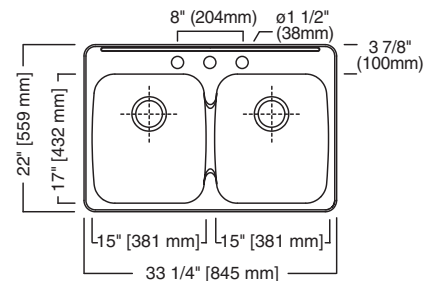

**ADA DOUBLE BOWL 33"
18 GAUGE STAINLESS STEEL KITCHEN SINK**

Topmount

- 18-10 Chrome Nickel content
- Double bowl
- Installation hardware, template and instructions included
- Wheelchair accessible
- **Waste fittings included**
- **36" cabinet required minimum**

Nominal Dimensions:

33 1/4" x 22" x 6"

Large Bowl Size:

15" wide

17" front to back

6" deep

Wastehole Location:

To Be Specified: