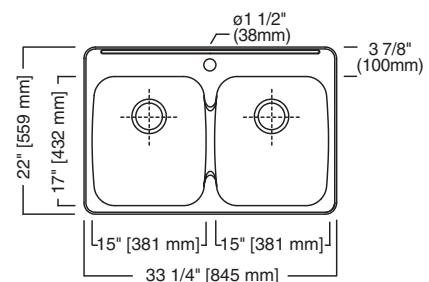

**ADA DOUBLE BOWL 33"
18 GAUGE STAINLESS STEEL KITCHEN SINK**

Topmount

- 18-10 Chrome Nickel content
- Double bowl
- Installation hardware, template and instructions included
- Wheelchair accessible
- **Waste fittings included**
- **36" cabinet required minimum**

Nominal Dimensions:

33 1/4" x 22" x 6"

Large Bowl Size:

15" wide

17" front to back

6" deep

Wastehole Location:

To Be Specified: