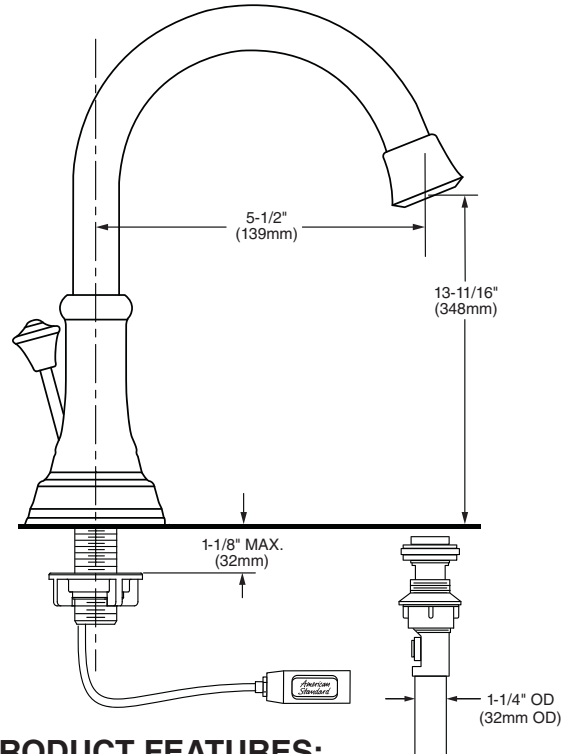

GENERAL DESCRIPTION:

Centerset lavatory faucet on 4" centers. 1/4 turn washerless ceramic disc valve cartridges. Durable cast brass waterways with one-half inch male inlet shanks. Metal body. Color matched underbody. Porcelain lever handles. 20" (500mm) long flexible stainless steel drain cable is pre-assembled to faucet body. Speed Connect® pre-assembled drain body with 1-1/4 inch (32mm) tail piece. 1.5 gpm/5.7L/min. maximum flow rate.

SUGGESTED SPECIFICATION:

Dual control 4" centerpiece lavatory faucet shall feature a cast brass waterway. Shall also feature 1/4 turn washerless ceramic disc valve cartridges. Shall also feature a drain body with stainless steel cable actuation. Fitting shall be American Standard Model # 7765201.002.

MODEL NUMBER:

- **7765201.002 Centerset Lavatory Faucet**
Speed Connect® pre-assembled drain.
Porcelain lever handles. Polished Chrome finish.

PRODUCT FEATURES:

Speed Connect® Drain:

- 1/3 the parts, installs in 1/3 the time.
- No tools or plumbers putty required for installation.
- No adjustments required - seals the first time, every time.
- Flexible stainless steel cable - installs effortlessly in tight spaces.

Simple Installation: Fast and easy one person installation. Faucet drops in from top. Speed Connect® nuts push up and hand-turn to tighten.

Cast Brass Waterways: Strong and durable. Integral tabs on casting provide a wobble-free installation.