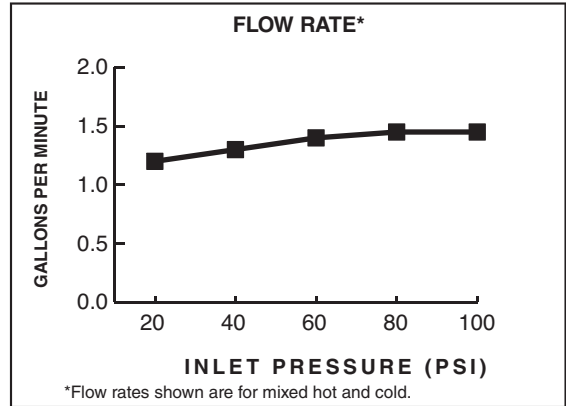

GRAYSON™ DUAL CONTROL CENTERSET BATH FAUCET

CODES AND STANDARDS

These products meet or exceed the following codes and standards:

- ANSI A117.1
- ASME A112.18.1
- CSA B125
- NSF 61/Section 9

Product Number	Description
7765201.002	Centerset lavatory. Porcelain lever handles. Speed Connect® pre-assembled drain and Speed Connect® nuts. Polished Chrome finish.

Meets the American Disabilities Act Guidelines and **ANSI A117.1** Requirements for the physically challenged.