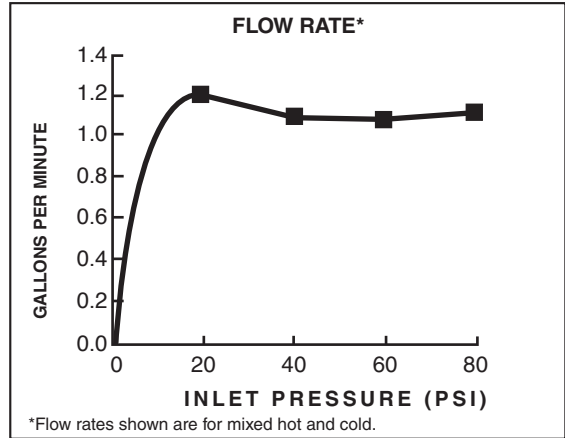

CODES AND STANDARDS

These products meet or exceed the following codes and standards:

- **ANSI A117.1**
- **ASME A112.18.1**
- **CSA B125.1**
- **NSF 61/Section 9**
- **NSF 372**

Product Number	Description
9053201.295	Centerset lavatory. Metal lever handles. Pop-up drain. Brushed Nickel finish. SKU #534-264.
9053201.278	Centerset lavatory. Metal lever handles. Pop-up drain. Legacy Bronze finish. SKU #534-265.

Meets the American Disabilities Act Guidelines **ANSI A117.1** Requirements for the physically challenged.