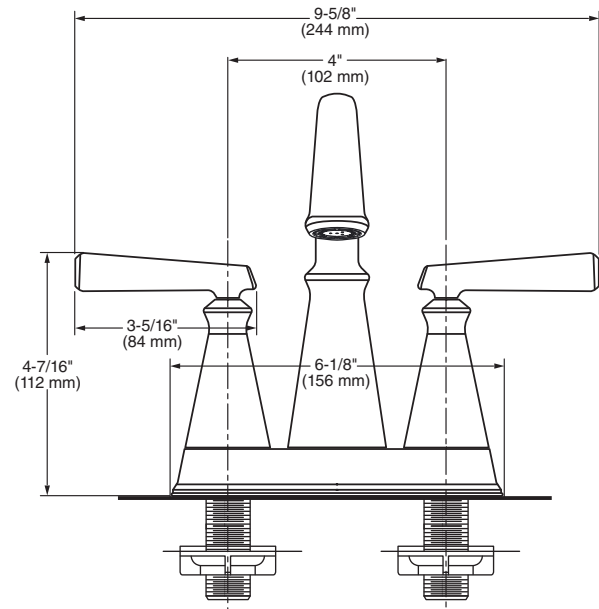

MODEL NUMBER:

- ☐ 9053201.295 Brushed Nickel finish. SKU# 534-264.
- ☐ 9053201.278 Legacy Bronze finish. SKU# 534-265.