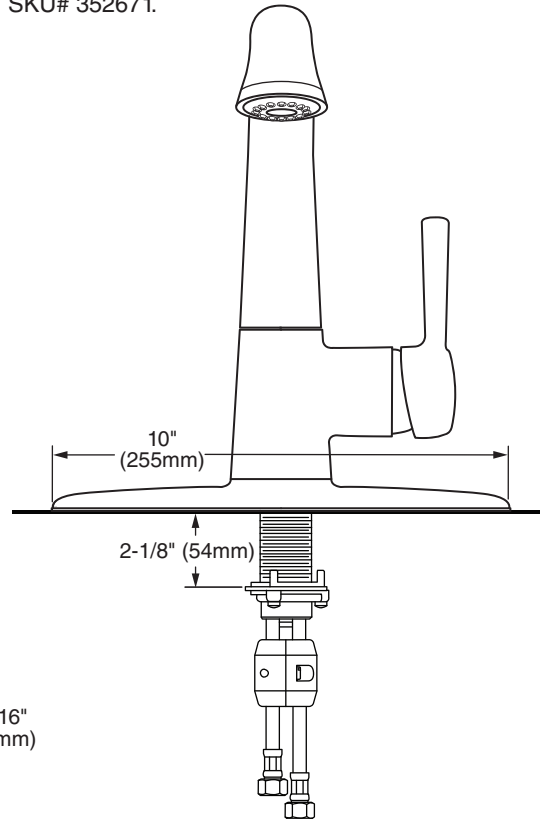

MODEL NUMBER:

- 9175.100.002 Kitchen Faucet with Pull-Out Spray Spout**
Escutcheon plate (installation is optional). Polished Chrome finish.
SKU# 352670.
- 9175.100.242 Kitchen Faucet with Pull-Out Spray Spout**
Escutcheon plate (installation is optional). Matte Black finish.
SKU# 352671.

GENERAL DESCRIPTION:

Metal body and metal escutcheon plate. Swivel pull-out spray spout. Adjustable spray pattern with push button activation. Nylon reinforced hose is 48" (1250mm) long. Washerless 47mm ceramic disc valve cartridge with integral hot limit safety stop. Braided flexible supply hoses with 3/8" compression connections. Brass mounting shank with brass fixation ring. Complete with two integral check valves. 1.8 gpm/6.8L/min. maximum flow rate. Can be mounted with or without supplied escutcheon plate (escutcheon size 10-1/4"L x 2-1/2"W).

SUGGESTED SPECIFICATION:

Single control kitchen faucet shall feature a swivel pull-out spray spout, metal escutcheon plate and metal lever handle. Shall also feature washerless ceramic disc valve cartridge with integral hot limit safety stop, flexible supply hoses and two integral check valves. Fitting shall be American Standard Model # 9175.100.002, SKU# 352670. Model # 9175.100.242, SKU# 352671.