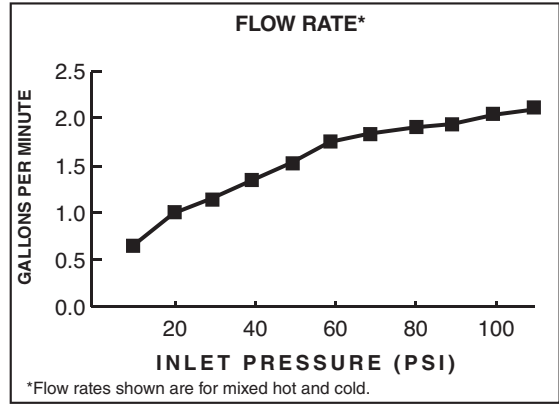

CODES AND STANDARDS

These products meet or exceed the following codes and standards:

- **ANSI A117.1**
- **ASME A112.18.1**
- **NSF 61/Section 9 & Annex G**
- **CSA B125**

Product Number	Description
9175.100.002	Kitchen Faucet with Pull-Out Spray Spout. Polished Chrome finish. SKU# 352670.
9175.100.242	Kitchen Faucet with Pull-Out Spray Spout. Matte Black finish. SKU# 352671.

Meets the American Disabilities Act Guidelines and **ANSI A117.1** Requirements for the physically challenged.