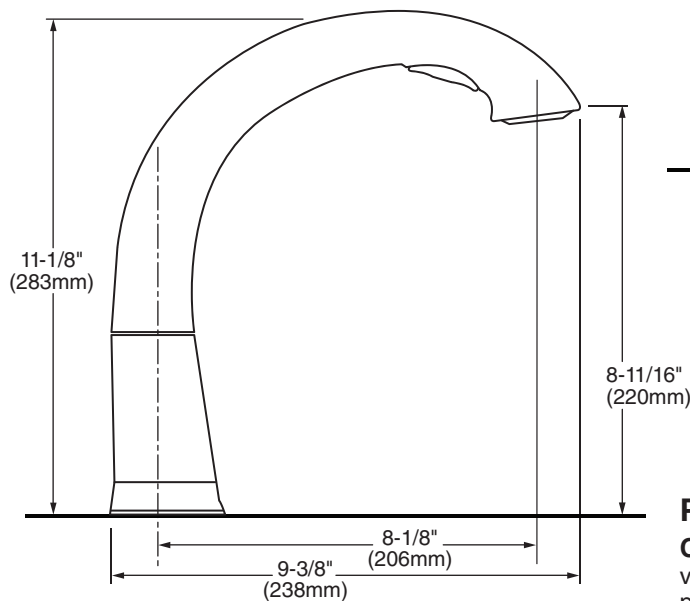

MODEL NUMBER:

- 9175.100.002 Kitchen Faucet with Pull-Out Spray Spout**
Escutcheon plate (installation is optional). Polished Chrome finish.
SKU# 352670.
- 9175.100.242 Kitchen Faucet with Pull-Out Spray Spout**
Escutcheon plate (installation is optional). Matte Black finish.
SKU# 352671.

GENERAL DESCRIPTION:

Metal body and metal escutcheon plate. Swivel pull-out spray spout. Adjustable spray pattern with push button activation. Nylon reinforced hose is 48" (1250mm) long. Washerless 47mm ceramic disc valve cartridge with integral hot limit safety stop. Braided flexible supply hoses with 3/8" compression connections. Brass mounting shank with brass fixation ring. Complete with two integral check valves. 1.8 gpm/6.8L/min. maximum flow rate. Can be mounted with or without supplied escutcheon plate (escutcheon size 10-1/4"L x 2-1/2"W).