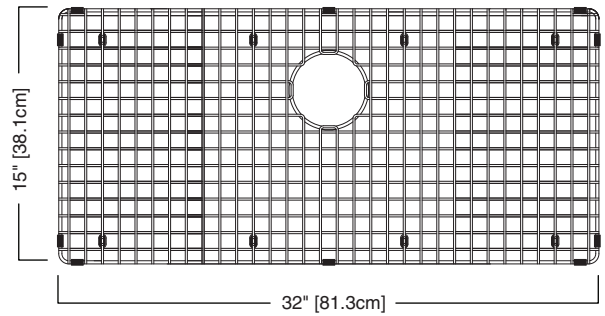

STAINLESS STEEL BOTTOM GRID

- ☐ Polished stainless with black poly feet and side bumpers

Nominal Dimensions:
32" x 15" x 1"

IMPORTANT: These measurements are subject to change or cancellation.
No responsibility is assumed for use of superseded or voided leaflet.