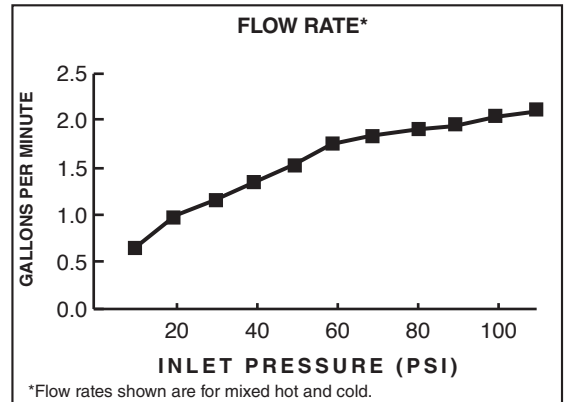

CODES AND STANDARDS

These products meet or exceed the following codes and standards:

- **ANSI A117.1**
- **ASME A112.18.1**
- **CSA B125.1**
- **NSF 61/Section 9**
- **NSF 372**

1.8 gpm/6.8 L/min. FLOW RATE

Product Number	Description
7032300.075	Pull-Down Kitchen Faucet featuring Re-Trax technology. Includes color-matched soap dispenser and deckplate (installation is optional). Stainless Steel finish

ADA Meets the American Disabilities Act Guidelines
ANSI A117.1 Requirements for the physically challenged.