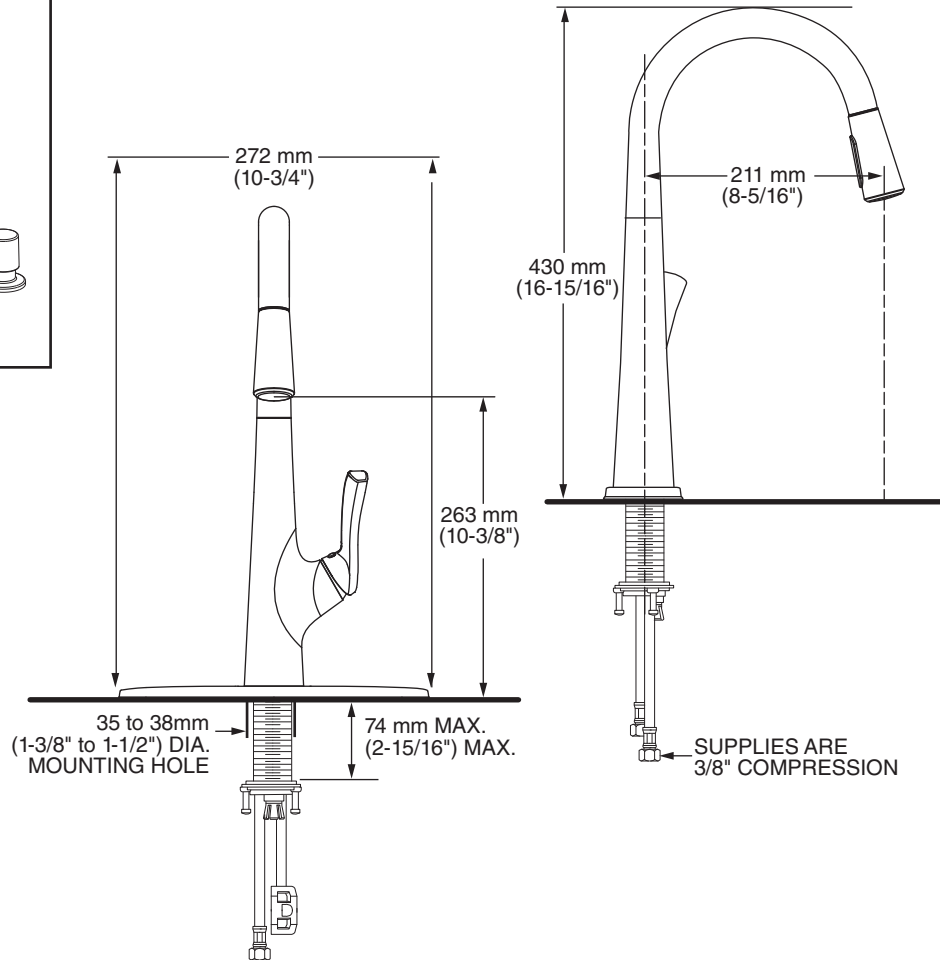

**MODEL NUMBER:**

- ❑ **7032300.075 1-Handle Pull-Down Kitchen Faucet**  
Stainless Steel Finish.

**GENERAL DESCRIPTION:**

Single control kitchen faucet featuring metal swivel spout and two function spray head. Includes Re-Trax Retraction System. 35 mm ceramic disc valve cartridge, metal body and ADA metal lever handle. Includes braided 38" supply hoses with 3/8" compression connections. Durable braided nylon spray hose is complete with two integral check valves. Maximum flow rate is 1.8 gpm / 6.8 L/ min. Metal mounting shank with metal fixation ring. Fitting can be mounted with or without included deckplate. Includes color-matched soap dispenser.

**PRODUCT FEATURES:**

- Multi function spray head:** One-touch stream or spray
- Re-Trax Retraction System:** Ensures smooth pull-out, operation, and retraction
- Easy Clean Spray Nozzles:** Nozzle build-up easily wipes clean
- Ceramic Disc Valve Cartridges:** Lifetime of drip-free performance
- Optional Deckplate Included:** Fits 1, 2, 3 or 4 hole sinks or counters
- Speed Connect Hoses:** Easily snap together for a watertight connection

**SUGGESTED SPECIFICATION**

1-handle kitchen pull-down faucet shall feature a high arc metal swivel spout and metal lever handle. Shall also feature 35 mm washerless ceramic disc valve cartridge and 38" flexible supply hoses. Includes Re-Trax Retraction System. Includes color-matched soap dispenser. Faucet shall be American Standard Model # 7032300.075

| Product Number | Description   |
|----------------|---|
| 7032300.075    | Pull-Down Kitchen Faucet featuring Re-Trax technology. Includes color-matched soap dispenser and deckplate (installation is optional). Stainless Steel finish |