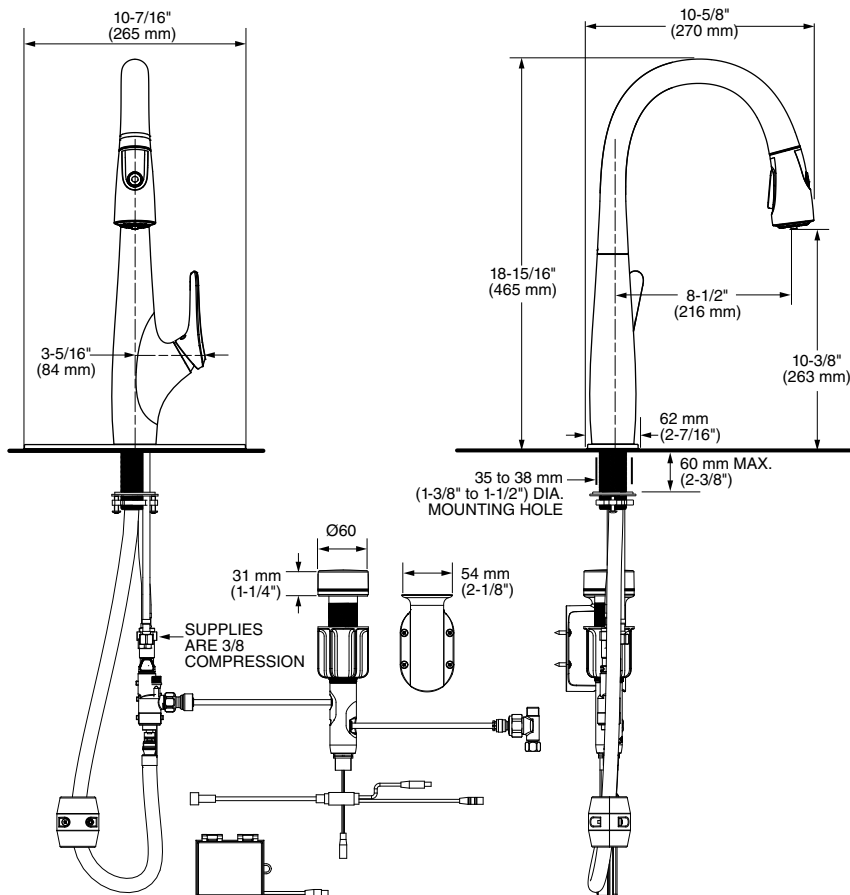

SUGGESTED SPECIFICATION:

Single control kitchen pull-down faucet shall feature a filtration system with filter life indicator, replacement of filter above deck, and metal lever handle. Shall also feature washerless ceramic disc valve cartridge and flexible Stainless Steel supply hoses. Faucet shall be American Standard Model #4902330.____.

1.5 gpm/5.7 L/min. FLOW RATE

Product Number	Description	Finish Options	
		Polished Chrome	Stainless Steel
4902330	Saybrook 2-in-1 Filter Faucet w/ Above & Below Deck Filter Capabilities	002	075

ADA Meets the American Disabilities Act Guidelines and **ANSI A117.1** Requirements for the physically challenged.