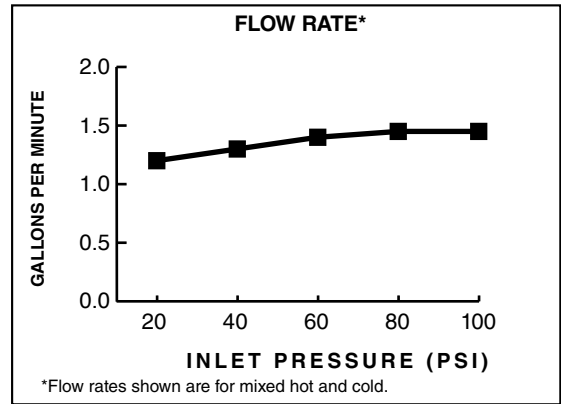

CODES AND STANDARDS

These products meet or exceed the following codes and standards:

- **ANSI A117.1**
- **ASME A112.18.1**
- **CSA B125.1**
- **NSF 61/Section 9**
- **NSF 372**
- **NSF 42 for the reduction of chlorine, taste & odor, and particulate, class I**
- **NSF 53 for the reduction of lead**
- **DOE / CEC / cUPC**