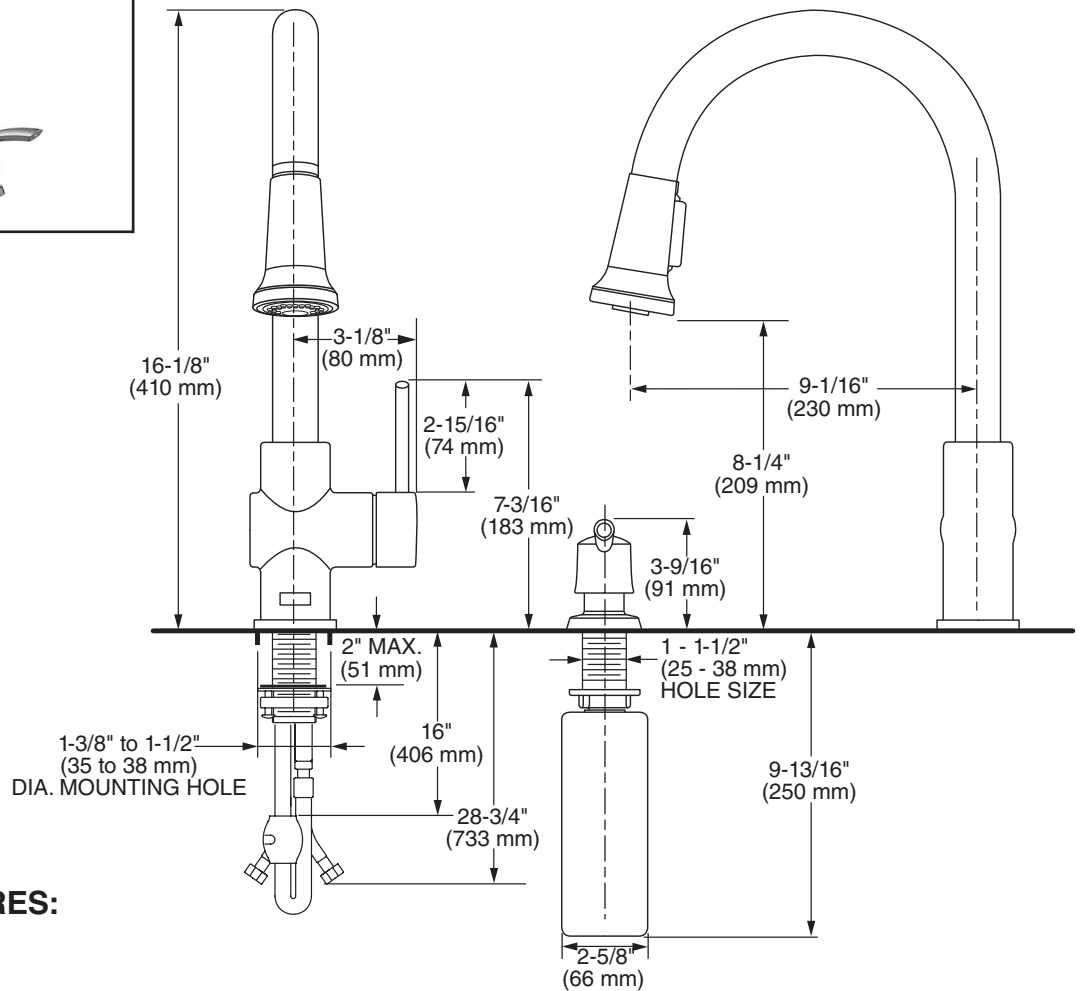

MODEL NUMBER:

☐ 9379315.075 Pull-Down Kitchen Faucet

PRODUCT FEATURES:

- 1.8 gpm
- Brass swivel spout
- Ceramic disc valve cartridge for drip free performance
- Spray and Stream Functions
- Lead Free: Faucet contains ≤ 0.25% lead content by weighted average
- Coordinating soap dispenser included
- Limited Lifetime Warranty

SUGGESTED SPECIFICATION:

Single control bar pull-down faucet shall feature a brass swivel spout with pull-down spray including two check valves, metal body and handle. Shall also feature 35 mm washerless ceramic disc valve cartridge and flexible Stainless Steel supply hoses. Faucet shall be American Standard Model # 9379.315.075.

CODES AND STANDARDS

These products meet or exceed the following codes and standards:

- ASME A112.18.1**
- CSA B125.1**
- NSF 61/Section 9**
- NSF 372**

Product Number	Description	Finish Option
		PVD Stainless Steel
9379315.075	Pull-Down Kitchen Faucet.	075