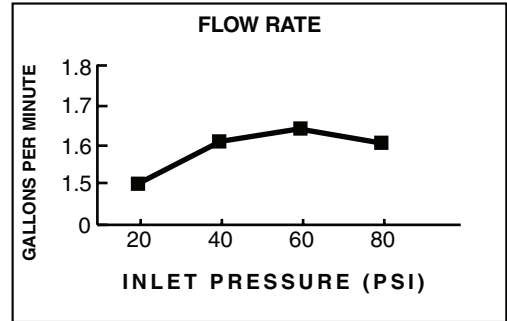

MODEL NUMBER:

☐ 9379315.075 Pull-Down Kitchen Faucet

PRODUCT FEATURES:

- 1.8 gpm
- Brass swivel spout
- Ceramic disc valve cartridge for drip free performance
- Spray and Stream Functions
- Lead Free: Faucet contains ≤ 0.25% lead content by weighted average
- Coordinating soap dispenser included
- Limited Lifetime Warranty

SUGGESTED SPECIFICATION:

Single control bar pull-down faucet shall feature a brass swivel spout with pull-down spray including two check valves, metal body and handle. Shall also feature 35 mm washerless ceramic disc valve cartridge and flexible Stainless Steel supply hoses. Faucet shall be American Standard Model # 9379.315.075.

CODES AND STANDARDS

These products meet or exceed the following codes and standards:

- ASME A112.18.1**
- CSA B125.1**
- NSF 61/Section 9**
- NSF 372**

Product Number	Description	Finish Option
		PVD Stainless Steel
9379315.075	Pull-Down Kitchen Faucet.	075