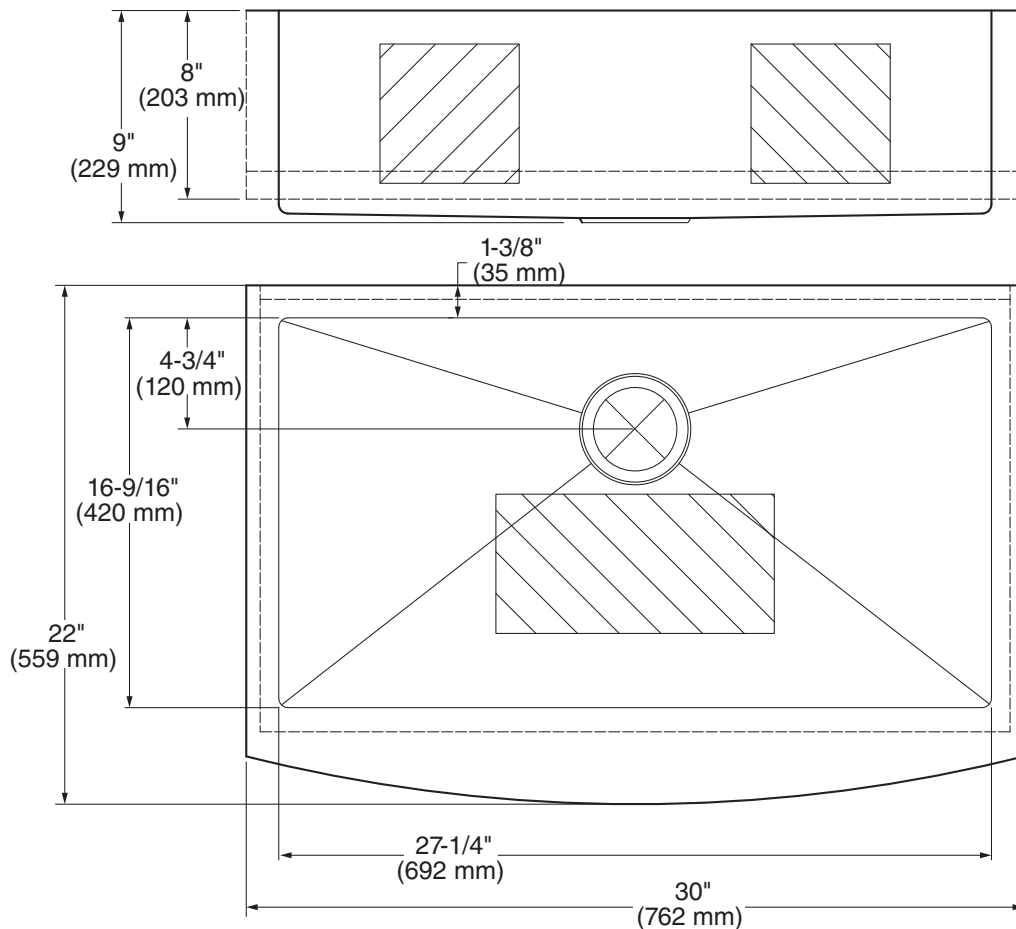

**SUFFOLK™ 30 x 22 SINGLE BOWL
APRON FRONT KITCHEN SINK**

18SB.9302200AR.075

- Fabricated Single Bowl Stainless Steel apron front
- 18 Gauge Stainless Steel
- 9" Deep Bowl
- 10mm radius corners
- Undermount or flush mount installation
- Features SoundSecure+™ Sound Pads
- Features StoneLock™ Undercoating
- 34" (864mm) cabinet required
- Includes:
 - Bottom Grid
 - Waste Fitting
 - Cutout template
 - Installation Instructions
- Limited Lifetime Warranty

Nominal Dimensions:

30" x 22" x 9"
(762 x 559 x 229mm)

Bowl Size:

27" (692mm) wide
16-9/16" (420mm) front to back
9" (229mm) deep

SEE REVERSE FOR ROUGHING-IN DIMENSIONS
AND PRODUCT SPECIFICATIONS

**Compliance Certifications - Meets or
Exceeds the Following Specifications:**

- ASME A112.19.3

To Be Specified:

- Color: Stainless Steel .075

NOTES:

* DIMENSIONS SHOWN FOR LOCATION OF SUPPLIED AND "P" TRAP ARE SUGGESTED.
FITTINGS NOT INCLUDED WITH FIXTURE AND MUST BE ORDERED SEPARATELY.
SEALING COMPOUND SUPPLIED BY OTHERS.

IMPORTANT: Dimensions of fixtures are nominal and may vary within the range of tolerances established by ANSI Standard A112.19.3. These measurements are subject to change or cancellation. No responsibility is assumed for use of superseded or voided pages.