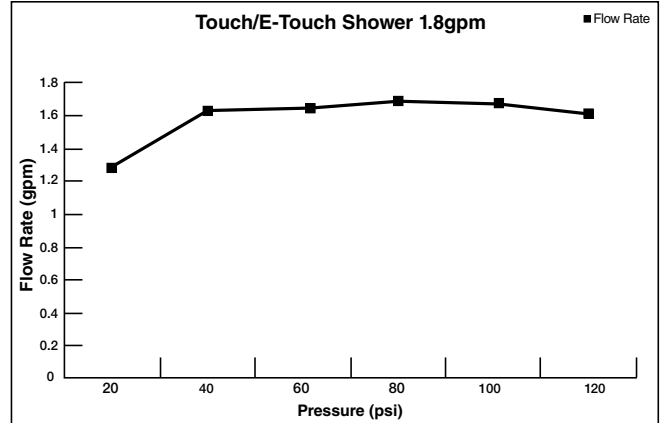

MODEL NUMBER:

□ **1698.474 Spectra eTouch™ 4-Function Showerhead with Remote**

GENERAL DESCRIPTION:

Showerhead adjusts from Drench to Sensitive to Jet to Massage. Change Sprays by touching the outer ring of the showerhead or remote. Permanent built-in compensating flow control device. 1.8 gpm/6.8 L/min. maximum flow rate.

PRODUCT FEATURES:

Water Saving: WaterSense certified.

Pressure Compensating Flow Control Device: Provides consistent flow over a wide pressure range.

Variety of Spray Functions: Allows the user to select the spray function best suited to their needs.

SUGGESTED SPECIFICATION

Showerhead shall feature 4 spray functions with maximum 1.8 gpm/6.8 L/min flow rate. Fitting shall be American Standard Model # 1698.474.

CODES AND STANDARDS

These products meet or exceed the following codes and standards:

- ASME A112.18.1**
- CSA B125.1**
- EPA WaterSense**

Product Number	Description	Finish Options	
		Polished Chrome	Brushed Nickel
		002	295
1698.474	Spectra eTouch™ 4-Function Showerhead with Remote. 1.8 gpm Max Flow.		