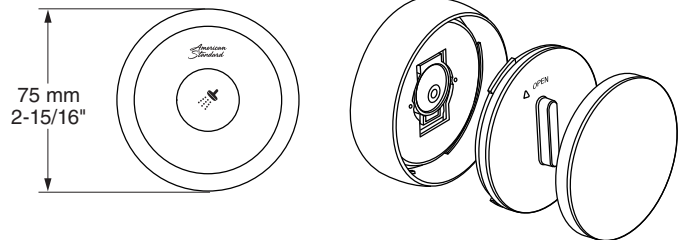

MODEL NUMBER:

□ **1698.474 Spectra eTouch™ 4-Function Showerhead with Remote**

GENERAL DESCRIPTION:

Showerhead adjusts from Drench to Sensitive to Jet to Massage. Change Sprays by touching the outer ring of the showerhead or remote. Permanent built-in compensating flow control device. 1.8 gpm/6.8 L/min. maximum flow rate.

SUGGESTED SPECIFICATION

Showerhead shall feature 4 spray functions with maximum 1.8 gpm/6.8 L/min flow rate. Fitting shall be American Standard Model # 1698.474.

CODES AND STANDARDS

These products meet or exceed the following codes and standards:

- ASME A112.18.1**
- CSA B125.1**
- EPA WaterSense**

Product Number	Description	Finish Options	
		Polished Chrome	Brushed Nickel
		002	295
1698.474	Spectra eTouch™ 4-Function Showerhead with Remote. 1.8 gpm Max Flow.		