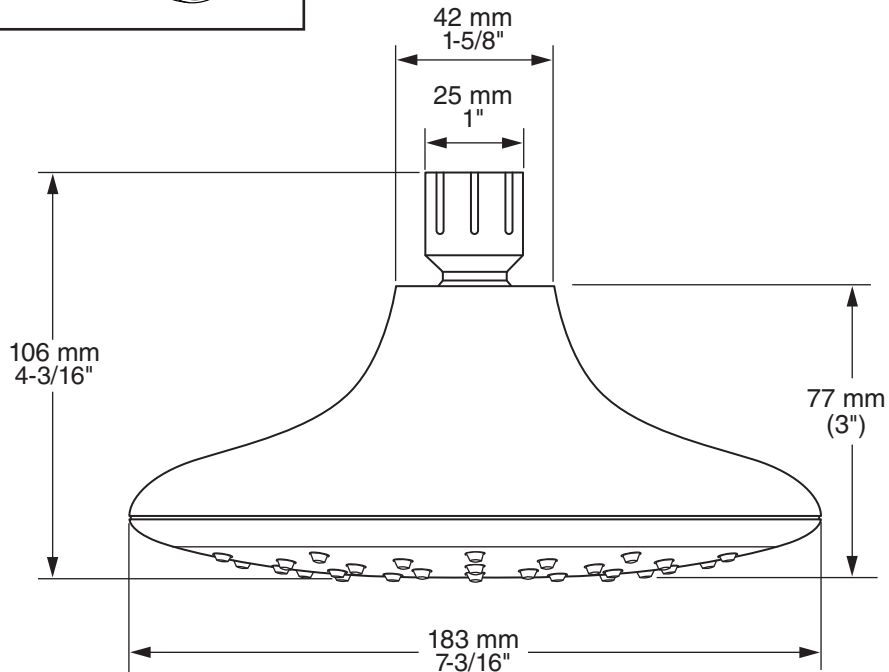

MODEL NUMBER:

□ **1698.474 Spectra eTouch™ 4-Function Showerhead with Remote**

GENERAL DESCRIPTION:

Showerhead adjusts from Drench to Sensitive to Jet to Massage. Change Sprays by touching the outer ring of the showerhead or remote. Permanent built-in compensating flow control device. 1.8 gpm/6.8 L/min. maximum flow rate.

SUGGESTED SPECIFICATION

Showerhead shall feature 4 spray functions with maximum 1.8 gpm/6.8 L/min flow rate. Fitting shall be American Standard Model # 1698.474.

CODES AND STANDARDS

These products meet or exceed the following codes and standards:

- ASME A112.18.1**
- CSA B125.1**
- EPA WaterSense**

Product Number	Description	Finish Options	
		Polished Chrome	Brushed Nickel
		002	295
1698.474	Spectra eTouch™ 4-Function Showerhead with Remote. 1.8 gpm Max Flow.		

Showerhead Accessories	
Product Number	Description
1660.240	Standard Shower Arm and Flange 
1660.241	Modern Shower Arm and Flange 