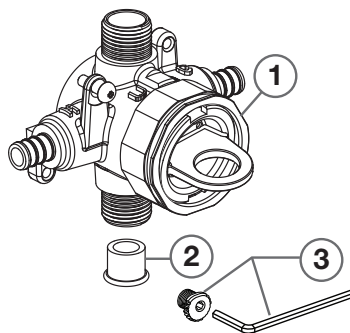

Flash™ Shower Valve Rough

MODEL NUMBERS

**RU101, RU102
RU107, RU108
RU109, RU107E
RU108E**

RU101

RU107

RU108

RU109

RU107E

RU108E

- ① M970452-0070A
FIXATION RING KIT
- ② 050145-0070A
1/2" SWEAT PLUG
- ③ M970453-0070A
LOCKING CAM
SCREW KIT

RU102

- ① M970452-0070A
FIXATION RING KIT
- ② M970453-0070A
LOCKING CAM
SCREW KIT

PURCHASED SEPARATELY