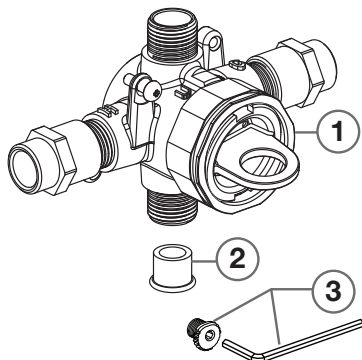

Flash™ Shower Valve Rough

MODEL NUMBERS

**RU101, RU102
RU107, RU108
RU109, RU107E
RU108E**

RU101

RU107

RU108

RU109

RU107E

RU108E

- ① M970452-0070A
FIXATION RING KIT
- ② 050145-0070A
1/2" SWEAT PLUG
- ③ M970453-0070A
LOCKING CAM
SCREW KIT

RU102

- ① M970452-0070A
FIXATION RING KIT
- ② M970453-0070A
LOCKING CAM
SCREW KIT

PURCHASED SEPARATELY