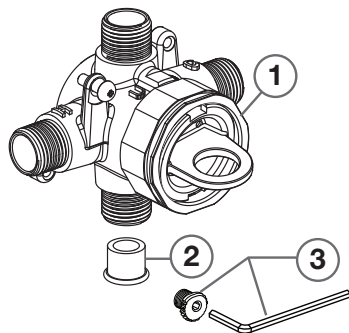

Flash™ Shower Valve Rough

MODEL NUMBERS

**RU101, RU102
RU107, RU108
RU109, RU107E
RU108E**

RU101

RU107

RU108

RU109

RU107E

RU108E

- ① M970452-0070A
FIXATION RING KIT
- ② 050145-0070A
1/2" SWEAT PLUG
- ③ M970453-0070A
LOCKING CAM
SCREW KIT

RU102

- ① M970452-0070A
FIXATION RING KIT
- ② M970453-0070A
LOCKING CAM
SCREW KIT

PURCHASED SEPARATELY