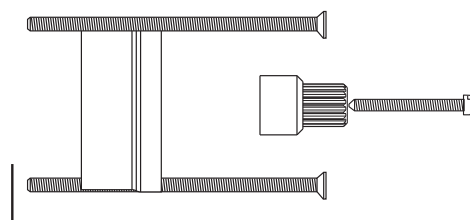

Flash™ Shower Valve Rough

MODEL NUMBERS

**RU101, RU102
RU107, RU108
RU109, RU107E
RU108E**

RU101

RU107

RU108

RU109

RU107E

RU108E

- ① M970452-0070A
FIXATION RING KIT
- ② 050145-0070A
1/2" SWEAT PLUG
- ③ M970453-0070A
LOCKING CAM
SCREW KIT

RU102

- ① M970452-0070A
FIXATION RING KIT
- ② M970453-0070A
LOCKING CAM
SCREW KIT

PURCHASED SEPARATELY