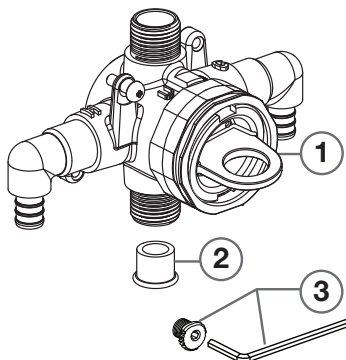

Flash™ Shower Valve Rough

MODEL NUMBERS

**RU101, RU102
RU107, RU108
RU109, RU107E
RU108E**

RU101

RU107

RU108

RU109

RU107E

RU108E

- ① M970452-0070A
FIXATION RING KIT
- ② 050145-0070A
1/2" SWEAT PLUG
- ③ M970453-0070A
LOCKING CAM
SCREW KIT

RU102

- ① M970452-0070A
FIXATION RING KIT
- ② M970453-0070A
LOCKING CAM
SCREW KIT

PURCHASED SEPARATELY