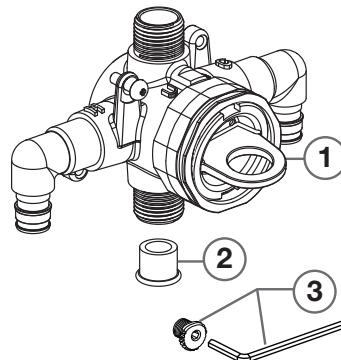

Flash™ Shower Valve Rough

MODEL NUMBERS

**RU101, RU102
RU107, RU108
RU109, RU107E
RU108E**

RU101

RU107

RU108

RU109

RU107E

RU108E

- ① M970452-0070A
FIXATION RING KIT
- ② 050145-0070A
1/2" SWEAT PLUG
- ③ M970453-0070A
LOCKING CAM
SCREW KIT

RU102

- ① M970452-0070A
FIXATION RING KIT
- ② M970453-0070A
LOCKING CAM
SCREW KIT

PURCHASED SEPARATELY