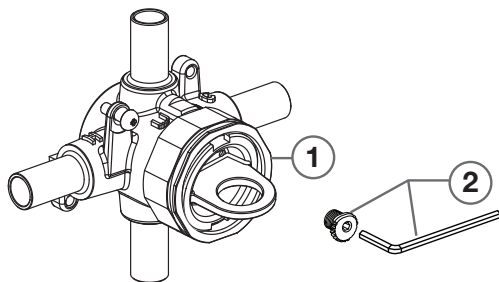

Flash™ Shower Valve Rough

MODEL NUMBERS

**RU101, RU102
RU107, RU108
RU109, RU107E
RU108E**

RU101

RU107

RU108

RU109

RU107E

RU108E

- ① M970452-0070A
FIXATION RING KIT
- ② 050145-0070A
1/2" SWEAT PLUG
- ③ M970453-0070A
LOCKING CAM
SCREW KIT

RU102

- ① M970452-0070A
FIXATION RING KIT
- ② M970453-0070A
LOCKING CAM
SCREW KIT

PURCHASED SEPARATELY