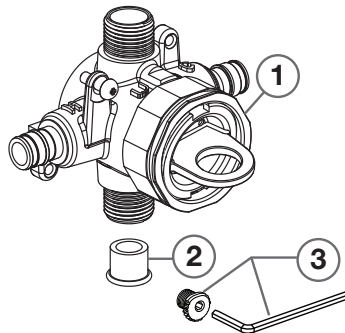

Flash™ Shower Valve Rough

MODEL NUMBERS

**RU101, RU102
RU107, RU108
RU109, RU107E
RU108E**

RU101

RU107

RU108

RU109

RU107E

RU108E

- ① M970452-0070A
FIXATION RING KIT
- ② 050145-0070A
1/2" SWEAT PLUG
- ③ M970453-0070A
LOCKING CAM
SCREW KIT

RU102

- ① M970452-0070A
FIXATION RING KIT
- ② M970453-0070A
LOCKING CAM
SCREW KIT

PURCHASED SEPARATELY