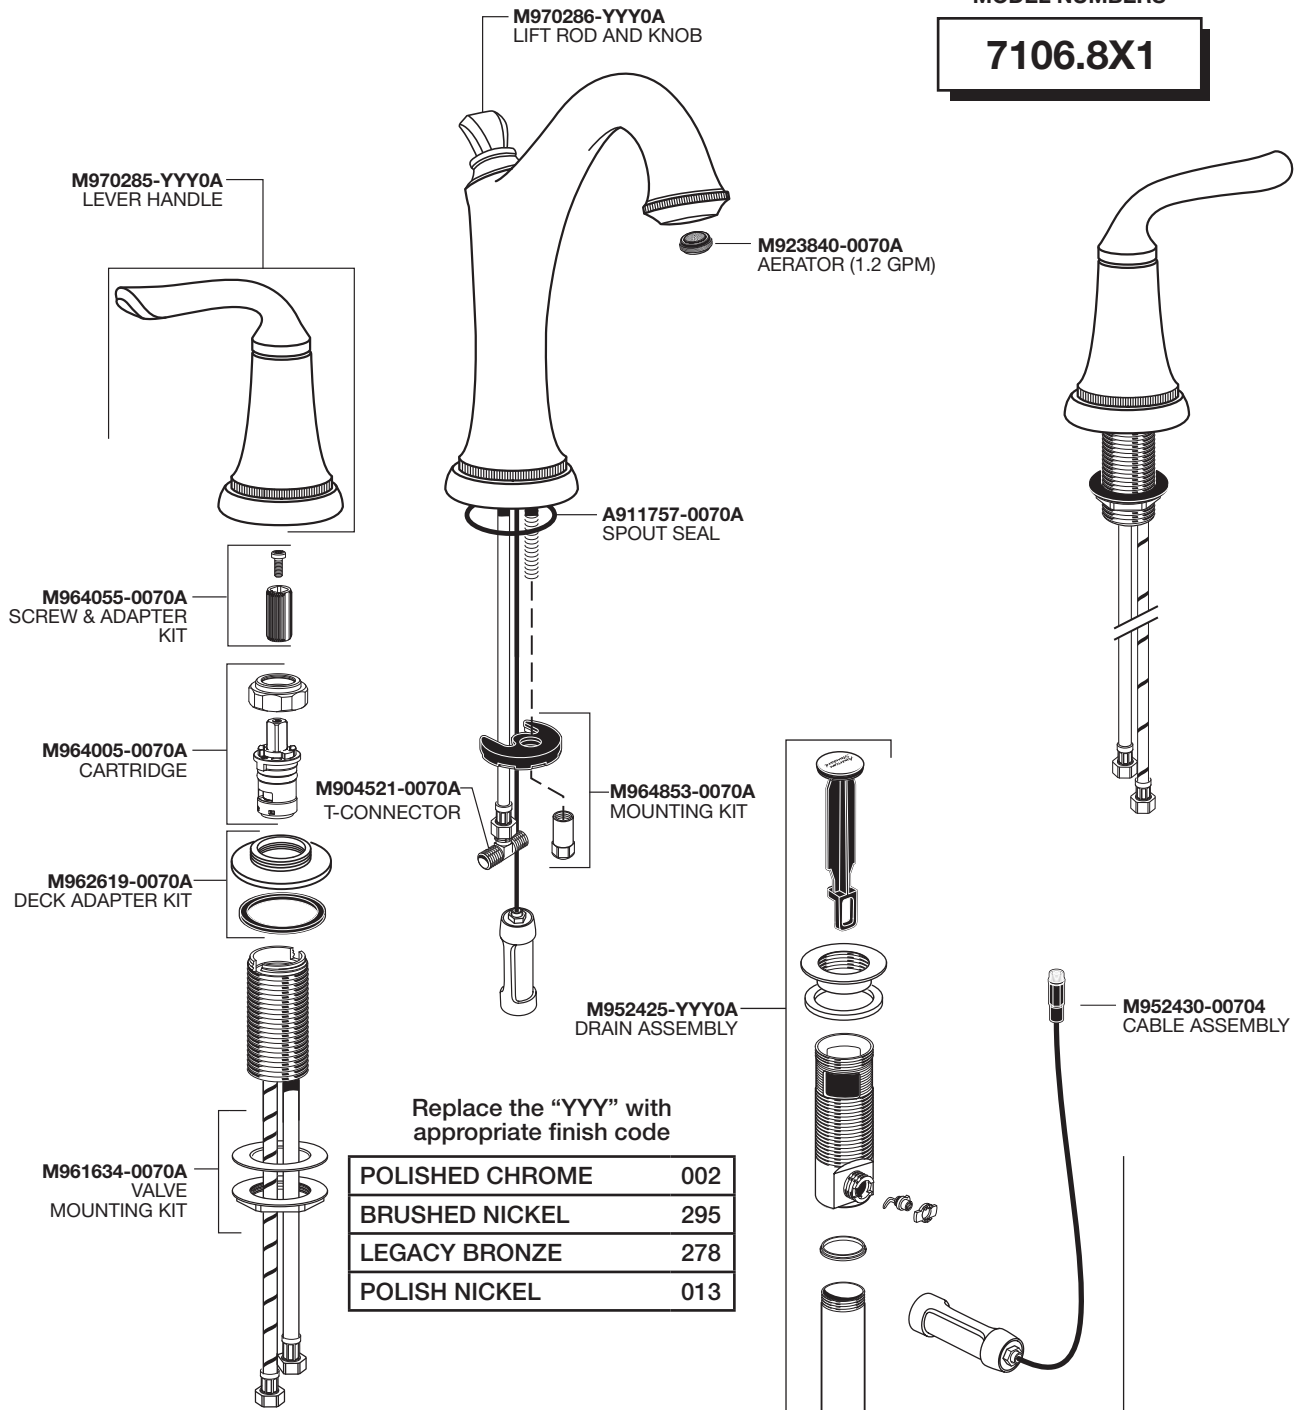

American Standard

PATIENCE DUAL CONTROL WIDESPREAD LAVATORY FAUCET WITH SPEED CONNECT® DRAIN

MODEL NUMBERS

7106.8X1

HOT LINE FOR HELP

For toll-free information and answers to your questions, call:
1 (800) 442-1902