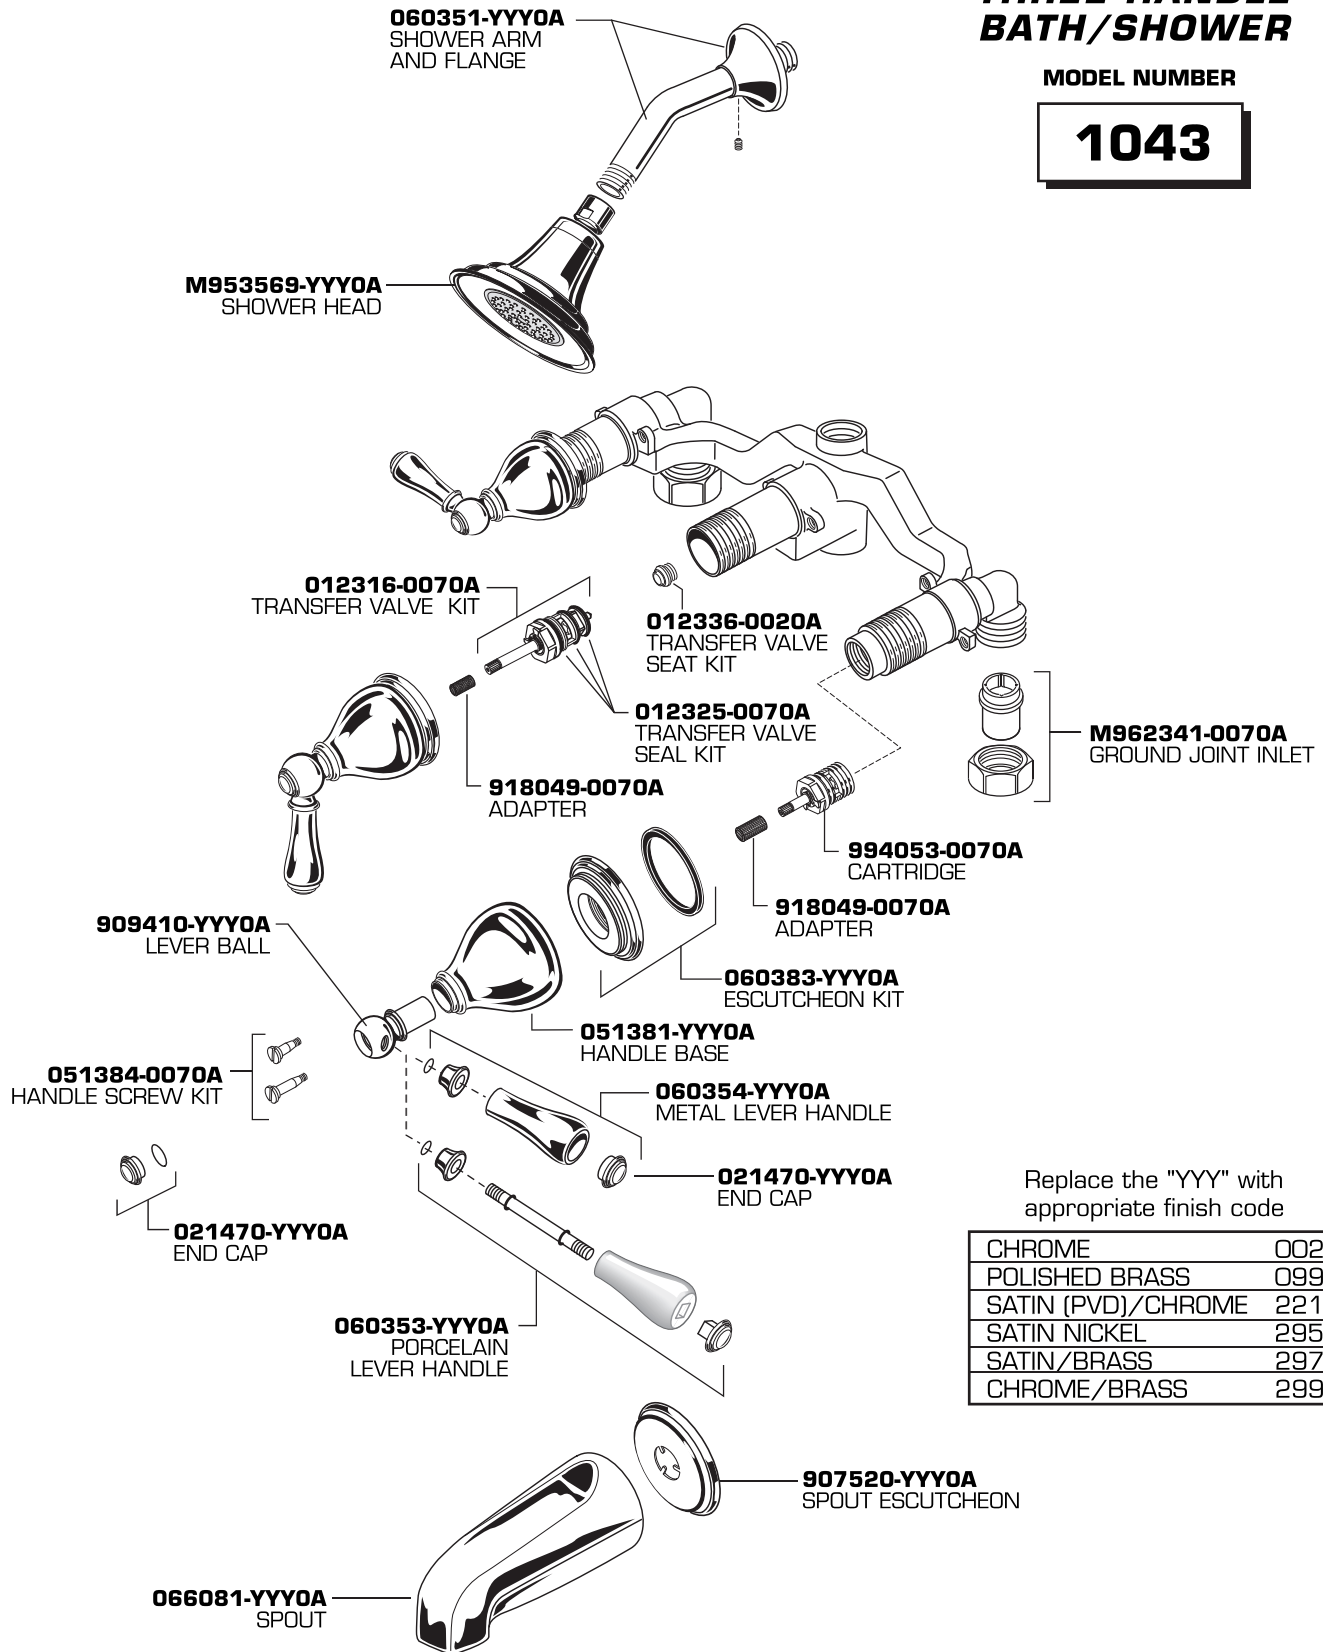

American Standard

Williamsburg™

**THREE HANDLE  
BATH/SHOWER**

MODEL NUMBER

**1043**

Replace the "YYY" with appropriate finish code

CHROME	002
POLISHED BRASS	099
SATIN (PVD)/CHROME	221
SATIN NICKEL	295
SATIN/BRASS	297
CHROME/BRASS	299